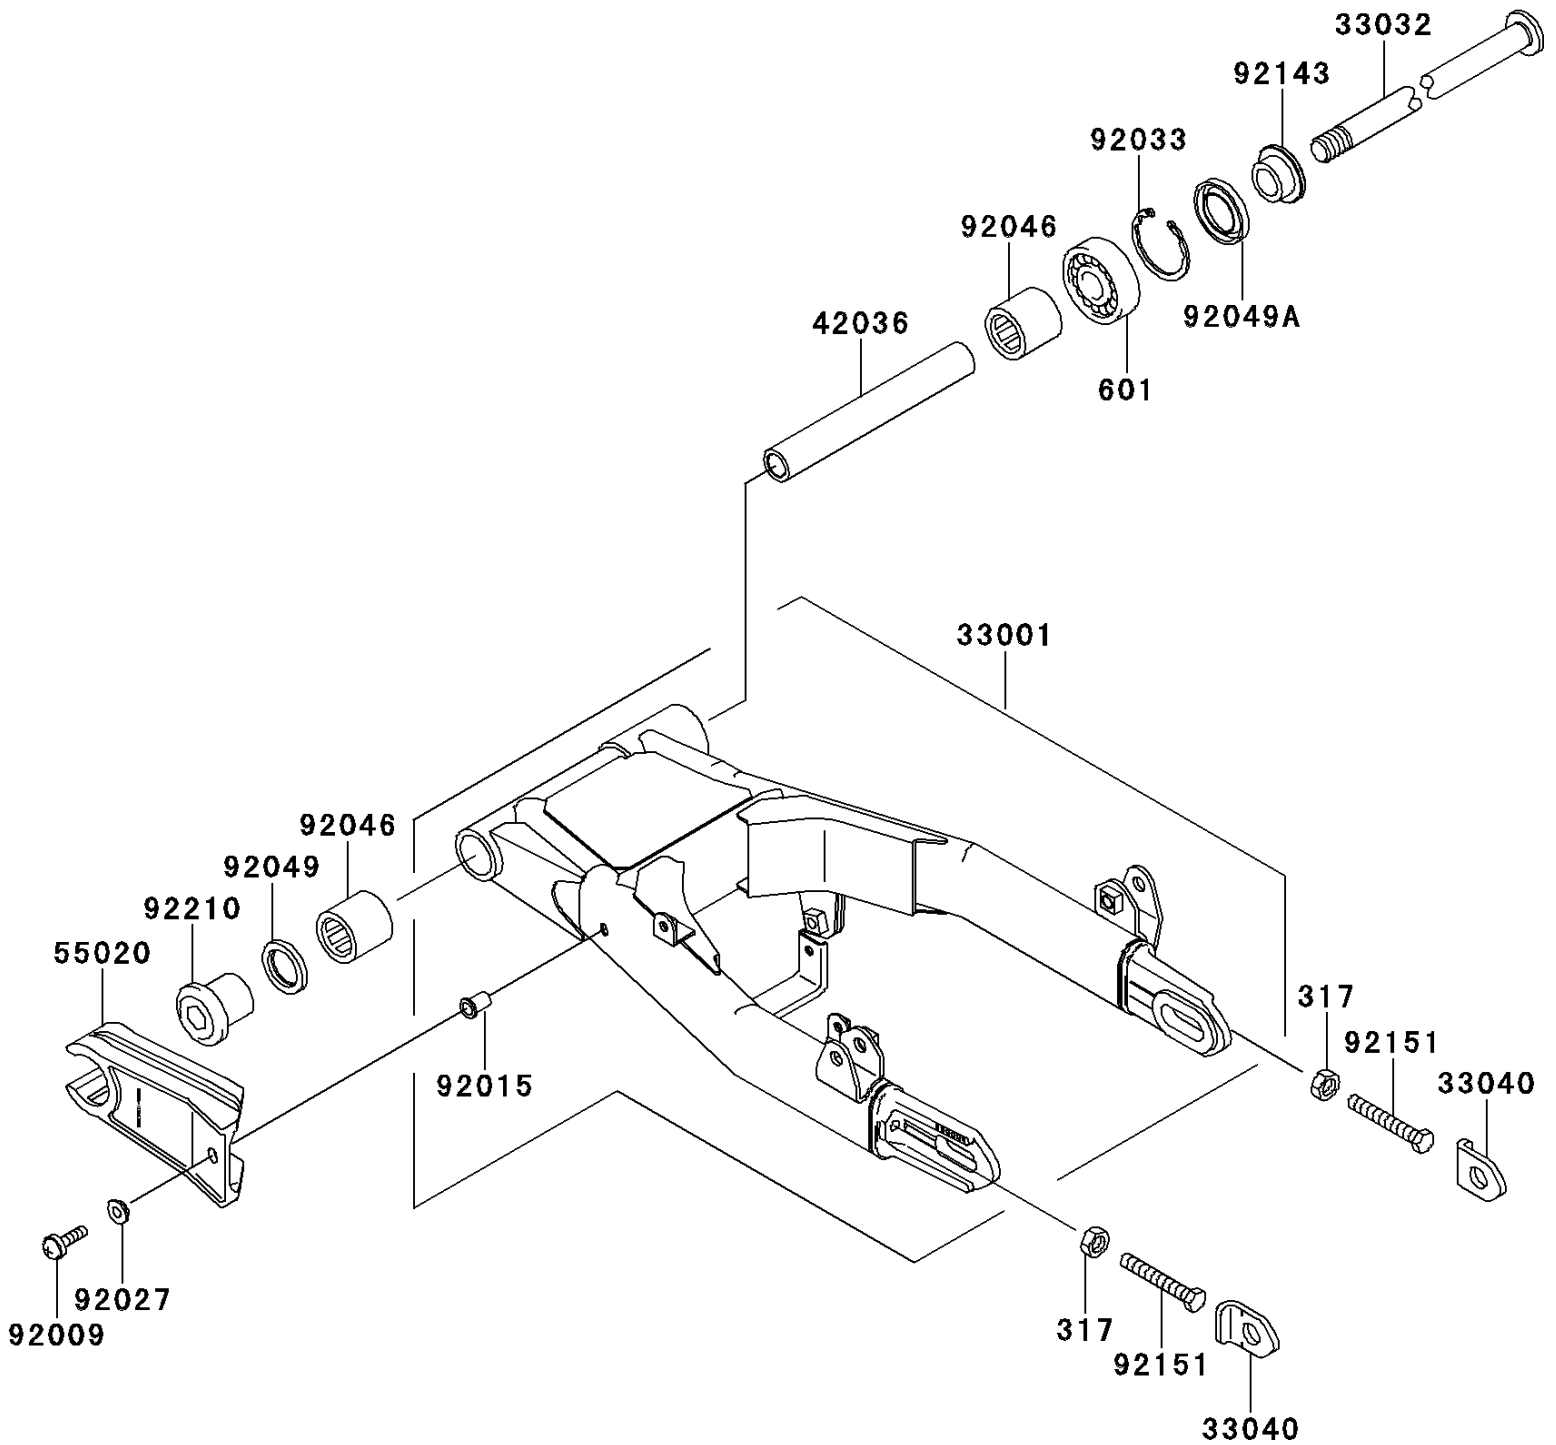

## 2000 W650 PARTS DIAGRAM

Swingarm

F2141

## 2000 W650 PARTS LIST

### Swingarm

ITEM NAME	PART NUMBER	QUANTITY
NUT-HEX-SMALL,8MM (Ref # 317)	317G0800	1
BEARING-BALL,#6203 (Ref # 601)	601A6203	1
ARM-COMP-SWING (Ref # 33001)	33001-1565	1
SHAFT-SWING ARM (Ref # 33032)	33032-1192	1
ADJUSTER-CHAIN (Ref # 33040)	33040-1181	1
SLEEVE,SWING ARM,L=186.6 (Ref # 42036)	42036-1352	1
GUARD,CHAIN (Ref # 55020)	55020-1686	1
SCREW,6X18 (Ref # 92009)	92009-1663	1
NUT,POP,6MM,L=15 (Ref # 92015)	92015-1791	1
COLLAR,L=4.5 (Ref # 92027)	92027-1965	1
RING-SNAP,40MM (Ref # 92033)	92033-1040	1
BEARING-NEEDLE,BHTM2530-1 (Ref # 92046)	92046-1035	1
SEAL-OIL,MH25334 (Ref # 92049)	92049-1060	1
SEAL-OIL,VC25X40X5 (Ref # 92049A)	92049-1388	1
COLLAR,RR AXLE,L=14 (Ref # 92143)	92143-1188	1
BOLT,8X55 (Ref # 92151)	92151-1578	1
NUT,PIVOT,16MM (Ref # 92210)	92210-1077	1