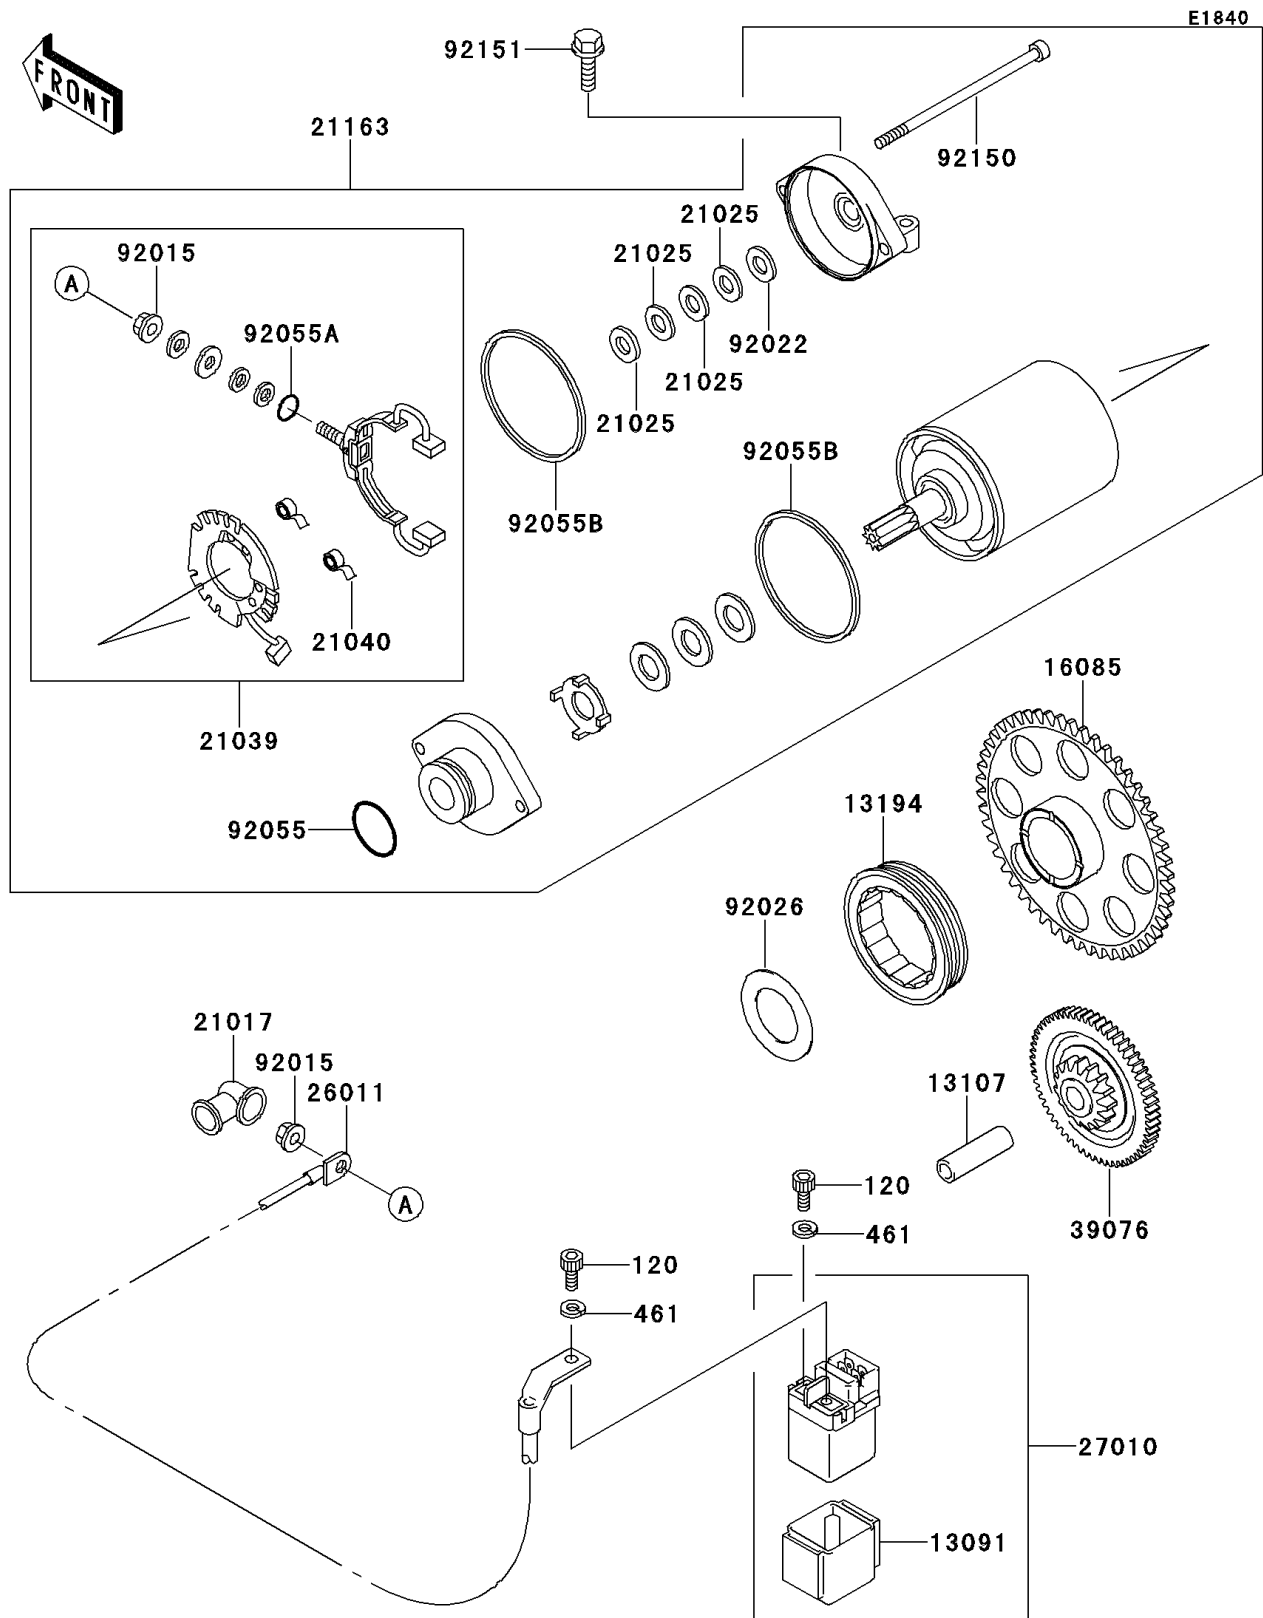

2000 W650 PARTS DIAGRAM

Starter Motor

2000 W650 PARTS LIST

Starter Motor

ITEM NAME	PART NUMBER	QUANTITY
BOLT-SOCKET (Ref # 120)	120S0510	1
WASHER-SPRING,5MM,BLACK (Ref # 461)	461K0500	1
HOLDER,SWITCH (Ref # 13091)	13091-1883	1
SHAFT,IDLE GEAR (Ref # 13107)	13107-1106	1
CLUTCH-ONEWAY (Ref # 13194)	13194-1083	1
GEAR,ONEWAY CLUTCH (Ref # 16085)	16085-1318	1
GROMMET,STARTER TERMINAL (Ref # 21017)	21017-017	1
WASHER,9.1X18X0.2 (Ref # 21025)	21025-011	1
BRUSH,CARBON (Ref # 21039)	21039-1060	1
SPRING-BRUSH (Ref # 21040)	21040-1055	1
STARTER-ELECTRIC (Ref # 21163)	21163-1263	1
WIRE-LEAD,STARTER MOTOR (Ref # 26011)	26011-1737	1
SWITCH,MAGNETIC (Ref # 27010)	27010-1347	1
LIMITER,STARTER GEAR (Ref # 39076)	39076-1073	1
NUT,STARTER MOTOR (Ref # 92015)	92015-1476	1
WASHER,9.1X18X0.8 (Ref # 92022)	92022-1132	1
SPACER,29.1X47.5X1.2 (Ref # 92026)	92026-087	1
RING-0 (Ref # 92055)	92055-1276	1
RING-0,4.5X2.0 (Ref # 92055A)	92055-1370	1
RING-0,STARTER MOTOR (Ref # 92055B)	92055-1381	1
BOLT,STARTER MOTOR (Ref # 92150)	92150-1913	1
BOLT,6X22 (Ref # 92151)	92151-1500	1