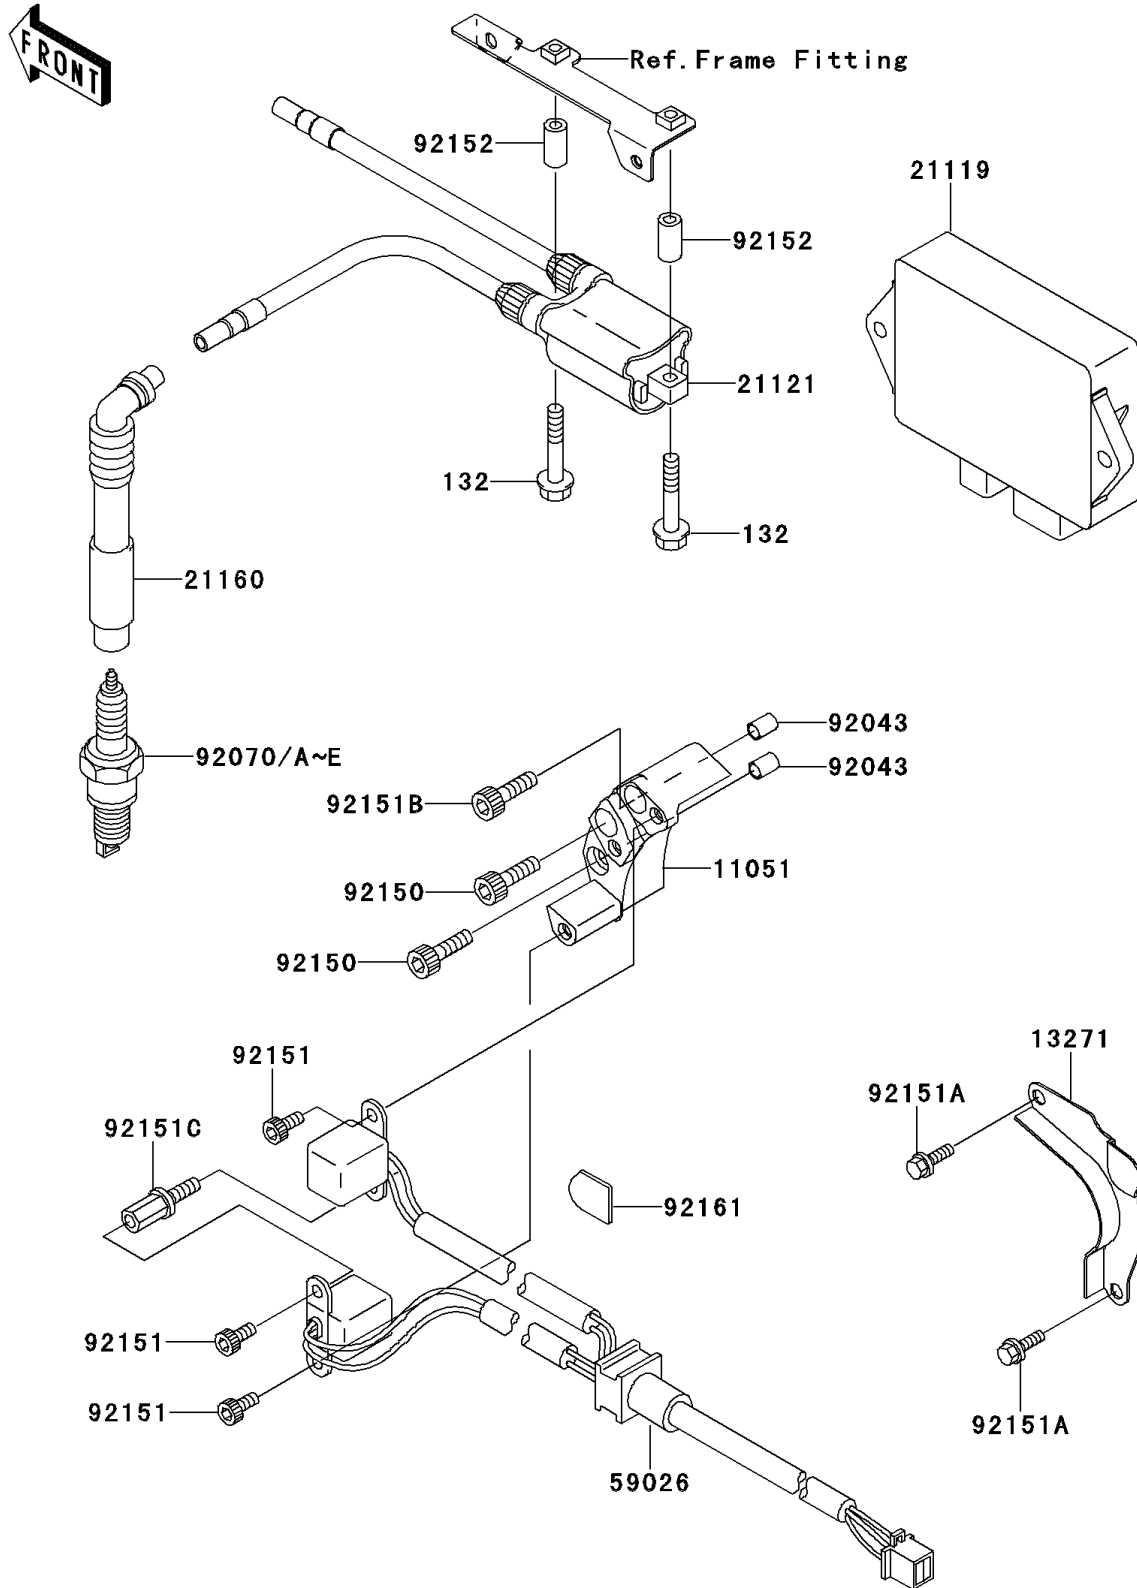

## 2000 W650 PARTS DIAGRAM

Ignition System

E1830

## 2000 W650 PARTS LIST

### Ignition System

ITEM NAME	PART NUMBER	QUANTITY
BOLT-FLANGED-SMALL (Ref # 132)	132J0645	1
BRACKET,PULSING COIL (Ref # 11051)	11051-1213	1
PLATE (Ref # 13271)	13271-1189	1
IGNITER (Ref # 21119)	21119-1549	1
COIL-IGNITION (Ref # 21121)	21121-1283	1
CAP-ASSY-PLUG (Ref # 21160)	21160-1081	1
COIL-PULSING (Ref # 59026)	59026-1148	1
PIN,6.2X8X14 (Ref # 92043)	92043-1263	1
PLUG-SPARK,U27ESR-N(ND) (Ref # 92070)		3
PLUG-SPARK,CR8E(NGK) (Ref # 92070A)	92070-1169	1
PLUG-SPARK,CR7E(NGK) (Ref # 92070C)	92070-1209	1
PLUG-SPARK,CR9E(NGK) (Ref # 92070E)	92070-1266	1
BOLT,SOCKET,6X40 (Ref # 92150)	92150-1653	1
BOLT,SOCKET,5X12 (Ref # 92151)	92151-1118	1
BOLT,6X10 (Ref # 92151A)	92151-1389	1
BOLT,SOCKET,6X45 (Ref # 92151B)	92151-1471	1
BOLT (Ref # 92151C)	92151-1574	1
COLLAR,6.8X13X25 (Ref # 92152)	92152-1200	1
DAMPER (Ref # 92161)	92161-1076	1