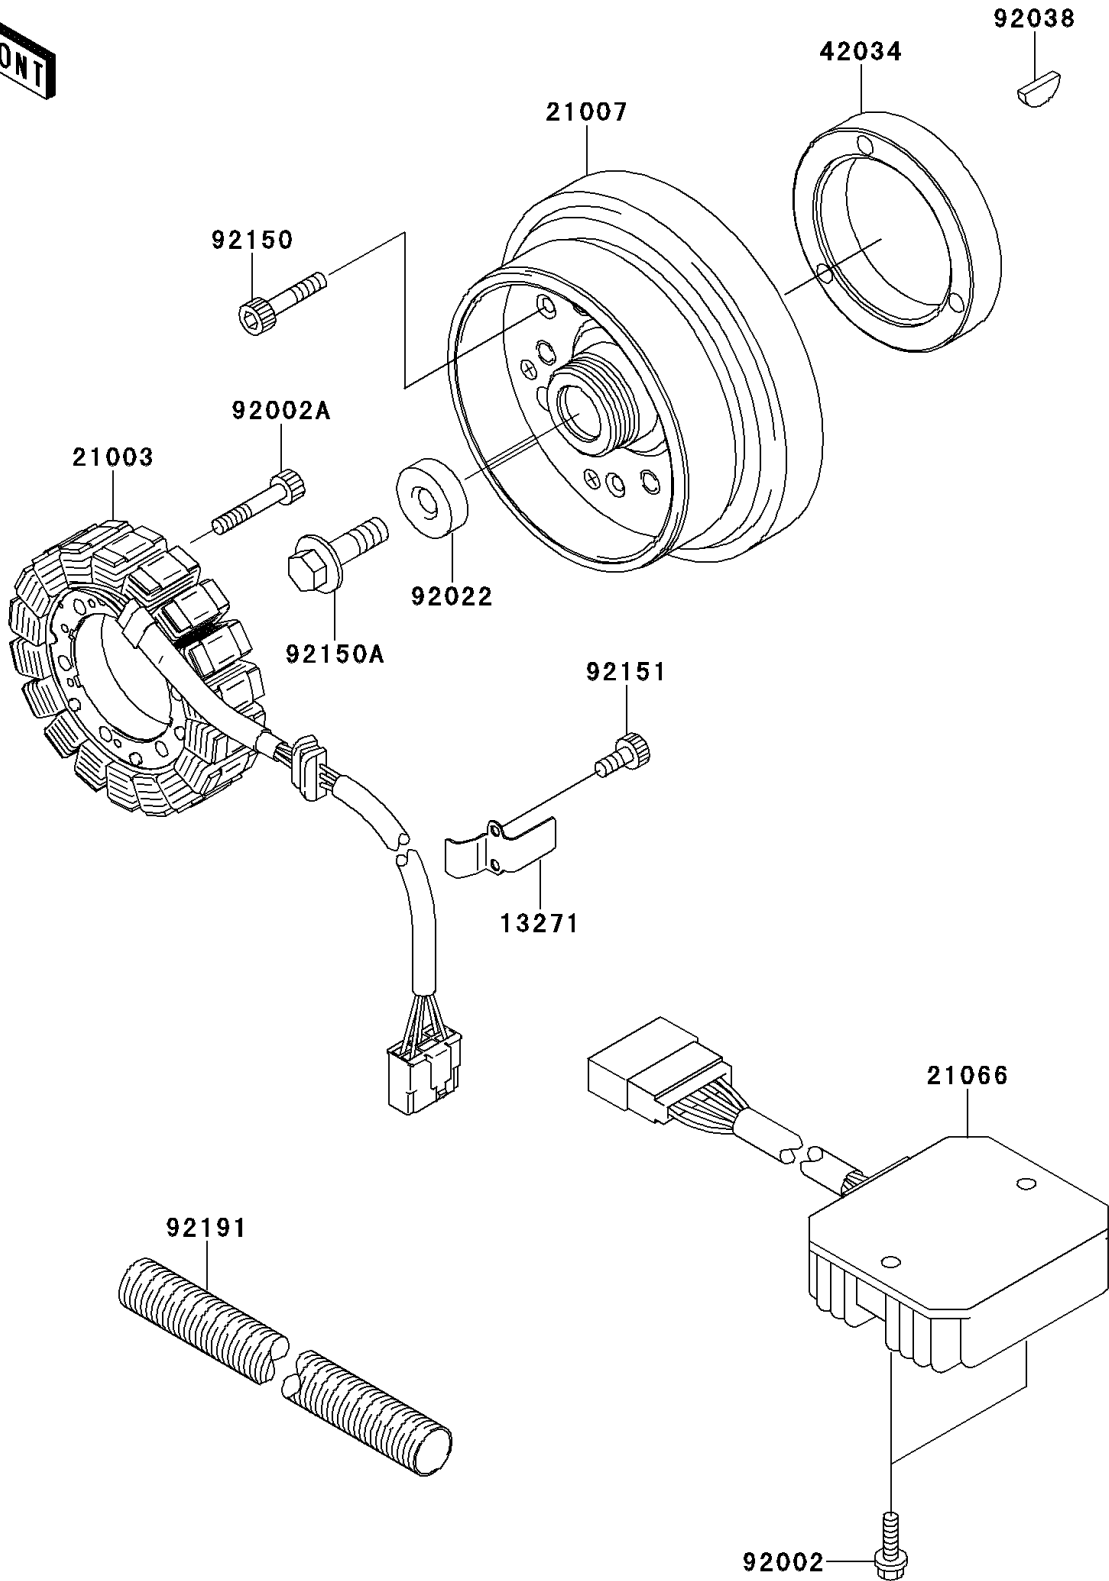

## 2000 W650 PARTS DIAGRAM

Generator

E1810

## 2000 W650 PARTS LIST

Generator

ITEM NAME	PART NUMBER	QUANTITY
PLATE (Ref # 13271)	13271-1185	1
STATOR (Ref # 21003)	21003-1348	1
ROTOR (Ref # 21007)	21007-1351	1
REGULATOR-VOLTAGE (Ref # 21066)	21066-1106	1
COUPLING (Ref # 42034)	42034-1143	1
BOLT,6X25 (Ref # 92002)	92002-1086	1
BOLT,SOCKET,6X25 (Ref # 92002A)	92002-1696	1
WASHER,GENERATOR (Ref # 92022)	92022-1904	1
KEY,WOODRUFF (Ref # 92038)	92038-001	1
BOLT,SOCKET,8X30 (Ref # 92150)	92150-1604	1
BOLT,12X50 (Ref # 92150A)	92150-1708	1
BOLT,SOCKET,5X12 (Ref # 92151)	92151-1118	1
TUBE (Ref # 92191)	92191-1397	1