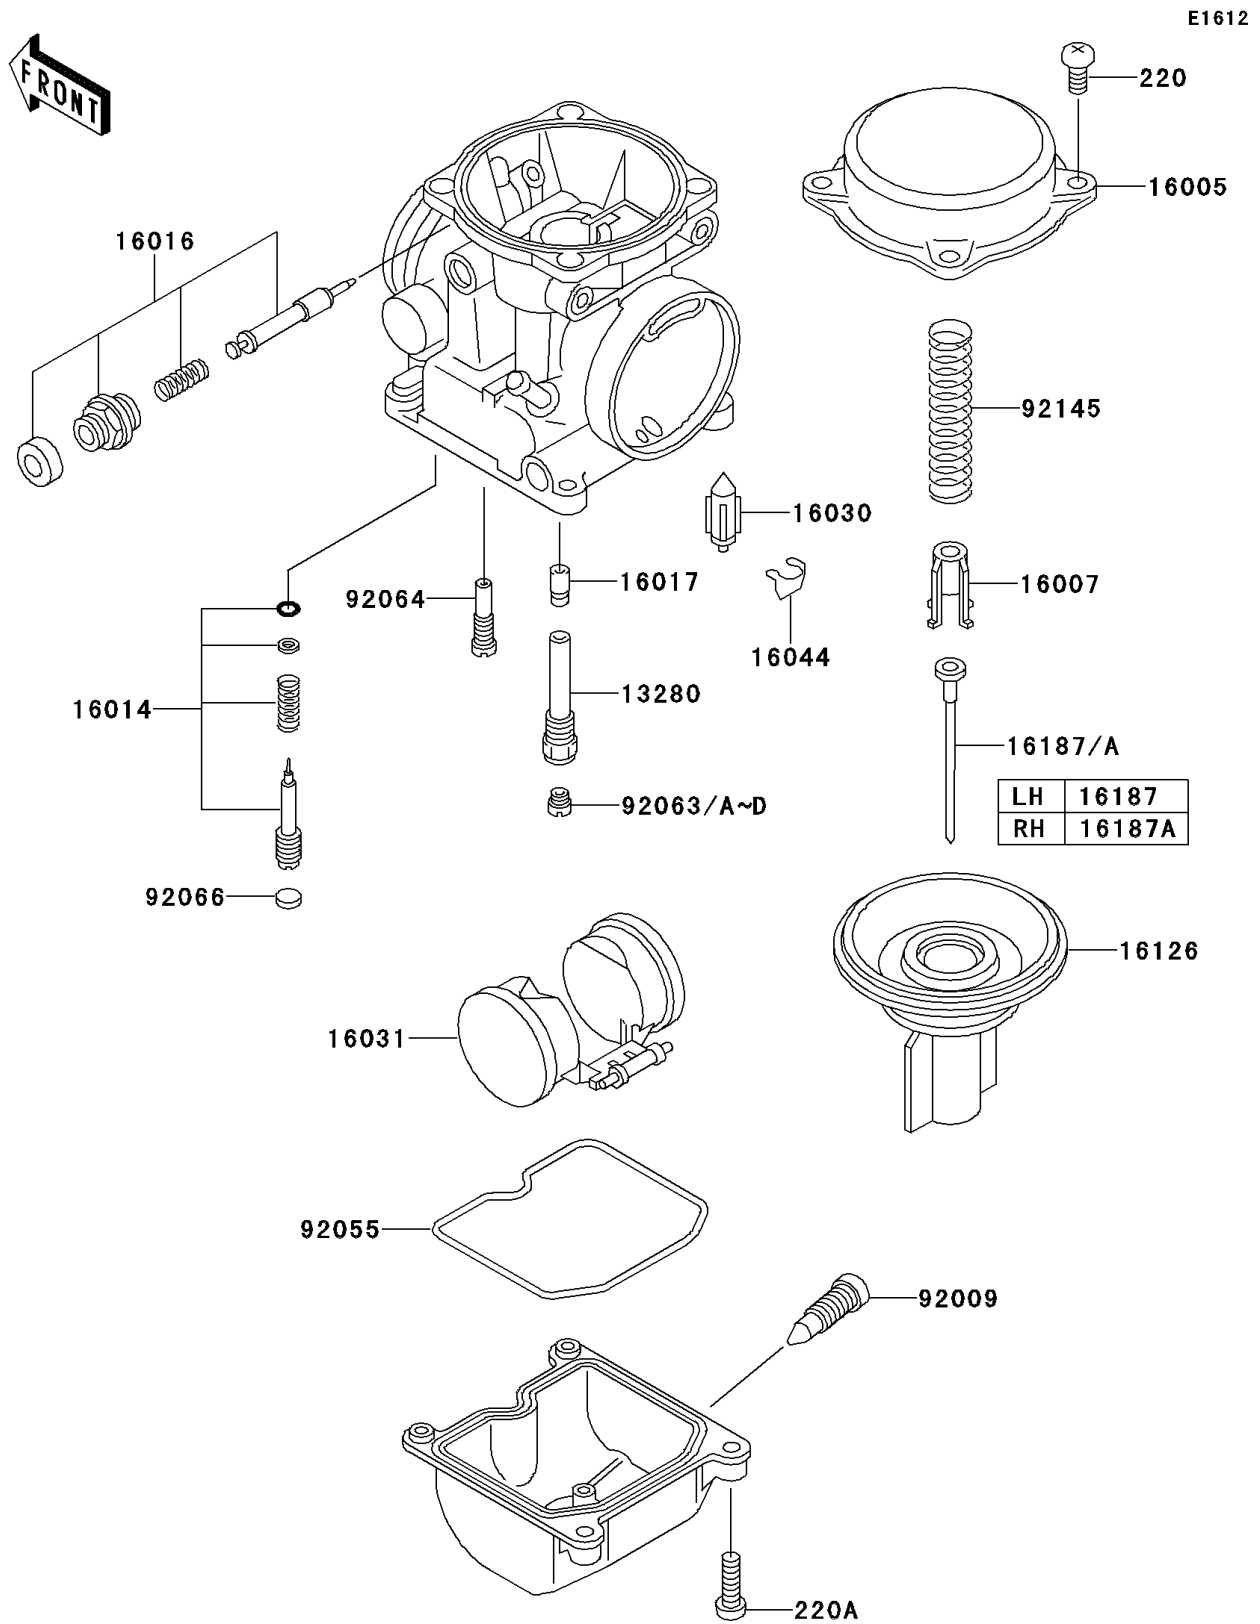

2000 W650 PARTS DIAGRAM

Carburetor Parts

2000 W650 PARTS LIST

Carburetor Parts

ITEM NAME	PART NUMBER	QUANTITY
SCREW-PAN-CROS (Ref # 220)	220B0408	1
SCREW-PAN-CROS (Ref # 220A)	220D0414	1
HOLDER,NEEDLE JET (Ref # 13280)	13280-1158	1
TOP-CHAMBER,MIXING (Ref # 16005)	16005-1065	1
SEAT-SPRING,VALVE (Ref # 16007)	16007-1117	1
SCREW-PILOT AIR (Ref # 16014)	16014-1081	1
PLUNGER (Ref # 16016)	16016-1092	1
JET-NEEDLE (Ref # 16017)	16017-1407	1
VALVE-FLOAT (Ref # 16030)	16030-1057	1
FLOAT (Ref # 16031)	16031-1077	1
CLAMP,FLOAT VALVE (Ref # 16044)	16044-007	1
VALVE,VACUUM (Ref # 16126)	16126-1339	1
NEEDLE-JET,N8GJ (Ref # 16187)	16187-1112	1
NEEDLE-JET,N8GN (Ref # 16187A)	16187-1113	1
SCREW,DRAIN,M6X0.75 (Ref # 92009)	92009-1551	1
RING-O,FLOAT CHAMBER (Ref # 92055)	92055-1518	1
JET-MAIN,#118 (Ref # 92063)	92063-1071	1
JET-MAIN,#120 (Ref # 92063A)	92063-1072	1
JET-MAIN,#122 (Ref # 92063B)	92063-1073	1
JET-MAIN,#112 (Ref # 92063C)	92063-1117	1
JET-MAIN,#115 (Ref # 92063D)	92063-1118	1
JET-PILOT,#35 (Ref # 92064)	92064-1101	1
PLUG,PILOT AIR SCREW,6.9X2 (Ref # 92066)	92066-1051	1
SPRING,VACUUM VALVE (Ref # 92145)	92145-1064	1