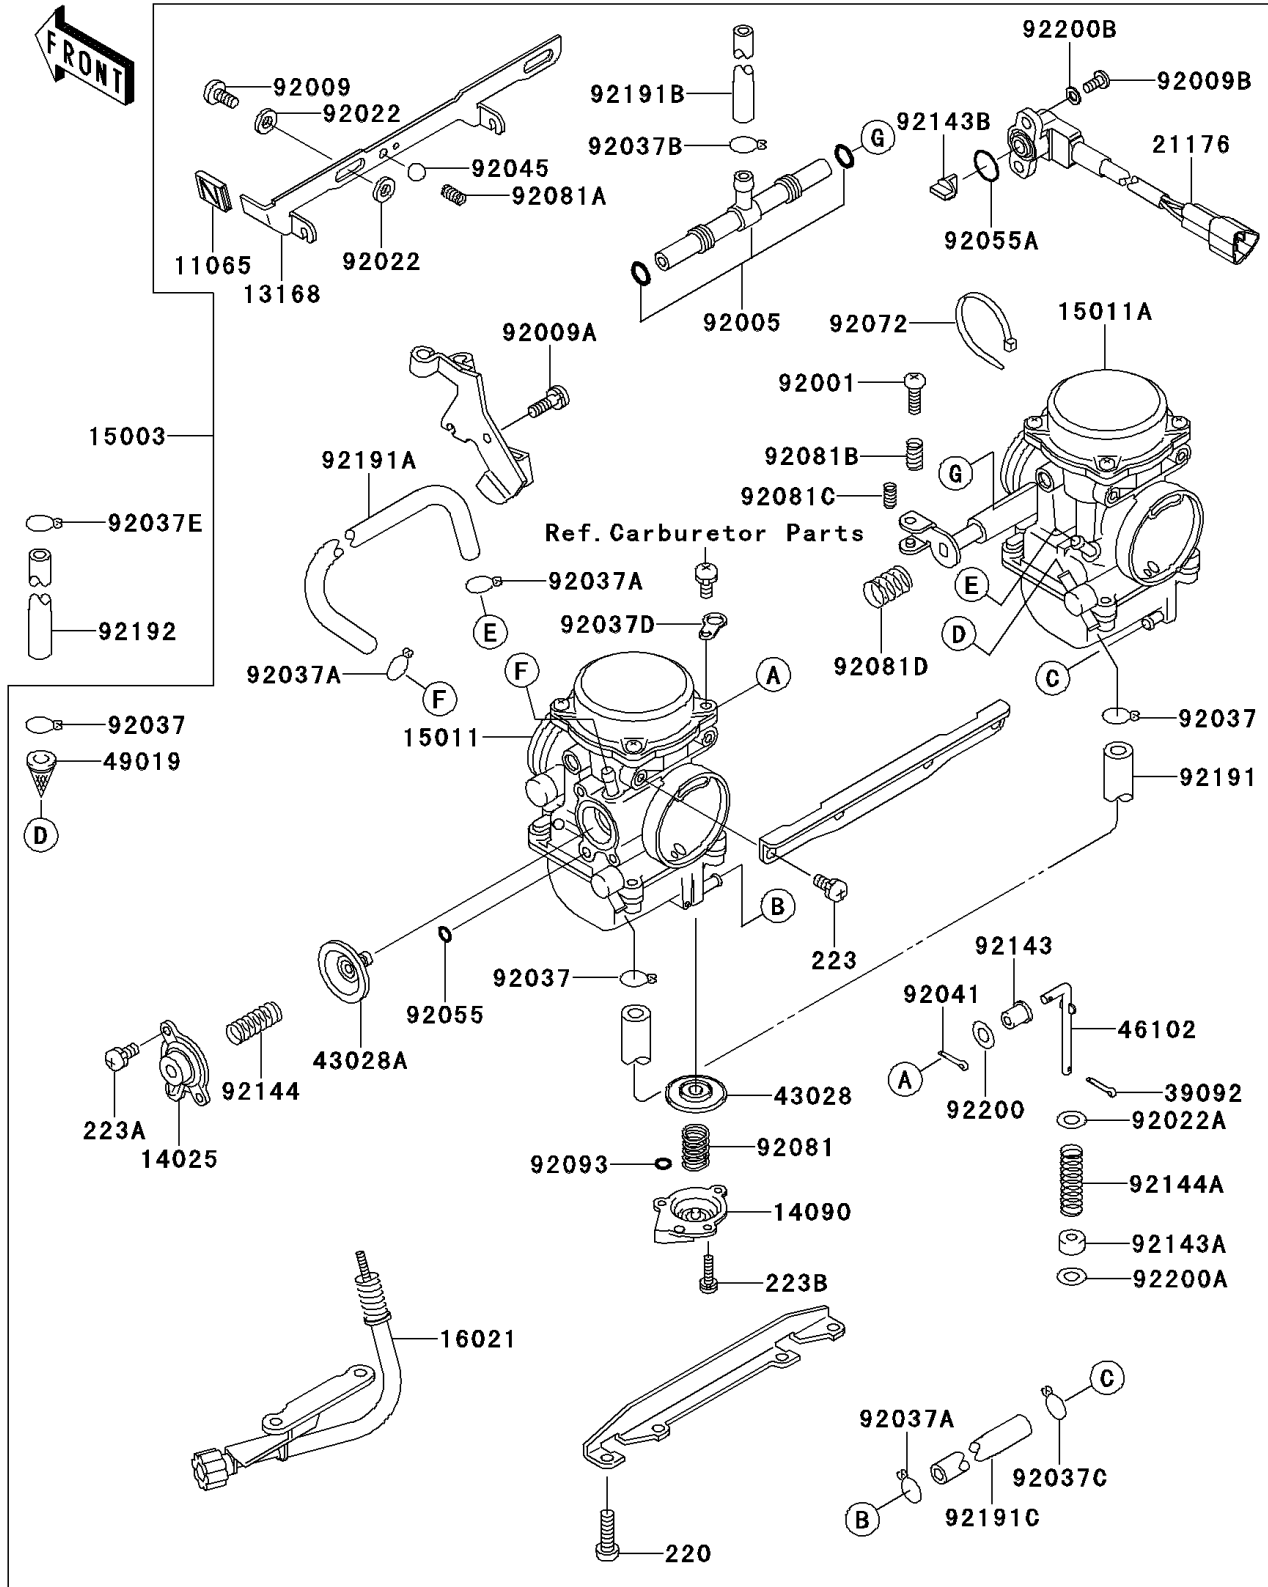

2000 W650 PARTS DIAGRAM

Carburetor

E1611

2000 W650 PARTS LIST

Carburetor

ITEM NAME	PART NUMBER	QUANTITY
CAP,STARTER LEVER (Ref # 11065)	11065-1092	1
LEVER,STARTER (Ref # 13168)	13168-1679	1
COVER,AIR CUT VALVE (Ref # 14025)	14025-1903	1
COVER,ACCELERATOR (Ref # 14090)	14090-1635	1
CARBURETOR-ASSY (Ref # 15003)	15003-1594	1
CARBURETOR,LH (Ref # 15011)	15011-1795	1
CARBURETOR,RH (Ref # 15011A)	15011-1796	1
SCREW-THROTTLE STOP (Ref # 16021)	16021-1228	1
SENSOR (Ref # 21176)	21176-1101	1
PIN-HAIR (Ref # 39092)	39092-1058	1
DIAPHRAGM (Ref # 43028)	43028-1077	1
DIAPHRAGM,4.9MM,AIR CUT VALVE (Ref # 43028A)	43028-1084	1
ROD (Ref # 46102)	46102-1434	1
FILTER-FUEL (Ref # 49019)	49019-1092	1
BOLT,THROTTLE ADJUST (Ref # 92001)	92001-1998	1
FITTING (Ref # 92005)	92005-1326	1
SCREW (Ref # 92009)	92009-1262	1
SCREW,5X10 (Ref # 92009A)	92009-1365	1
SCREW (Ref # 92009B)	92009-1781	1
WASHER,6.1X11X0.8,POLYACETAL (Ref # 92022)	92022-1199	1
WASHER,PLAIN,STOP SPRING (Ref # 92022A)	92022-1480	1
CLAMP,FUEL TUBE (Ref # 92037)	92037-1075	1
CLAMP,TUBE (Ref # 92037A)	92037-1142	1
CLAMP,FUEL TAP HOSE (Ref # 92037B)	92037-1185	1
CLAMP,TUBE (Ref # 92037C)	92037-1396	1
CLAMP,HOSE (Ref # 92037D)	92037-1969	1
CLAMP,TUBE (Ref # 92037E)	92037-1531	1
COTTER (Ref # 92041)	92041-1061	1
BALL,BRASS,SHAFT STOP (Ref # 92045)	92045-1104	1