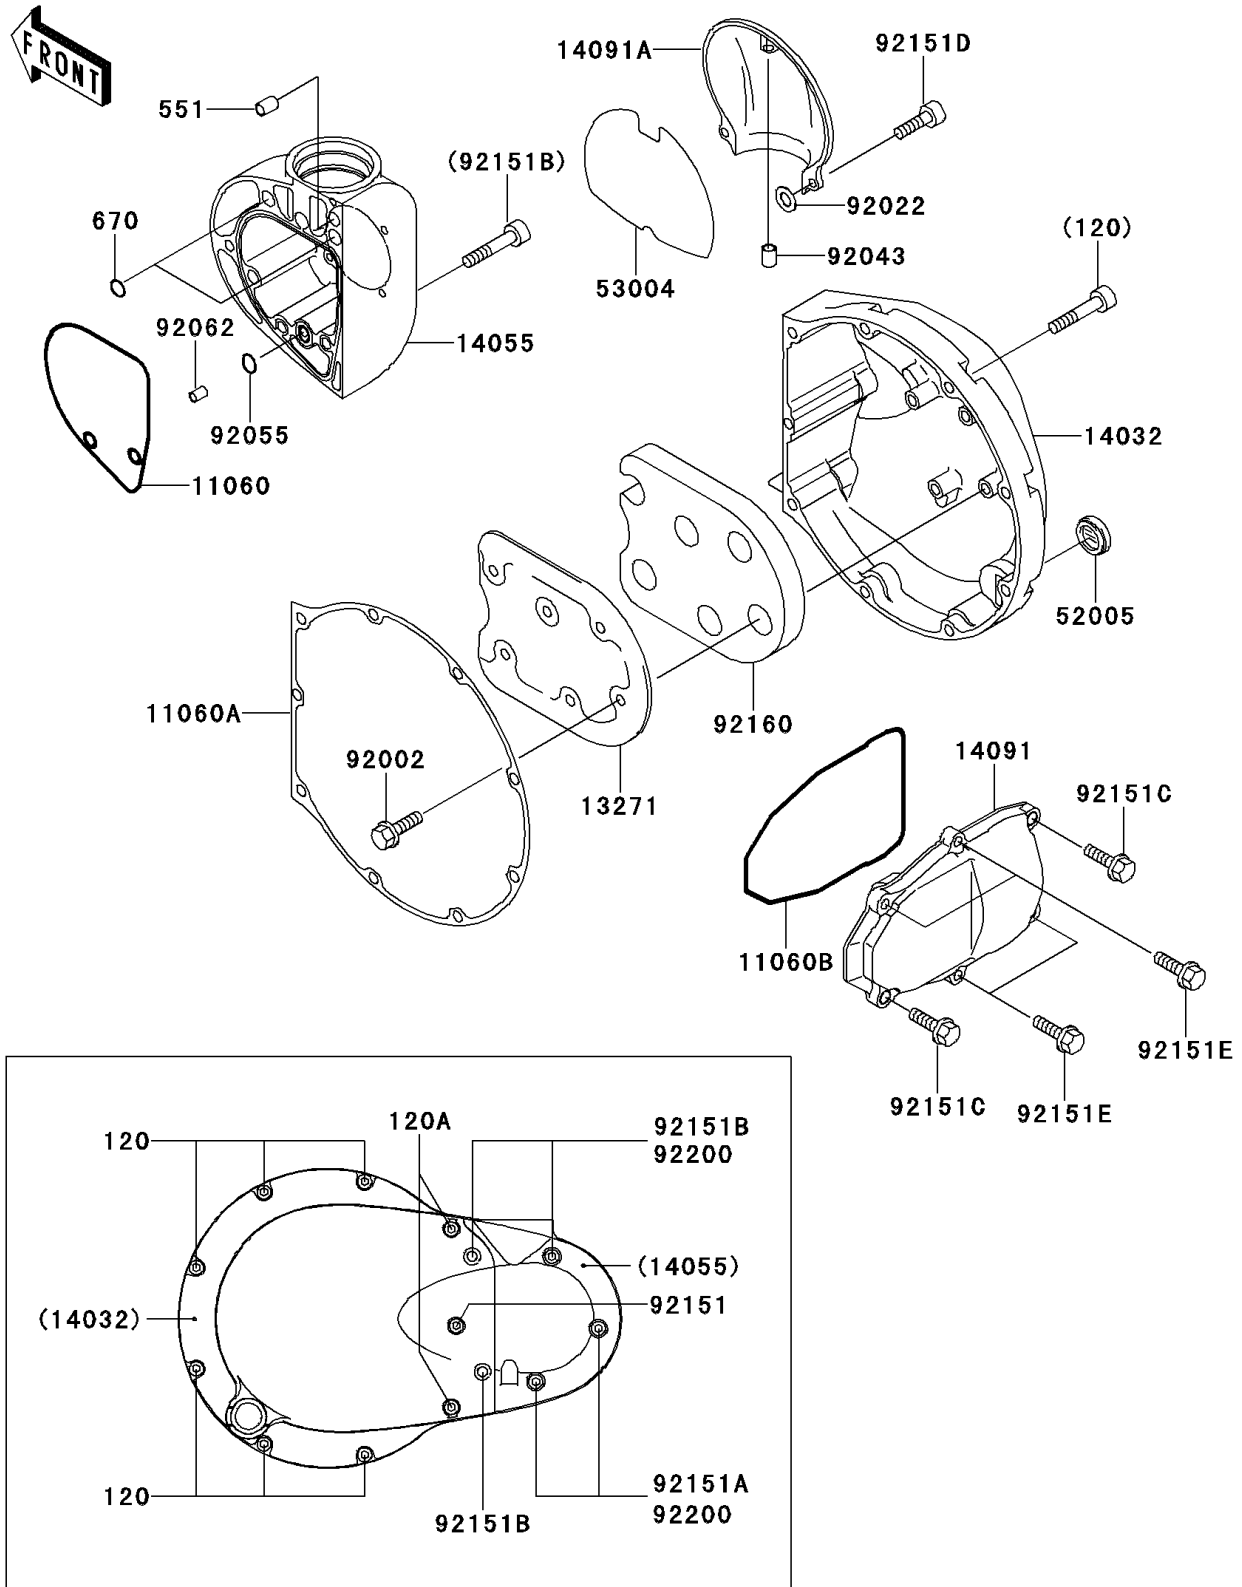

2000 W650 PARTS DIAGRAM

Right Engine Cover(s)

E1436

2000 W650 PARTS LIST

Right Engine Cover(s)

ITEM NAME	PART NUMBER	QUANTITY
BOLT-SOCKET (Ref # 120)	120R0625	1
BOLT-SOCKET (Ref # 120A)	120R0650	1
PIN-DOWEL (Ref # 551)	551A0820	1
O RING,7MM (Ref # 670)	670D1507	1
GASKET,GEAR CASE (Ref # 11060)	11060-1890	1
GASKET,CLUTCH COVER (Ref # 11060A)	11060-1891	1
GASKET,KICK COVER (Ref # 11060B)	11060-1896	1
PLATE,SOUND ARRESTER (Ref # 13271)	13271-1215	1
COVER-CLUTCH (Ref # 14032)	14032-1495	1
CASE-GEAR (Ref # 14055)	14055-1141	1
COVER,KICK (Ref # 14091)	14091-1080	1
COVER,BEVEL GEAR (Ref # 14091A)	14091-1287	1
GAUGE,OIL LEVEL (Ref # 52005)	52005-1009	1
MAT,BEVEL COVER (Ref # 53004)	53004-1124	1
BOLT,6X10 (Ref # 92002)	92002-1541	1
WASHER,5.2X10X1.5 (Ref # 92022)	92022-1023	1
PIN,6X12 (Ref # 92043)	92043-1606	1
RING-O,12.3X1.9 (Ref # 92055)	92055-1594	1
NOZZLE,6X8,BLACK (Ref # 92062)	92062-1079	1
BOLT,SOCKET,6X70 (Ref # 92151)	92151-1495	1
BOLT,SOCKET,6X55 (Ref # 92151A)	92151-1496	1
BOLT,SOCKET,6X60 (Ref # 92151B)	92151-1497	1
BOLT (Ref # 92151C)	92151-1499	1
BOLT,SOCKET,5X14 (Ref # 92151D)	92151-1581	1
BOLT,6X22 (Ref # 92151E)	92151-1642	1
DAMPER,SOUND ARRESTER (Ref # 92160)	92160-1996	1
WASHER,6.8X11.5X1.0 (Ref # 92200)	92200-1461	1