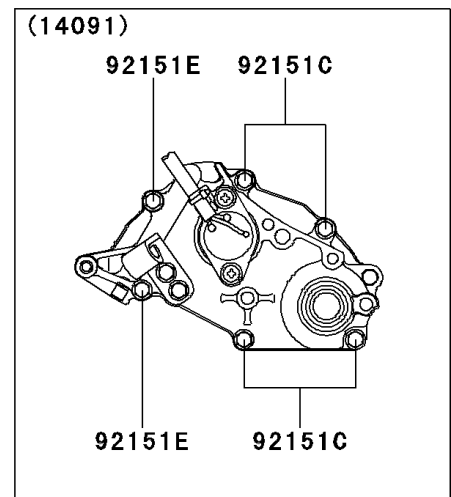

2000 W650 PARTS DIAGRAM

Left Engine Cover(s)

2000 W650 PARTS LIST

Left Engine Cover(s)

ITEM NAME	PART NUMBER	QUANTITY
BOLT-SOCKET (Ref # 120)	120R0616	1
BOLT-SOCKET (Ref # 120A)	120R0625	1
BOLT-SOCKET (Ref # 120B)	120R0635	1
BOLT-SOCKET,6X40 (Ref # 120C)	120R0640	1
BOLT-SOCKET (Ref # 120D)	120R0645	1
BOLT-SOCKET (Ref # 120E)	120R0650	1
O RING (Ref # 670)	670D1505	1
CAP,GENERATOR (Ref # 11012)	11012-1817	1
GASKET,GENERATOR COVER (Ref # 11060)	11060-1892	1
GASKET,TRANSMISSION COVER (Ref # 11060A)	11060-1893	1
SWITCH-COMP (Ref # 13151)	13151-1089	1
PLATE,SOUND ARRESTOR (Ref # 13271)	13271-1223	1
HOLDER,CLUTCH CABLE (Ref # 13280)	13280-1109	1
COVER-CHAIN,INSIDE (Ref # 14026)	14026-1261	1
COVER-CHAIN (Ref # 14026A)	14026-1263	1
COVER-GENERATOR (Ref # 14031)	14031-1366	1
COVER,TRANSMISSION (Ref # 14091)	14091-1084	1
SENSOR (Ref # 21176)	21176-1090	1
BOLT,6X10 (Ref # 92002)	92002-1541	1
SCREW,5X16 (Ref # 92009)	92009-1571	1
PIN,6.2X8X14 (Ref # 92043)	92043-1263	1
PIN (Ref # 92043A)	92043-1588	1
BEARING-NEEDLE,HK1312 (Ref # 92046)	92046-1148	1
SEAL-OIL,TC13225.5 (Ref # 92049)	92049-1519	1
RING-O (Ref # 92055)	92055-1146	1
RING-O,39.4X3.1 (Ref # 92055A)	92055-1618	1
RING-O,27.7X2.4 (Ref # 92055B)	92055-1619	1
PLUG (Ref # 92066)	92066-1397	1
BOLT,SOCKET,6X35 (Ref # 92150)	92150-1887	1

2000 W650 PARTS LIST

Left Engine Cover(s)

ITEM NAME	PART NUMBER	QUANTITY
BOLT,6X40 (Ref # 92151)	92151-1131	1
BOLT,6X50 (Ref # 92151A)	92151-1234	1
BOLT,5X12 (Ref # 92151B)	92151-1249	1
BOLT,6X25 (Ref # 92151C)	92151-1640	1
BOLT,6X16 (Ref # 92151D)	92151-1644	1
BOLT,6X35 (Ref # 92151E)	92151-1646	1
DAMPER,SOUND ARRESTOR (Ref # 92161)	92161-1052	1