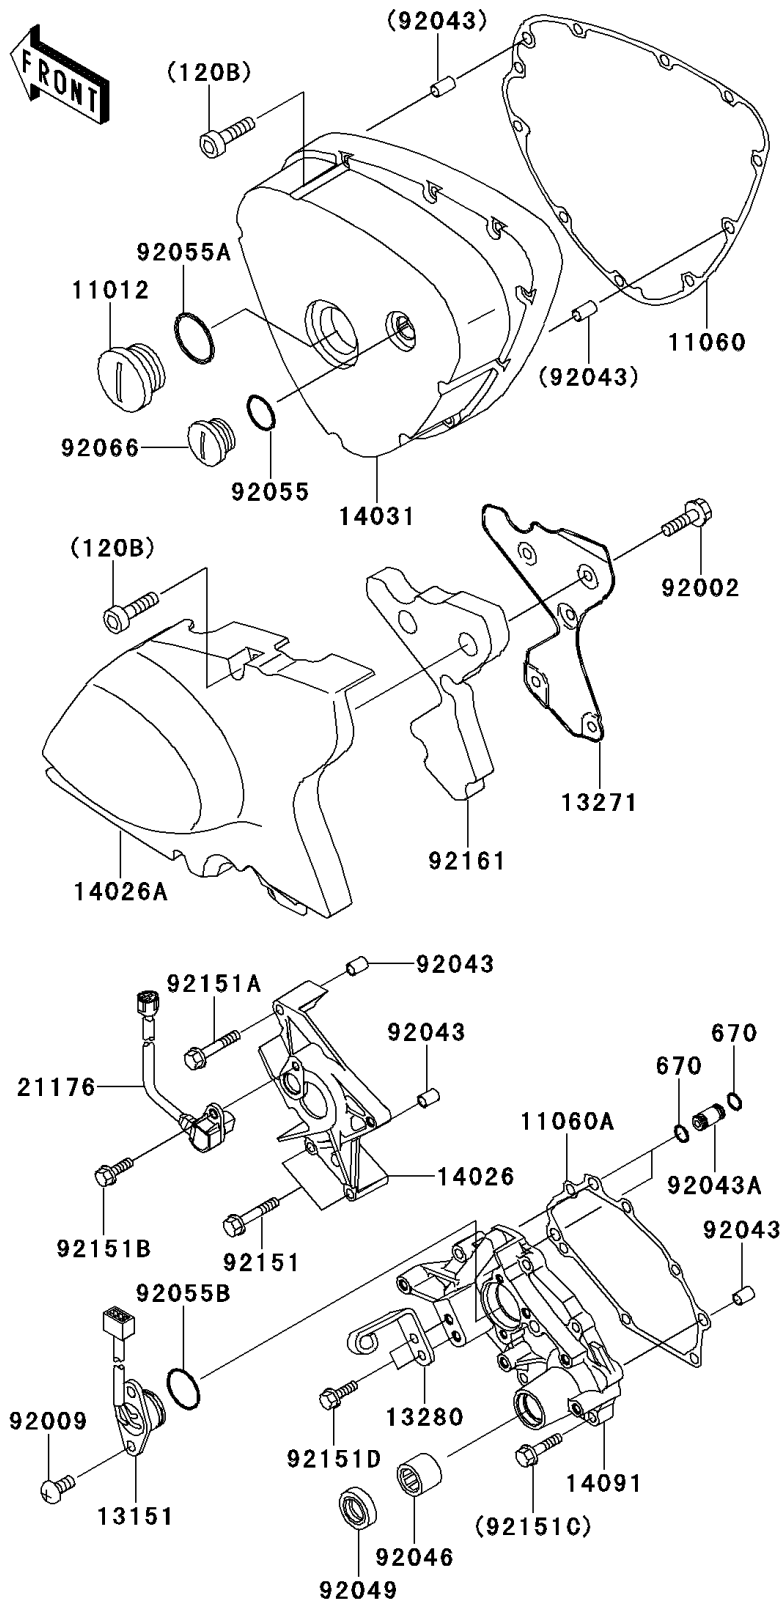

2000 W650 PARTS DIAGRAM

Left Engine Cover(s)

2000 W650 PARTS LIST

Left Engine Cover(s)

ITEM NAME	PART NUMBER	QUANTITY
BOLT-SOCKET (Ref # 120)	120R0616	1
BOLT-SOCKET (Ref # 120A)	120R0625	1
BOLT-SOCKET (Ref # 120B)	120R0635	1
BOLT-SOCKET,6X40 (Ref # 120C)	120R0640	1
BOLT-SOCKET (Ref # 120D)	120R0645	1
BOLT-SOCKET (Ref # 120E)	120R0650	1
O RING (Ref # 670)	670D1505	1
CAP,GENERATOR (Ref # 11012)	11012-1817	1
GASKET,GENERATOR COVER (Ref # 11060)	11060-1892	1
GASKET,TRANSMISSION COVER (Ref # 11060A)	11060-1893	1
SWITCH-COMP (Ref # 13151)	13151-1089	1
PLATE,SOUND ARRESTOR (Ref # 13271)	13271-1223	1
HOLDER,CLUTCH CABLE (Ref # 13280)	13280-1109	1
COVER-CHAIN,INSIDE (Ref # 14026)	14026-1261	1
COVER-CHAIN (Ref # 14026A)	14026-1263	1
COVER-GENERATOR (Ref # 14031)	14031-1366	1
COVER,TRANSMISSION (Ref # 14091)	14091-1084	1
SENSOR (Ref # 21176)	21176-1090	1
BOLT,6X10 (Ref # 92002)	92002-1541	1
SCREW,5X16 (Ref # 92009)	92009-1571	1
PIN,6.2X8X14 (Ref # 92043)	92043-1263	1
PIN (Ref # 92043A)	92043-1588	1
BEARING-NEEDLE,HK1312 (Ref # 92046)	92046-1148	1
SEAL-OIL,TC13225.5 (Ref # 92049)	92049-1519	1
RING-O (Ref # 92055)	92055-1146	1
RING-O,39.4X3.1 (Ref # 92055A)	92055-1618	1
RING-O,27.7X2.4 (Ref # 92055B)	92055-1619	1
PLUG (Ref # 92066)	92066-1397	1
BOLT,SOCKET,6X35 (Ref # 92150)	92150-1887	1

2000 W650 PARTS LIST

Left Engine Cover(s)

ITEM NAME	PART NUMBER	QUANTITY
BOLT,6X40 (Ref # 92151)	92151-1131	1
BOLT,6X50 (Ref # 92151A)	92151-1234	1
BOLT,5X12 (Ref # 92151B)	92151-1249	1
BOLT,6X25 (Ref # 92151C)	92151-1640	1
BOLT,6X16 (Ref # 92151D)	92151-1644	1
BOLT,6X35 (Ref # 92151E)	92151-1646	1
DAMPER,SOUND ARRESTOR (Ref # 92161)	92161-1052	1