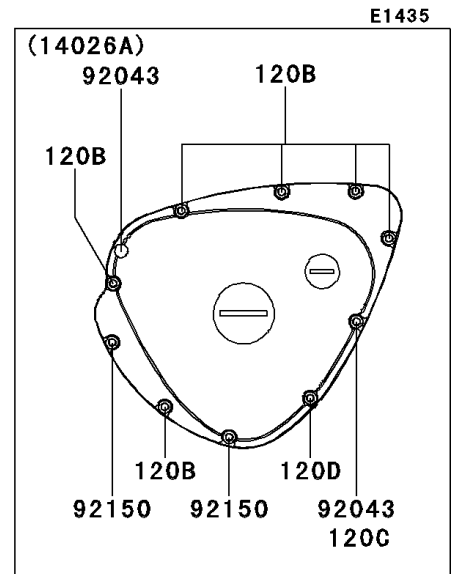

2000 W650 PARTS DIAGRAM

Left Engine Cover(s)

2000 W650 PARTS LIST

Left Engine Cover(s)

ITEM NAME	PART NUMBER	QUANTITY
BOLT-SOCKET (Ref # 120)	120R0616	1
BOLT-SOCKET (Ref # 120A)	120R0625	1
BOLT-SOCKET (Ref # 120B)	120R0635	1
BOLT-SOCKET,6X40 (Ref # 120C)	120R0640	1
BOLT-SOCKET (Ref # 120D)	120R0645	1
BOLT-SOCKET (Ref # 120E)	120R0650	1
O RING (Ref # 670)	670D1505	1
CAP,GENERATOR (Ref # 11012)	11012-1817	1
GASKET,GENERATOR COVER (Ref # 11060)	11060-1892	1
GASKET,TRANSMISSION COVER (Ref # 11060A)	11060-1893	1
SWITCH-COMP (Ref # 13151)	13151-1089	1
PLATE,SOUND ARRESTOR (Ref # 13271)	13271-1223	1
HOLDER,CLUTCH CABLE (Ref # 13280)	13280-1109	1
COVER-CHAIN,INSIDE (Ref # 14026)	14026-1261	1
COVER-CHAIN (Ref # 14026A)	14026-1263	1
COVER-GENERATOR (Ref # 14031)	14031-1366	1
COVER,TRANSMISSION (Ref # 14091)	14091-1084	1
SENSOR (Ref # 21176)	21176-1090	1
BOLT,6X10 (Ref # 92002)	92002-1541	1
SCREW,5X16 (Ref # 92009)	92009-1571	1
PIN,6.2X8X14 (Ref # 92043)	92043-1263	1
PIN (Ref # 92043A)	92043-1588	1
BEARING-NEEDLE,HK1312 (Ref # 92046)	92046-1148	1
SEAL-OIL,TC13225.5 (Ref # 92049)	92049-1519	1
RING-O (Ref # 92055)	92055-1146	1
RING-O,39.4X3.1 (Ref # 92055A)	92055-1618	1
RING-O,27.7X2.4 (Ref # 92055B)	92055-1619	1
PLUG (Ref # 92066)	92066-1397	1
BOLT,SOCKET,6X35 (Ref # 92150)	92150-1887	1

2000 W650 PARTS LIST

Left Engine Cover(s)

ITEM NAME	PART NUMBER	QUANTITY
BOLT,6X40 (Ref # 92151)	92151-1131	1
BOLT,6X50 (Ref # 92151A)	92151-1234	1
BOLT,5X12 (Ref # 92151B)	92151-1249	1
BOLT,6X25 (Ref # 92151C)	92151-1640	1
BOLT,6X16 (Ref # 92151D)	92151-1644	1
BOLT,6X35 (Ref # 92151E)	92151-1646	1
DAMPER,SOUND ARRESTOR (Ref # 92161)	92161-1052	1