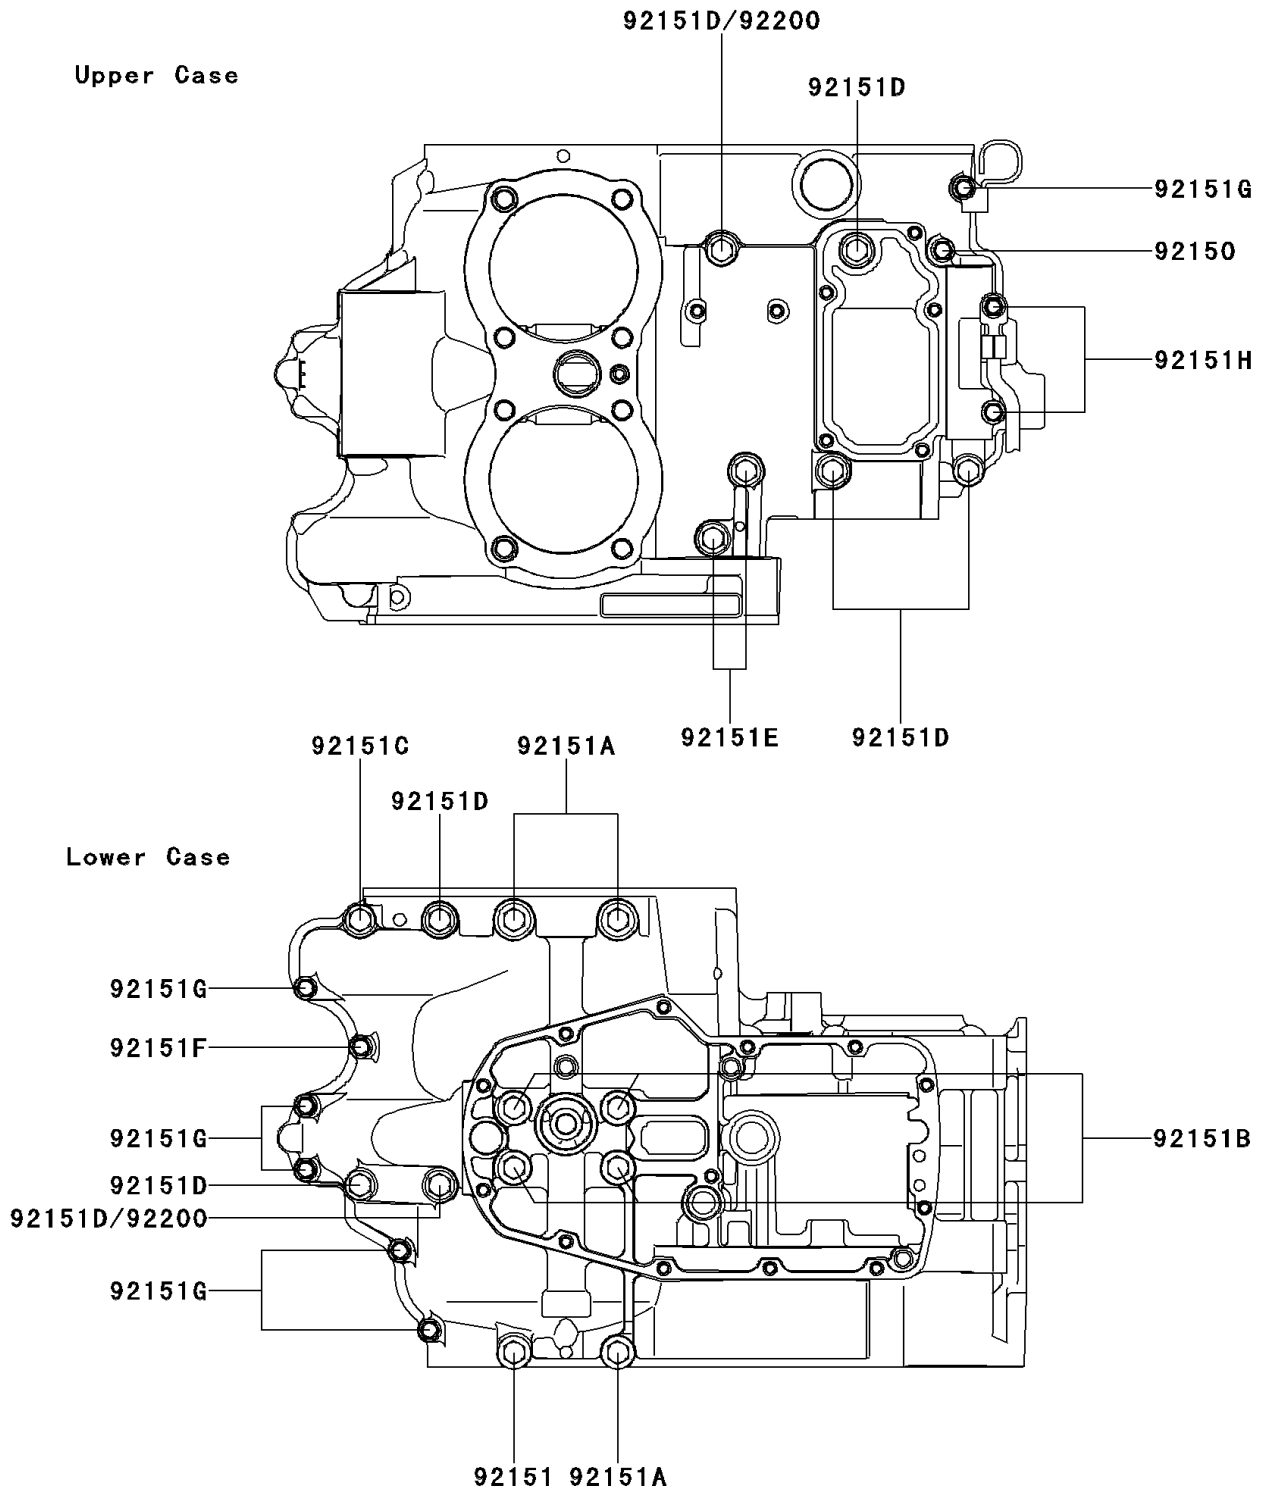

2000 W650 PARTS DIAGRAM

Crankcase Bolt Pattern

E1412

2000 W650 PARTS LIST

Crankcase Bolt Pattern

ITEM NAME	PART NUMBER	QUANTITY
BOLT,6X70 (Ref # 92150)	92150-1549	1
BOLT,9X90 (Ref # 92151)	92151-1458	1
BOLT,9X110 (Ref # 92151A)	92151-1459	1
BOLT,9X130 (Ref # 92151B)	92151-1460	1
BOLT,8X60 (Ref # 92151C)	92151-1461	1
BOLT,8X73 (Ref # 92151D)	92151-1462	1
BOLT,8X50 (Ref # 92151E)	92151-1463	1
BOLT,6X32 (Ref # 92151F)	92151-1464	1
BOLT,6X45 (Ref # 92151G)	92151-1465	1
BOLT,6X117 (Ref # 92151H)	92151-1467	1
WASHER,8.5X16X1.2 (Ref # 92200)	92200-1063	1