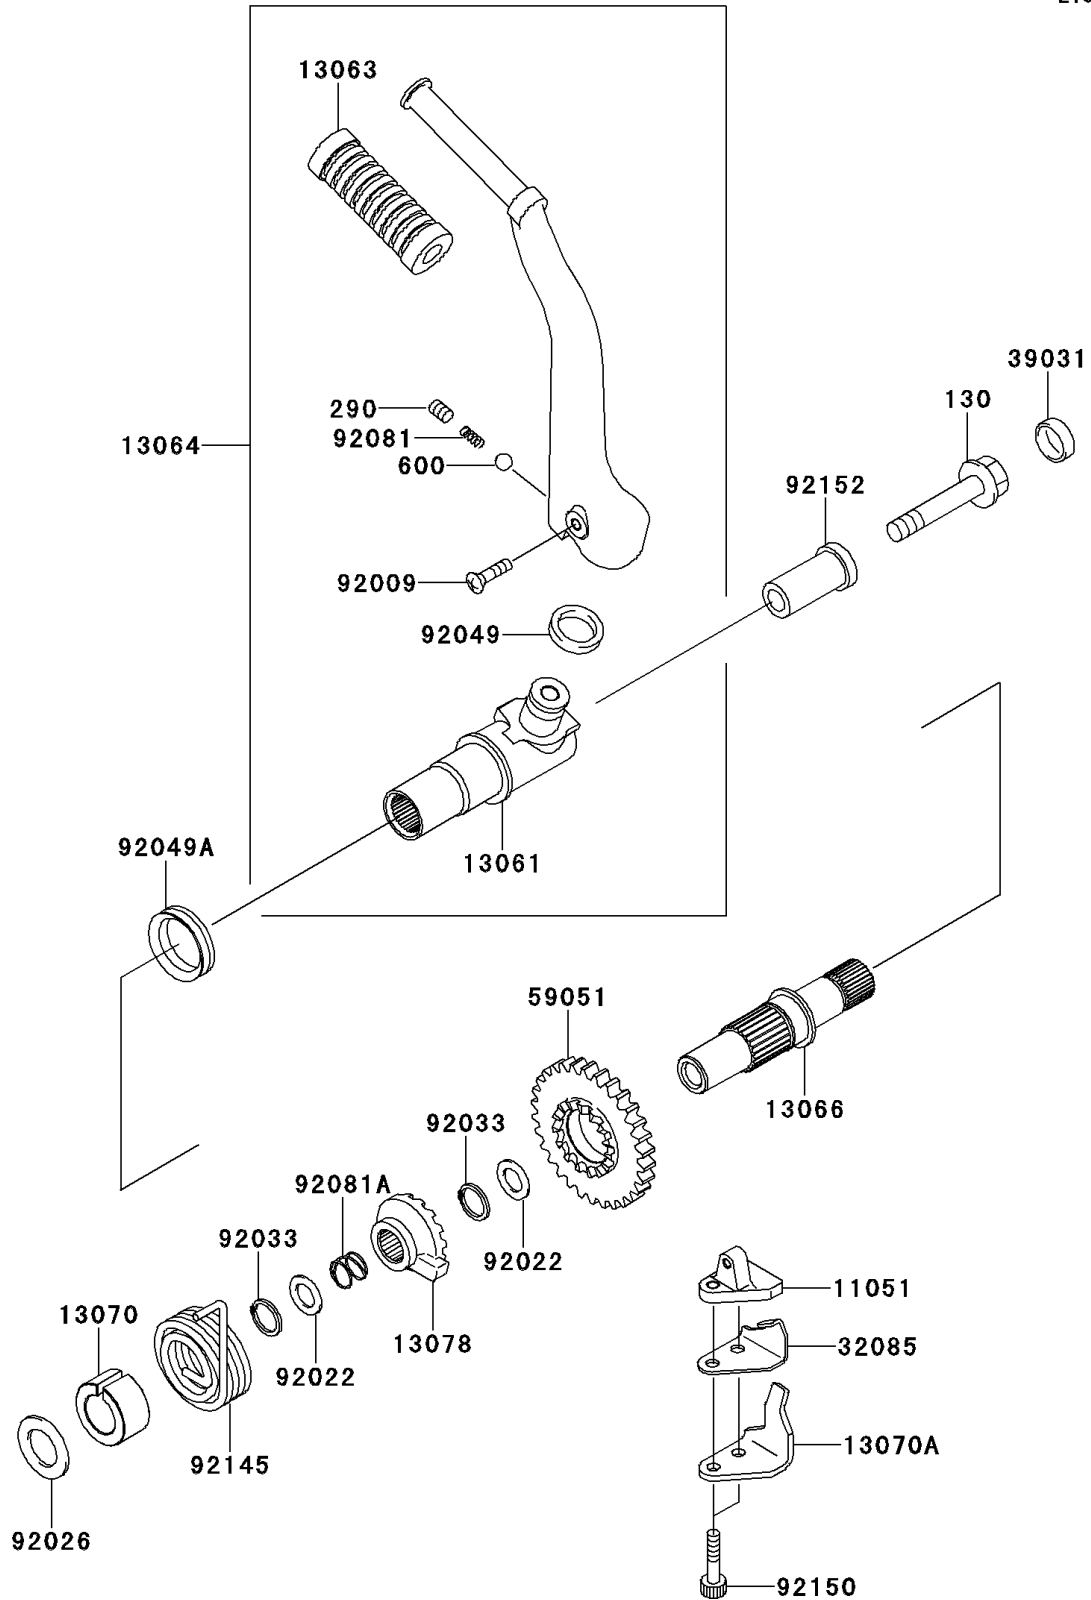

2000 W650 PARTS DIAGRAM

Kickstarter Mechanism

E1340

2000 W650 PARTS LIST

Kickstarter Mechanism

ITEM NAME	PART NUMBER	QUANTITY
BOLT-FLANGED (Ref # 130)	130T1070	1
SCREW-SET-SOCKET (Ref # 290)	290P0812	1
BALL-STEEL,1/4" (Ref # 600)	600A0800	1
BRACKET (Ref # 11051)	11051-1210	1
BOSS,KICK PEDAL (Ref # 13061)	13061-1728	1
DAMPER,KICK PEDAL (Ref # 13063)	13063-004	1
LEVER-ASSY-KICK,PEDAL (Ref # 13064)	13064-1192	1
SHAFT-KICK (Ref # 13066)	13066-1102	1
GUIDE,RETURN SPRING (Ref # 13070)	13070-1334	1
GUIDE (Ref # 13070A)	13070-1335	1
RATCHET (Ref # 13078)	13078-1051	1
STOPPER (Ref # 32085)	32085-1488	1
CAP-END (Ref # 39031)	39031-1061	1
GEAR-SPUR,KICK SHAFT (Ref # 59051)	59051-1376	1
SCREW,6X30 (Ref # 92009)	92009-1590	1
WASHER,25.3X30X0.5 (Ref # 92022)	92022-159	1
SPACER,KICK GUIDE (Ref # 92026)	92026-1537	1
RING-SNAP,24MM (Ref # 92033)	92033-026	1
SEAL-OIL (Ref # 92049)	92049-1406	1
SEAL-OIL (Ref # 92049A)	92049-1505	1
SPRING,KICK PEDAL (Ref # 92081)	92081-020	1
SPRING (Ref # 92081A)	92081-097	1
SPRING,KICK RETURN (Ref # 92145)	92145-1219	1
BOLT,SOCKET,6X40 (Ref # 92150)	92150-1653	1
COLLAR,KICKSTARTER (Ref # 92152)	92152-1145	1