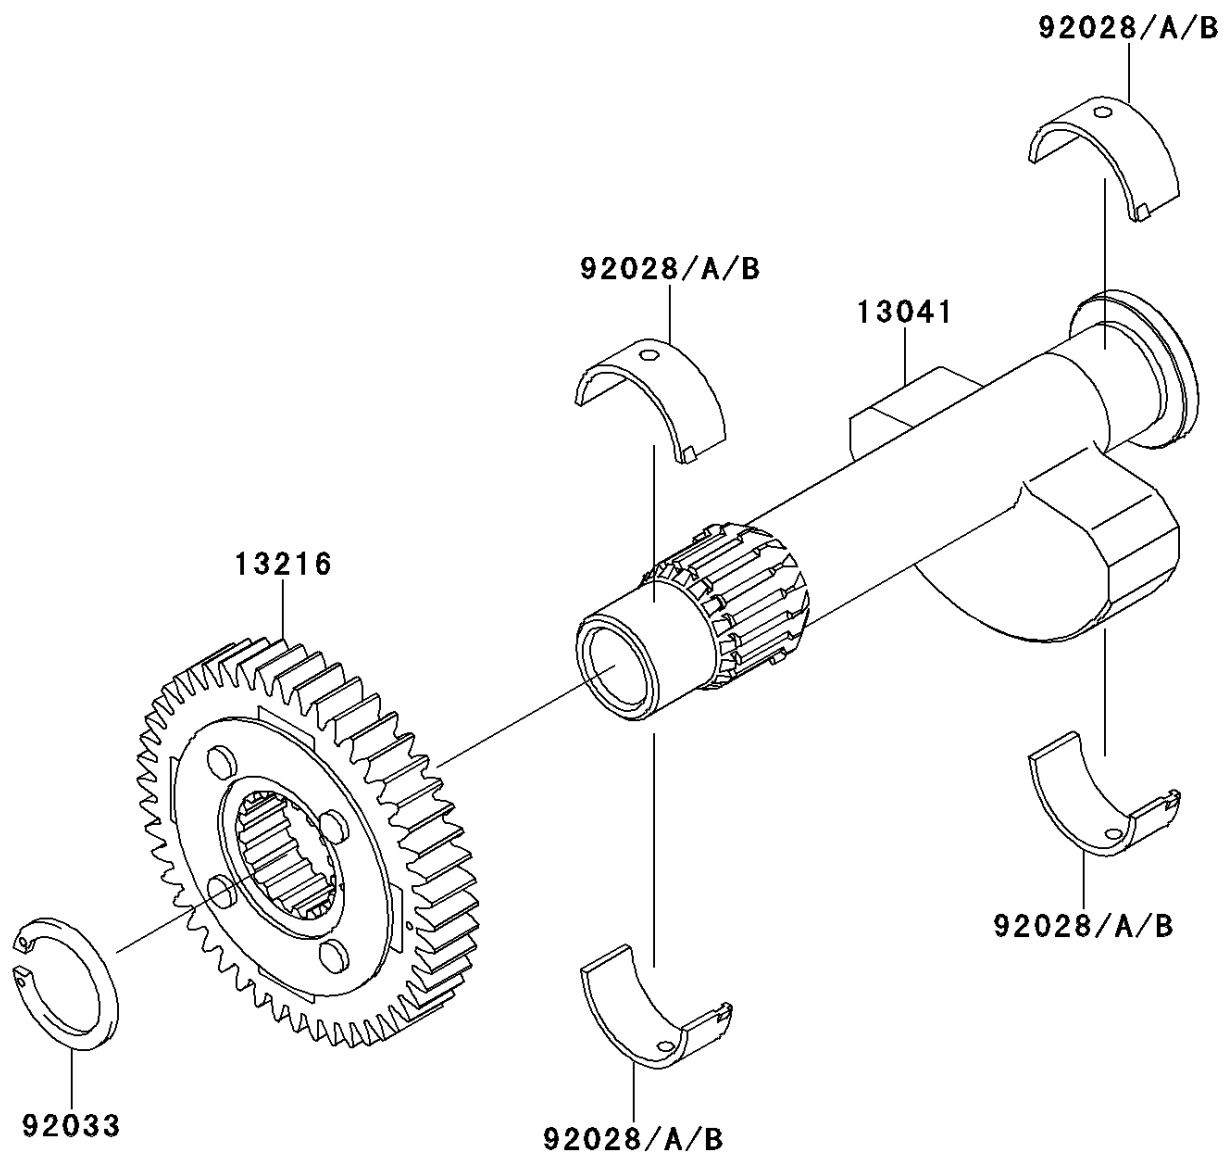

2000 W650 PARTS DIAGRAM

Balancer

E1323

2000 W650 PARTS LIST

Balancer

ITEM NAME	PART NUMBER	QUANTITY
BALANCER (Ref # 13041)	13041-1124	1
GEAR-COMP,BALANCER (Ref # 13216)	13216-1179	1
BUSHING,BALANCER SHAFT,BLUE (Ref # 92028)	92028-1909	1
BUSHING,BALANCER SHAFT,BLACK (Ref # 92028A)	92028-1910	1
BUSHING,BALANCER SHAFT,BROWN (Ref # 92028B)	92028-1911	1
RING-SNAP (Ref # 92033)	92033-1302	1