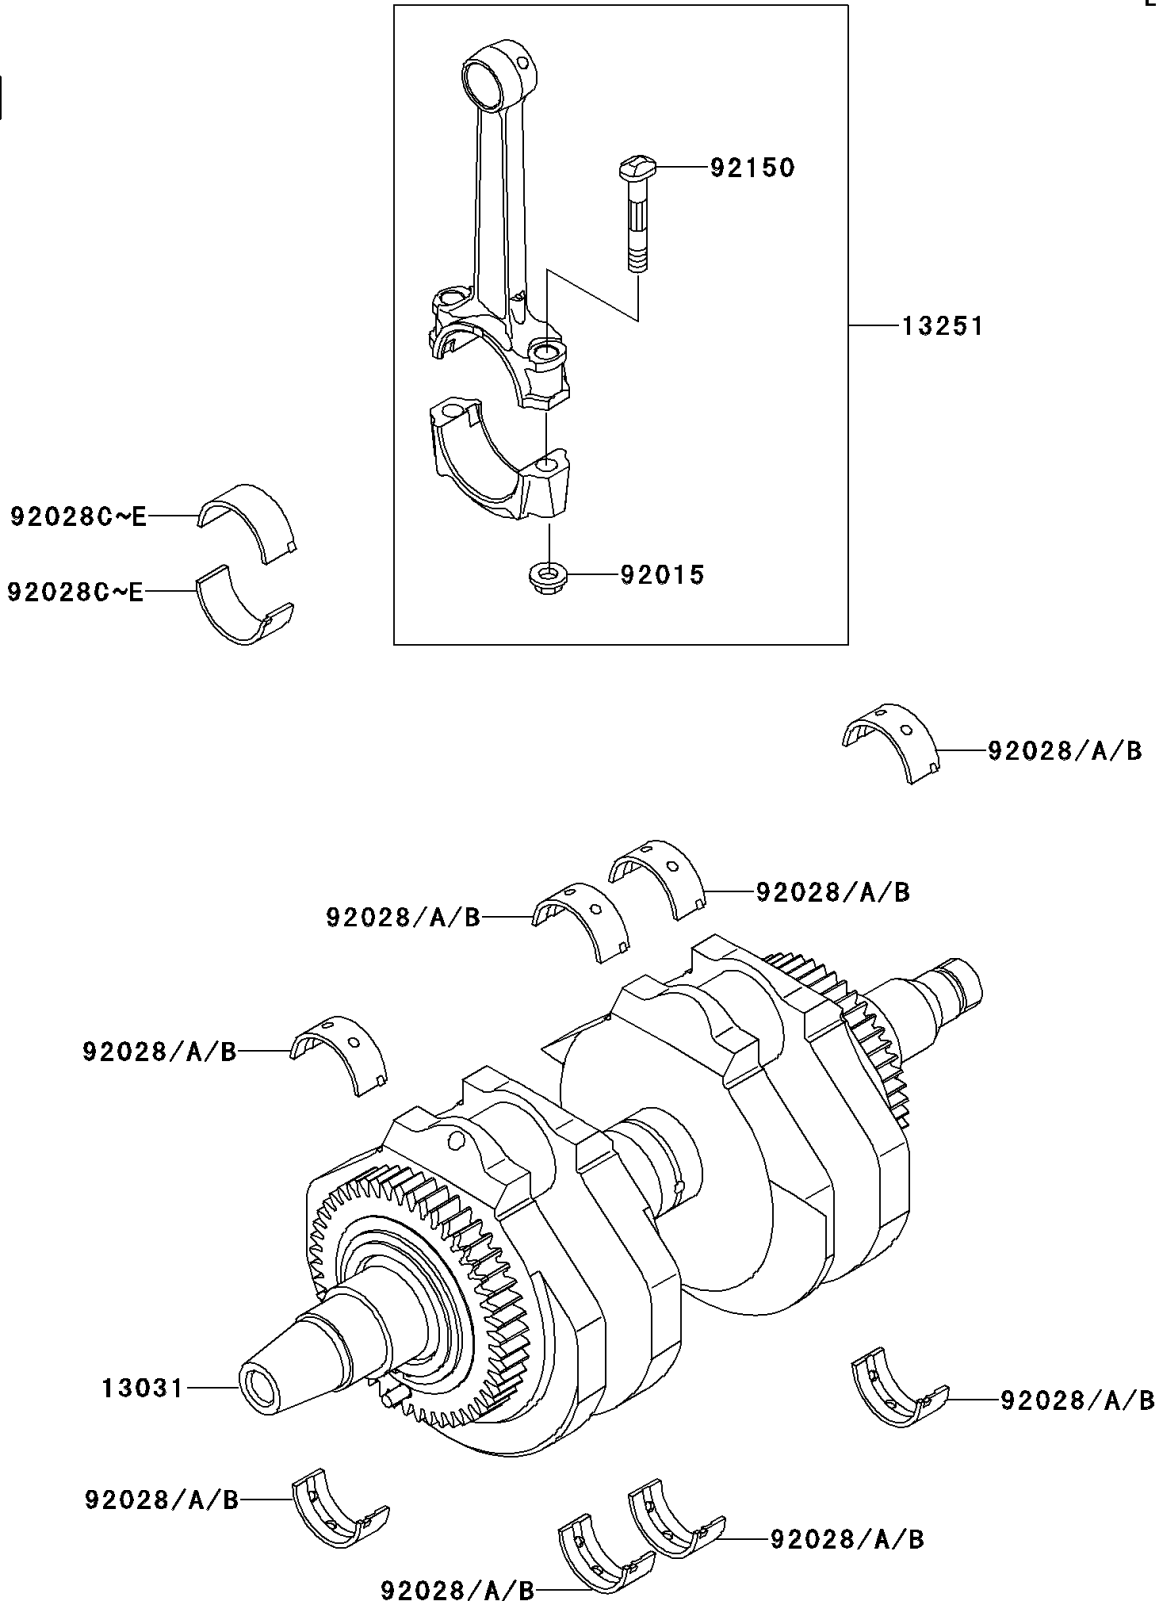

2000 W650 PARTS DIAGRAM

Crankshaft

E1321

2000 W650 PARTS LIST

Crankshaft

ITEM NAME	PART NUMBER	QUANTITY
CRANKSHAFT-COMP (Ref # 13031)	13031-1452	1
ROD-ASSY-CONNECTING,J (Ref # 13251)	13251-1123-JJ	1
NUT,FLANGED,8MM (Ref # 92015)	92015-1311	1
BUSHING,CRANKSHAFT,BLUE (Ref # 92028)	92028-1903	1
BUSHING,CRANKSHAFT,BLACK (Ref # 92028A)	92028-1904	1
BUSHING,CRANKSHAFT,BROWN (Ref # 92028B)	92028-1905	1
BUSHING,CONNECTING ROD,BLUE (Ref # 92028C)	92028-1906	1
BUSHING,CONNECTING ROD,BLACK (Ref # 92028D)	92028-1907	1
BUSHING,CONNECTING ROD,BROWN (Ref # 92028E)	92028-1908	1
BOLT,CONNECTING ROD,8MM (Ref # 92150)	92150-1216	1