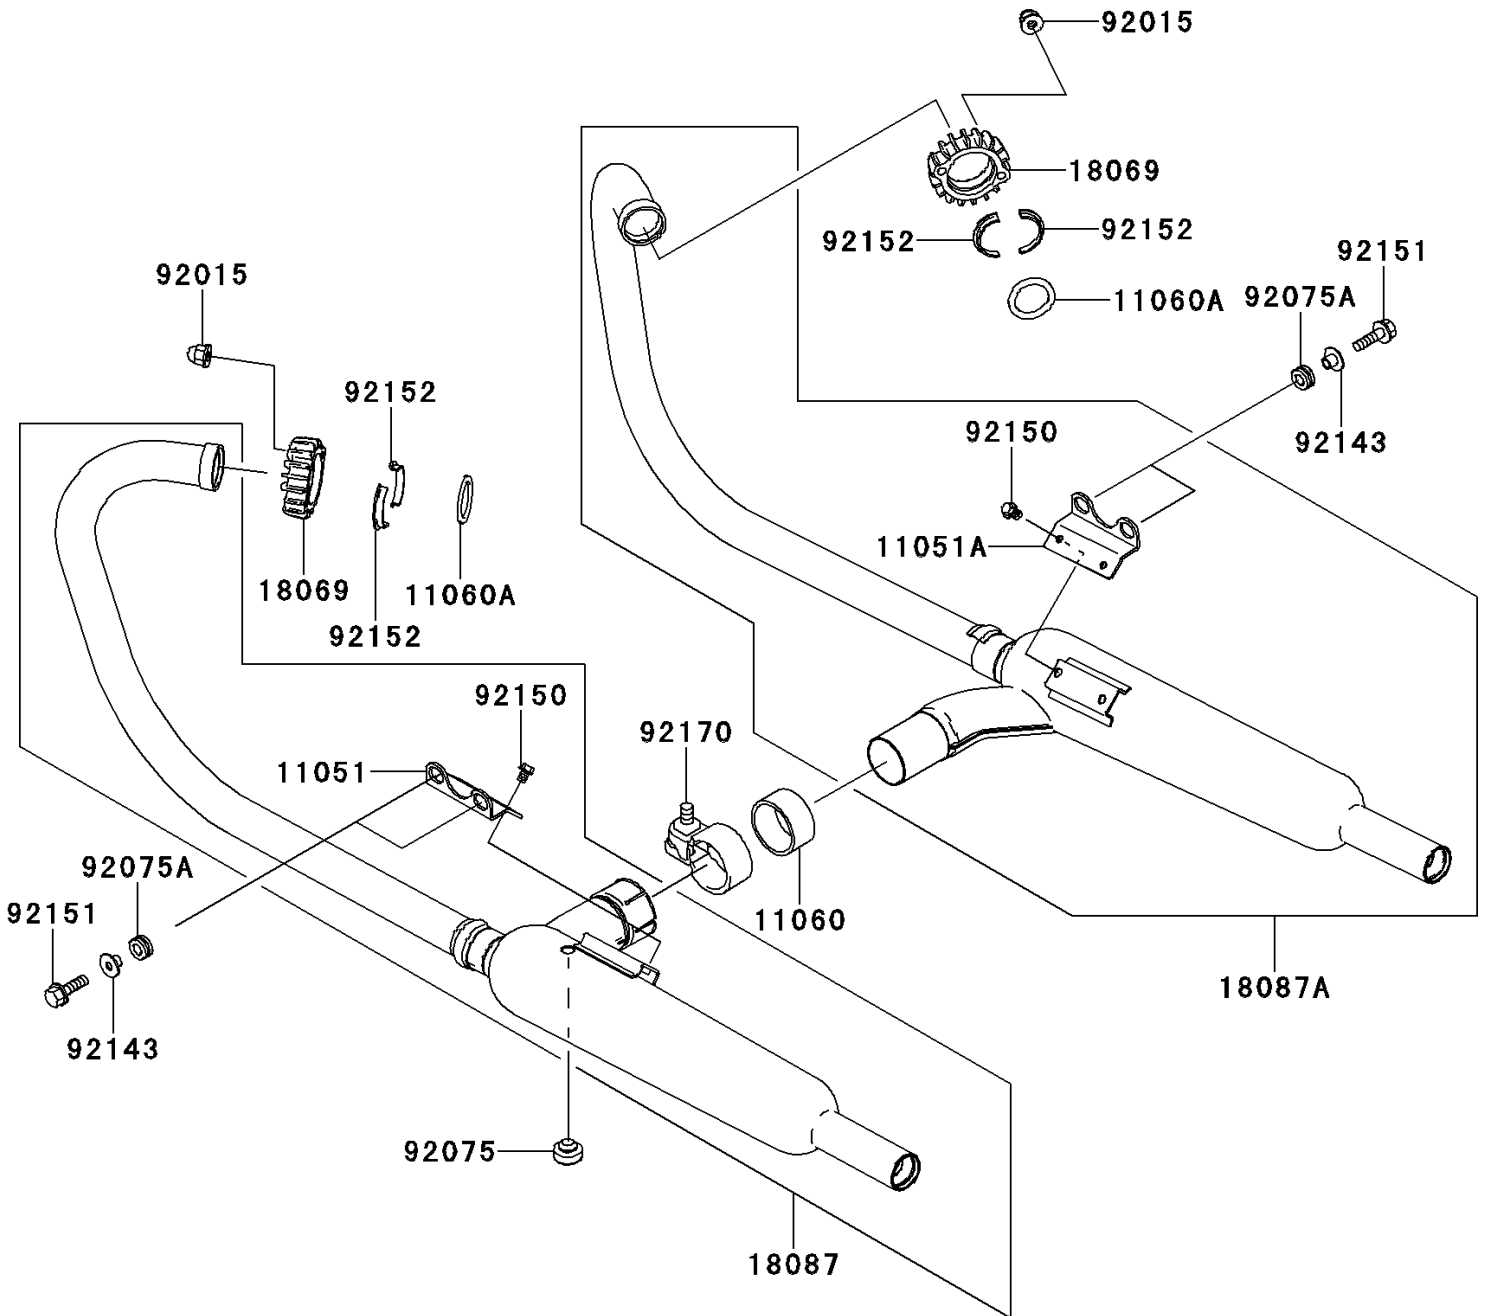

2000 W650 PARTS DIAGRAM

Muffler(s)

E1140

2000 W650 PARTS LIST

Muffler(s)

ITEM NAME	PART NUMBER	QUANTITY
BRACKET,LH (Ref # 11051)	11051-1214	1
BRACKET,RH (Ref # 11051A)	11051-1215	1
GASKET,MUFFLER CONNECTING (Ref # 11060)	11060-1376	1
GASKET,EXHAUST PIPE HOLDER (Ref # 11060A)	11060-1764	1
HOLDER-EXHAUST PIPE (Ref # 18069)	18069-1150	1
MUFFLER,LH (Ref # 18087)	18087-1102	1
MUFFLER,RH (Ref # 18087A)	18087-1103	1
NUT,CAP,8MM (Ref # 92015)	92015-1371	1
DAMPER (Ref # 92075)	92075-1045	1
DAMPER (Ref # 92075A)	92075-1898	1
COLLAR (Ref # 92143)	92143-1753	1
BOLT,8X12 (Ref # 92150)	92150-1780	1
BOLT,8X22 (Ref # 92151)	92151-1477	1
COLLAR,EXHAUST PIPE (Ref # 92152)	92152-1149	1
CLAMP,MUFFLER CONNECTING (Ref # 92170)	92170-1451	1