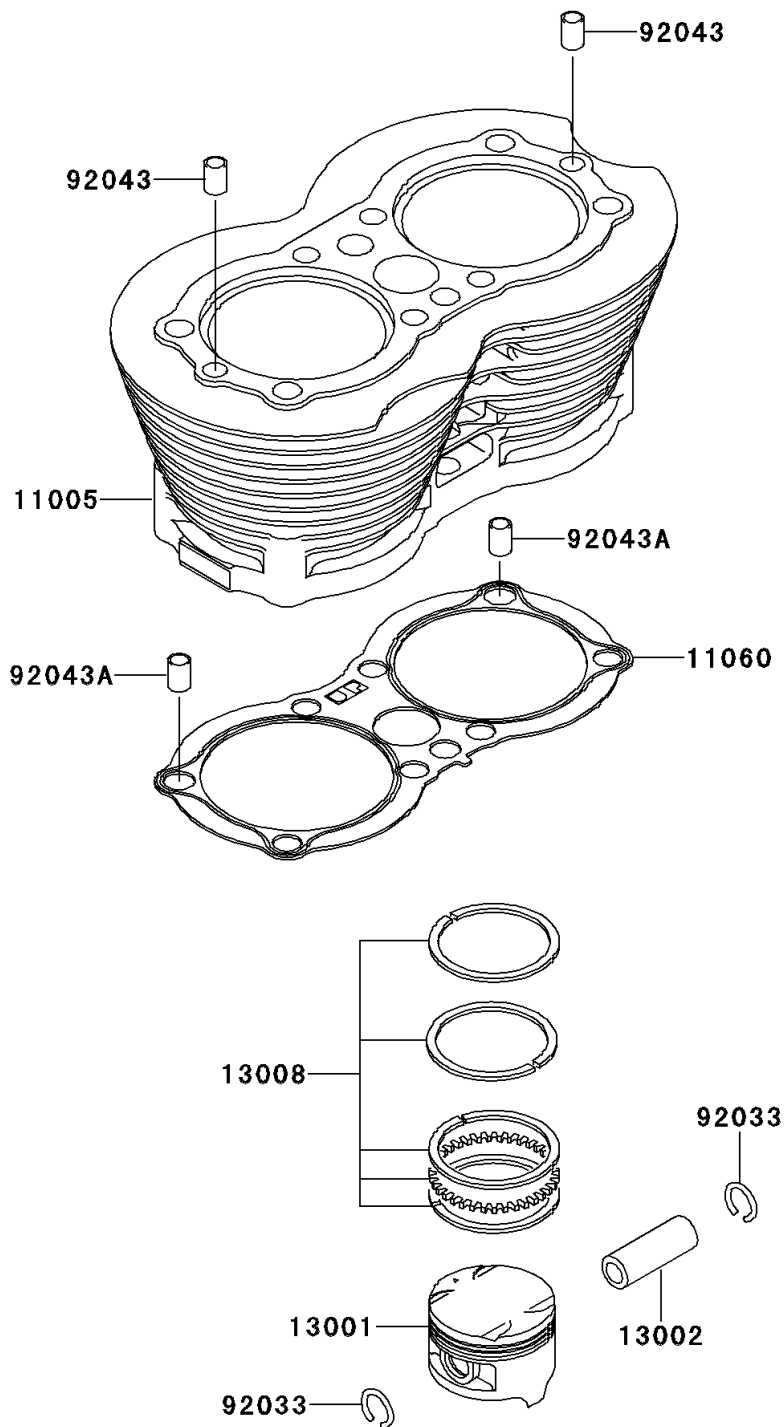

2000 W650 PARTS DIAGRAM

Cylinder/Piston(s)

E1120

2000 W650 PARTS LIST

Cylinder/Piston(s)

ITEM NAME	PART NUMBER	QUANTITY
CYLINDER-ENGINE (Ref # 11005)	11005-1898	1
GASKET,CYLINDER BASE (Ref # 11060)	11060-1889	1
PISTON-ENGINE (Ref # 13001)	13001-1569	1
PIN-PISTON (Ref # 13002)	13002-1086	1
RING-SET-PISTON (Ref # 13008)	13008-1194	1
RING-SNAP,20.5X1.2 (Ref # 92033)	92033-1099	1
PIN,DOWEL,10X14 (Ref # 92043)	92043-1037	1
PIN,11.5X14X14 (Ref # 92043A)	92043-1279	1