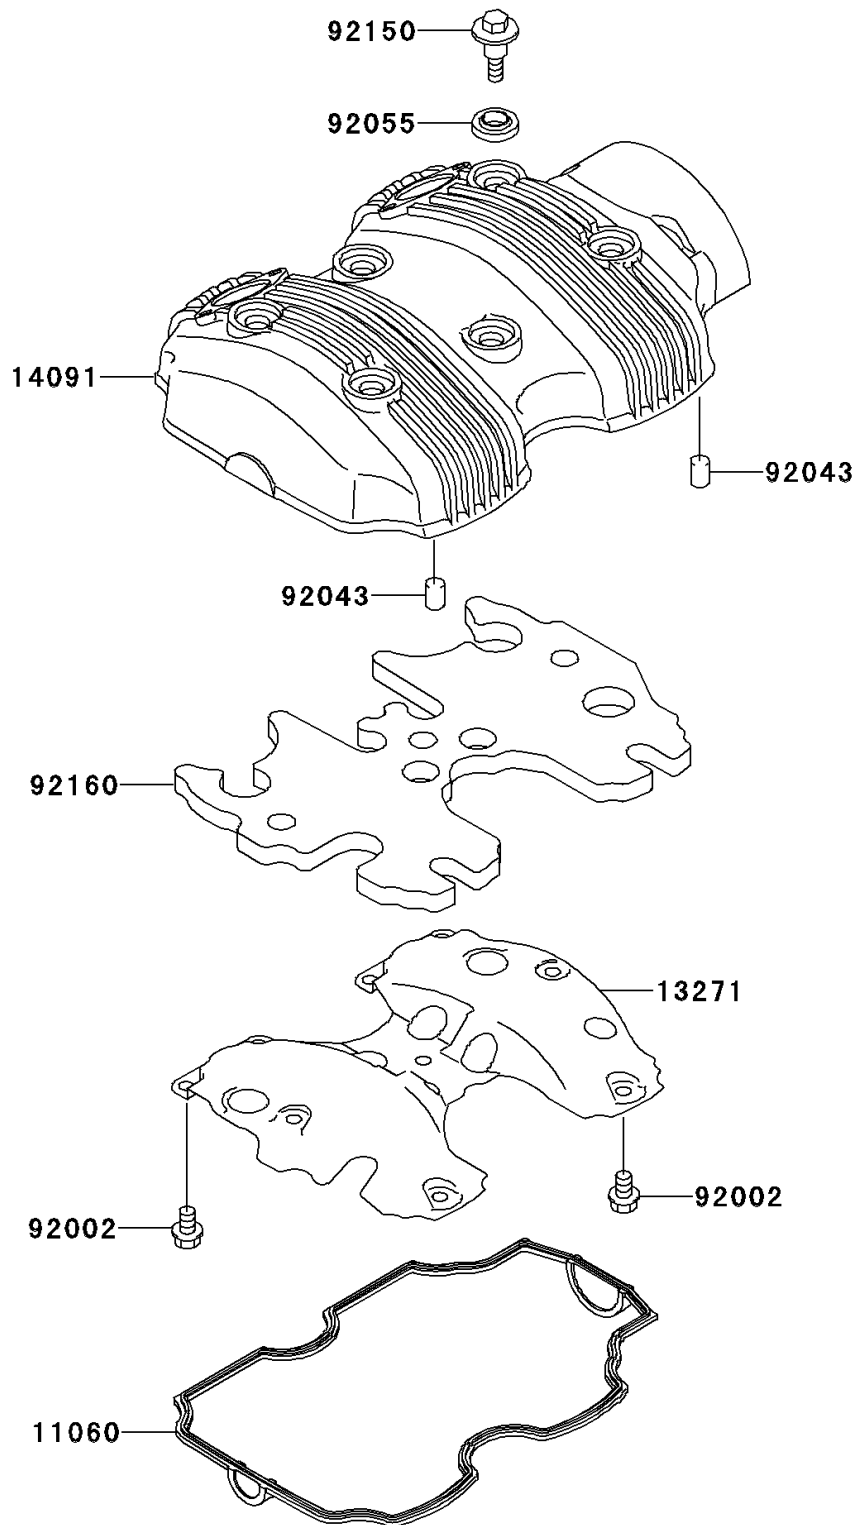

2000 W650 PARTS DIAGRAM

Cylinder Head Cover

E1112

2000 W650 PARTS LIST

Cylinder Head Cover

| ITEM NAME | PART NUMBER | QUANTITY |
|--------------------------------------|-------------|----------|
| GASKET,HEAD COVER (Ref # 11060) | 11060-1888 | 1 |
| PLATE,SOUND ARRESTER (Ref # 13271) | 13271-1184 | 1 |
| COVER,HEAD (Ref # 14091) | 14091-1078 | 1 |
| BOLT,6X10 (Ref # 92002) | 92002-1541 | 1 |
| PIN,4.2X6X12 (Ref # 92043) | 92043-1262 | 1 |
| RING-O,HEAD COVER BOLT (Ref # 92055) | 92055-1616 | 1 |
| BOLT,HEAD COVER (Ref # 92150) | 92150-1447 | 1 |
| DAMPER,SOUND ARRESTER (Ref # 92160) | 92160-1985 | 1 |