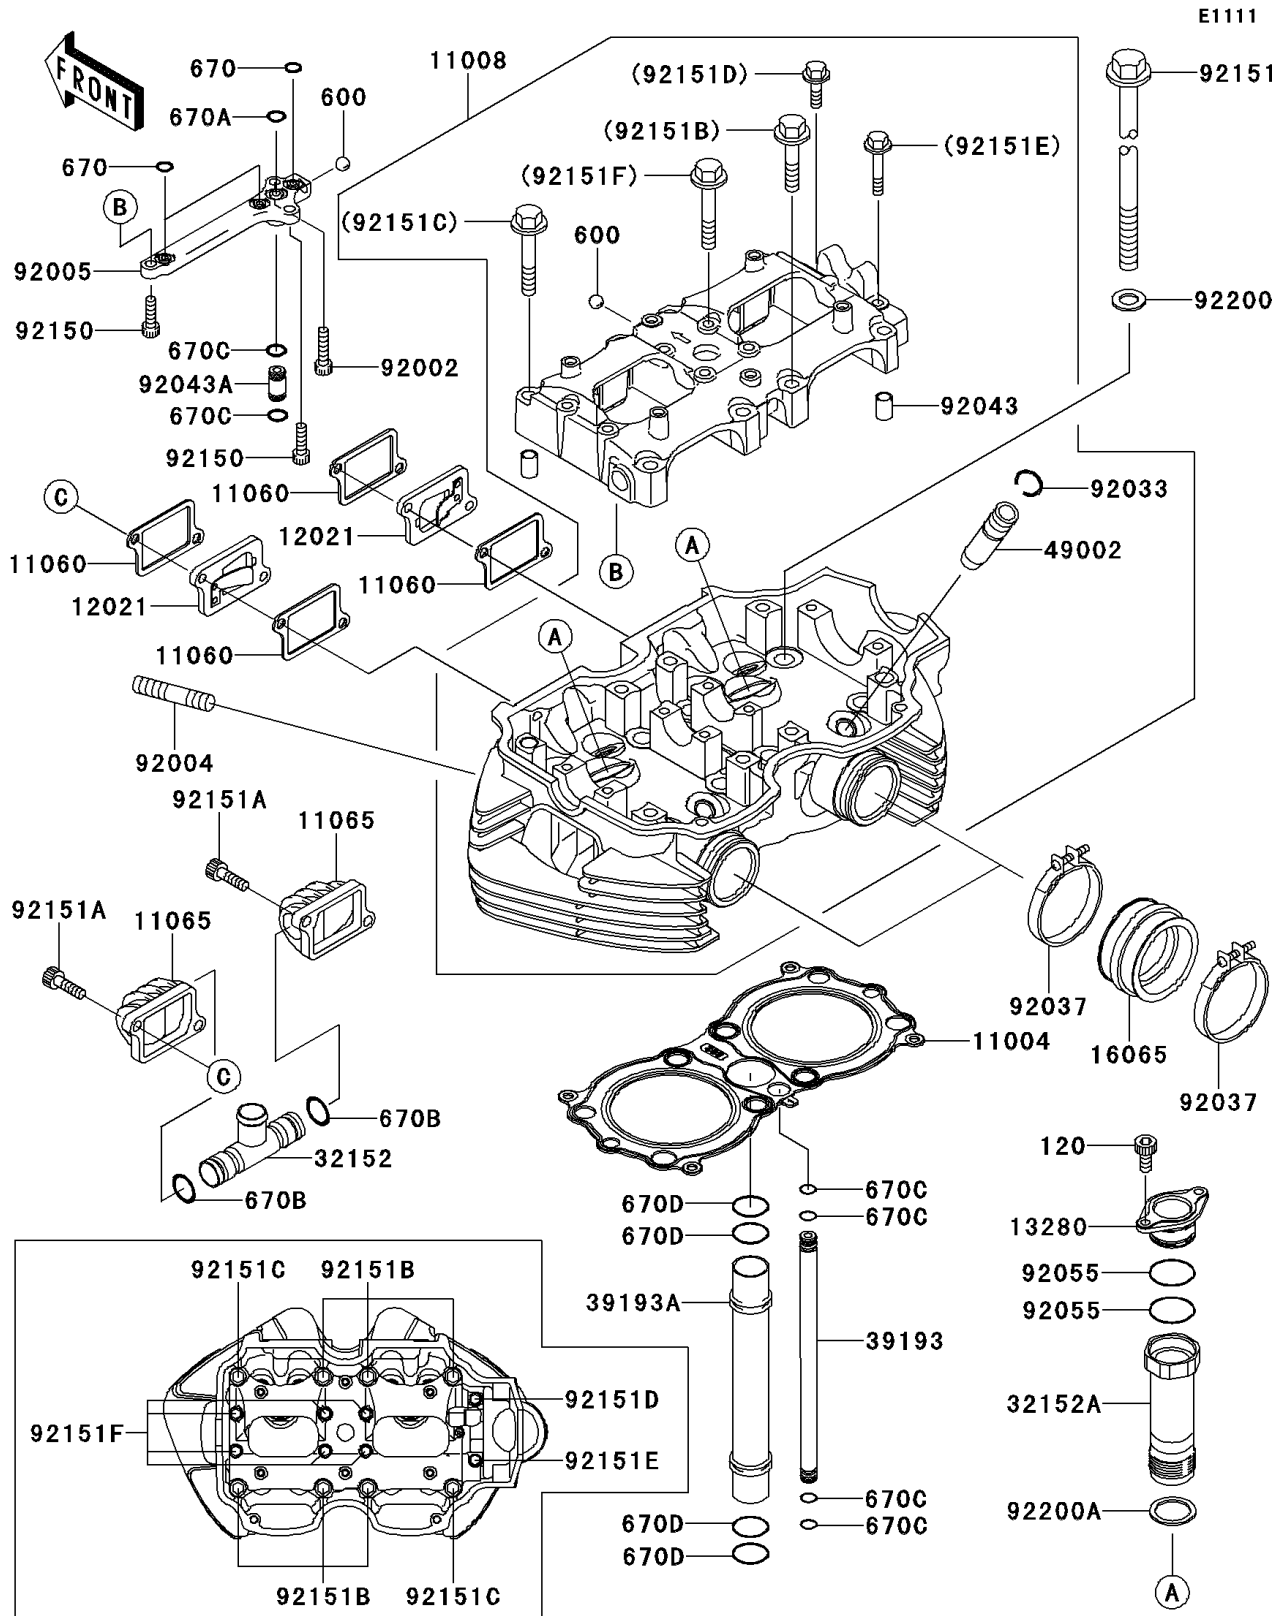

2000 W650 PARTS DIAGRAM

Cylinder Head

2000 W650 PARTS LIST

Cylinder Head

ITEM NAME	PART NUMBER	QUANTITY
BOLT-SOCKET (Ref # 120)	120R0514	1
BALL-STEEL,1/4" (Ref # 600)	600A0800	1
O RING,9MM (Ref # 670)	670D1509	1
O RING,10MM (Ref # 670A)	670D1510	1
O RING,14MM (Ref # 670B)	670D2014	1
O RING (Ref # 670C)	670E1507	1
O RING,22MM (Ref # 670D)	670E2022	1
GASKET-HEAD (Ref # 11004)	11004-1341	1
HEAD-COMP-CYLINDER (Ref # 11008)	11008-1362	1
GASKET,AIR SUCTION VALVE (Ref # 11060)	11060-1886	1
CAP,AIR SUCTION VALVE (Ref # 11065)	11065-1121	1
VALVE-ASSY-REED (Ref # 12021)	12021-1115	1
HOLDER (Ref # 13280)	13280-1118	1
HOLDER-CARBURETOR (Ref # 16065)	16065-1361	1
PIPE,AIR SUCTION VALVE (Ref # 32152)	32152-1900	1
PIPE,PLUG HOLE (Ref # 32152A)	32152-1901	1
PIPE-OIL (Ref # 39193)	39193-1045	1
PIPE-OIL (Ref # 39193A)	39193-1046	1
GUIDE-VALVE (Ref # 49002)	49002-1116	1
BOLT,SOCKET,6X25 (Ref # 92002)	92002-1696	1
STUD,8X30 (Ref # 92004)	92004-1121	1
FITTING (Ref # 92005)	92005-1361	1
RING-SNAP (Ref # 92033)	92033-1247	1
CLAMP (Ref # 92037)	92037-1523	1
PIN,DOWEL,10X14 (Ref # 92043)	92043-1037	1
PIN (Ref # 92043A)	92043-1587	1
RING-O,24.7X1.9 (Ref # 92055)	92055-1592	1
BOLT,SOCKET,6X20 (Ref # 92150)	92150-1880	1
BOLT,11X195 (Ref # 92151)	92151-1452	1

2000 W650 PARTS LIST

Cylinder Head

ITEM NAME	PART NUMBER	QUANTITY
BOLT,SOCKET,6X22 (Ref # 92151A)	92151-1455	1
BOLT,8X40 (Ref # 92151B)	92151-1621	1
BOLT,8X50 (Ref # 92151C)	92151-1622	1
BOLT,6X22 (Ref # 92151D)	92151-1623	1
BOLT,6X35 (Ref # 92151E)	92151-1624	1
BOLT,6X50 (Ref # 92151F)	92151-1625	1
WASHER,11.5X20.5X1.6 (Ref # 92200)	92200-1128	1
WASHER,22X26X1.2 (Ref # 92200A)	92200-1484	1