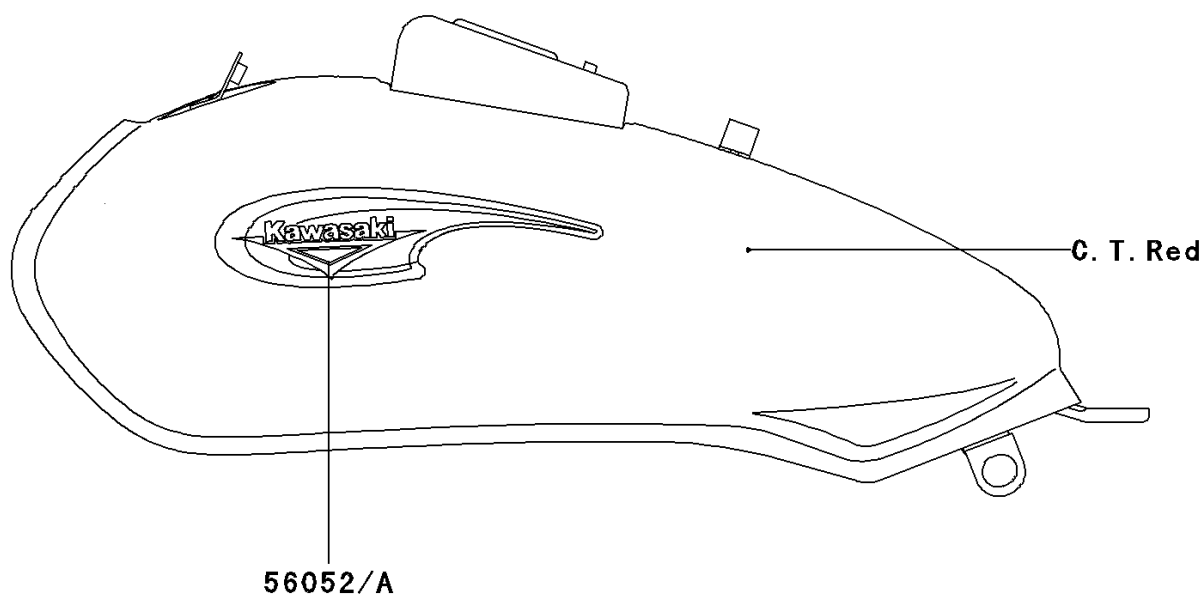

2001 Eliminator® 125 PARTS DIAGRAM

Decals(Red)(A4)

F2861

2001 Eliminator® 125 PARTS LIST

Decals(Red)(A4)

ITEM NAME	PART NUMBER	QUANTITY
MARK,FUEL TANK,LH (Ref # 56052)	56052-1150	1
MARK,FUEL TANK,RH (Ref # 56052A)	56052-1151	1
MARK,SIDE COVER,ELIMINATOR (Ref # 56052B)	56052-1328	1