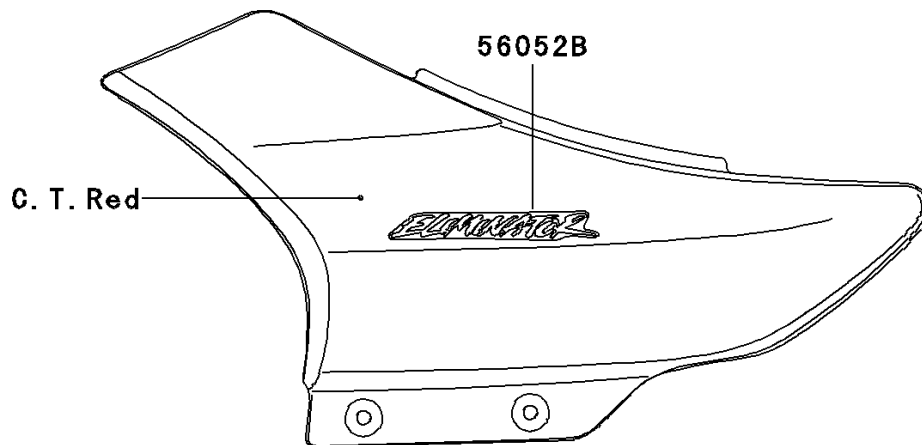

2001 Eliminator® 125 PARTS DIAGRAM

Decals(Red)(A4)

F2861

2001 Eliminator® 125 PARTS LIST

Decals(Red)(A4)

ITEM NAME	PART NUMBER	QUANTITY
MARK,FUEL TANK,LH (Ref # 56052)	56052-1150	1
MARK,FUEL TANK,RH (Ref # 56052A)	56052-1151	1
MARK,SIDE COVER,ELIMINATOR (Ref # 56052B)	56052-1328	1