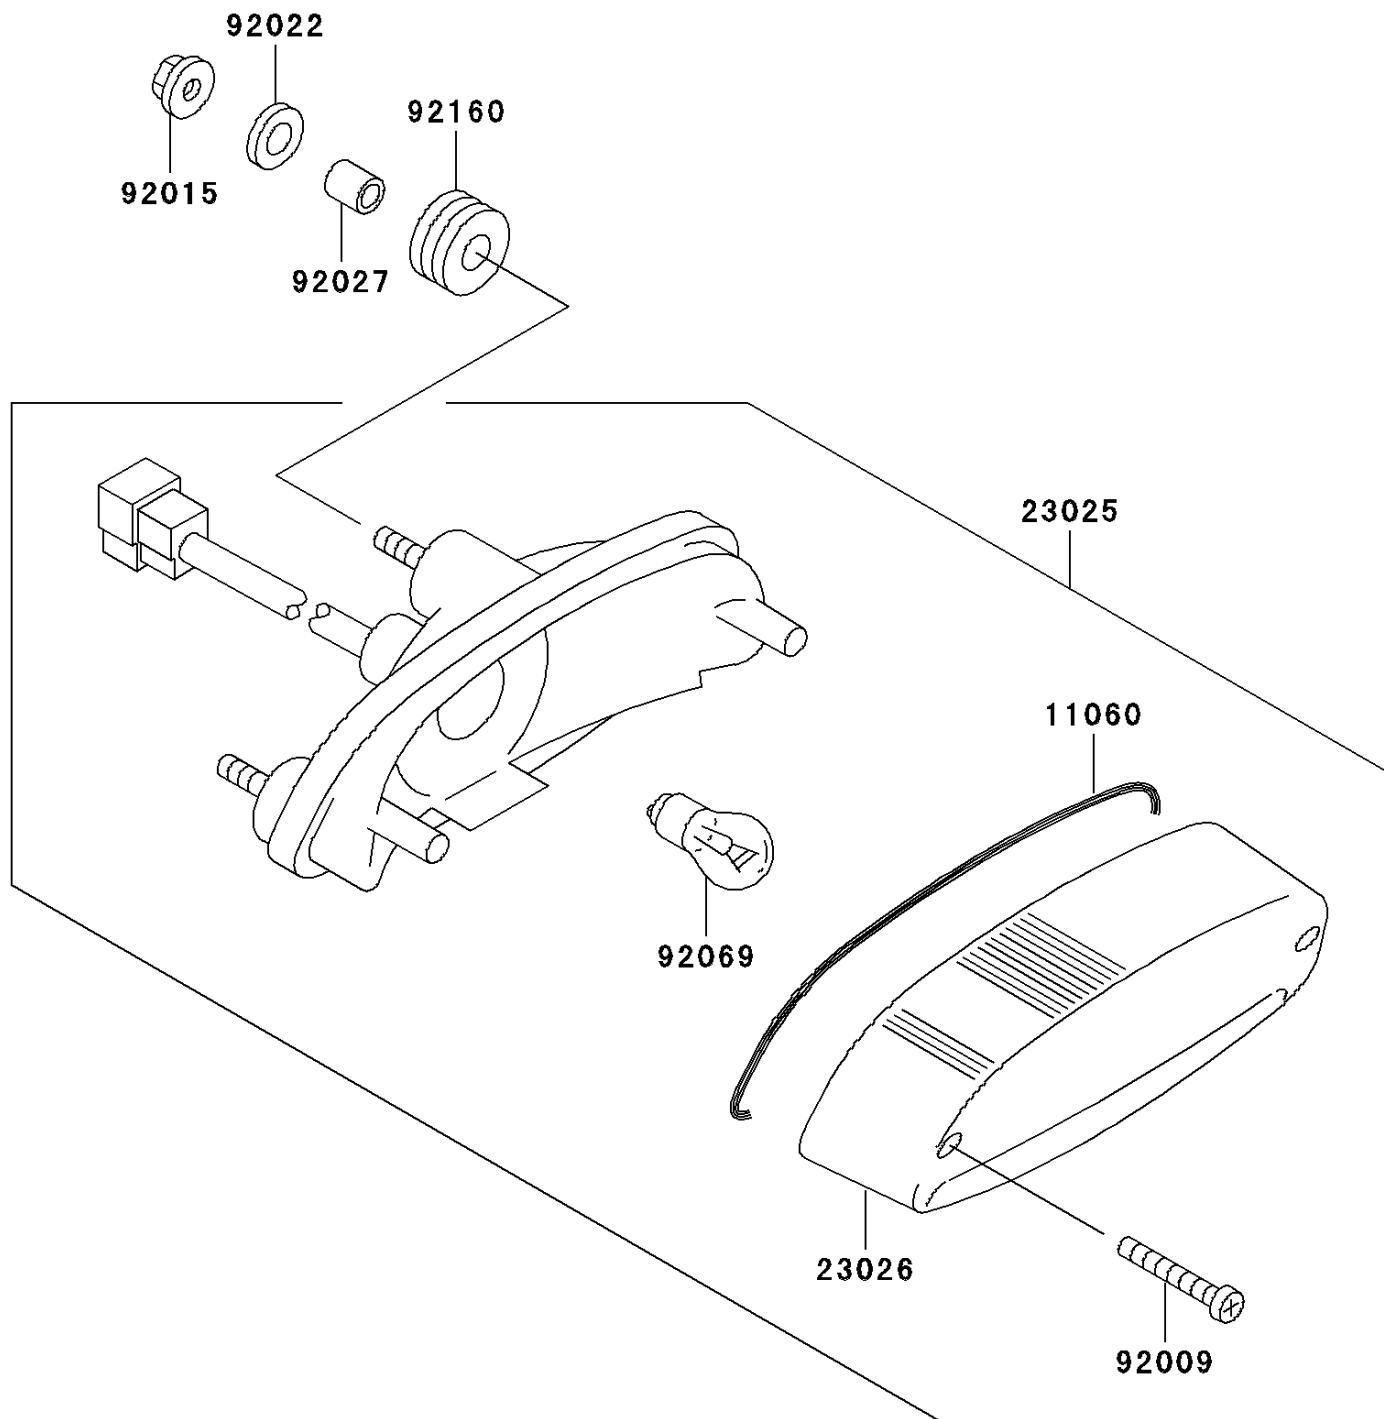

## 2001 Eliminator® 125 PARTS DIAGRAM

Taillight(s)

F2720

## 2001 Eliminator® 125 PARTS LIST

Taillight(s)

ITEM NAME	PART NUMBER	QUANTITY
GASKET, TAIL LAMP LENS (Ref # 11060)	11060-1174	1
LAMP-TAIL (Ref # 23025)	23025-1312	1
LENS, TAIL LAMP (Ref # 23026)	23026-1183	1
SCREW, TAPPING, 4X20 (Ref # 92009)	92009-1378	1
NUT, FLANGED, 6MM (Ref # 92015)	92015-1367	1
WASHER, 6.5X20X1.6 (Ref # 92022)	92022-1557	1
COLLAR, 6.8X10X12 (Ref # 92027)	92027-162	1
BULB, 12V 21/5W (Ref # 92069)	92069-063	1
DAMPER (Ref # 92160)	92160-1162	1