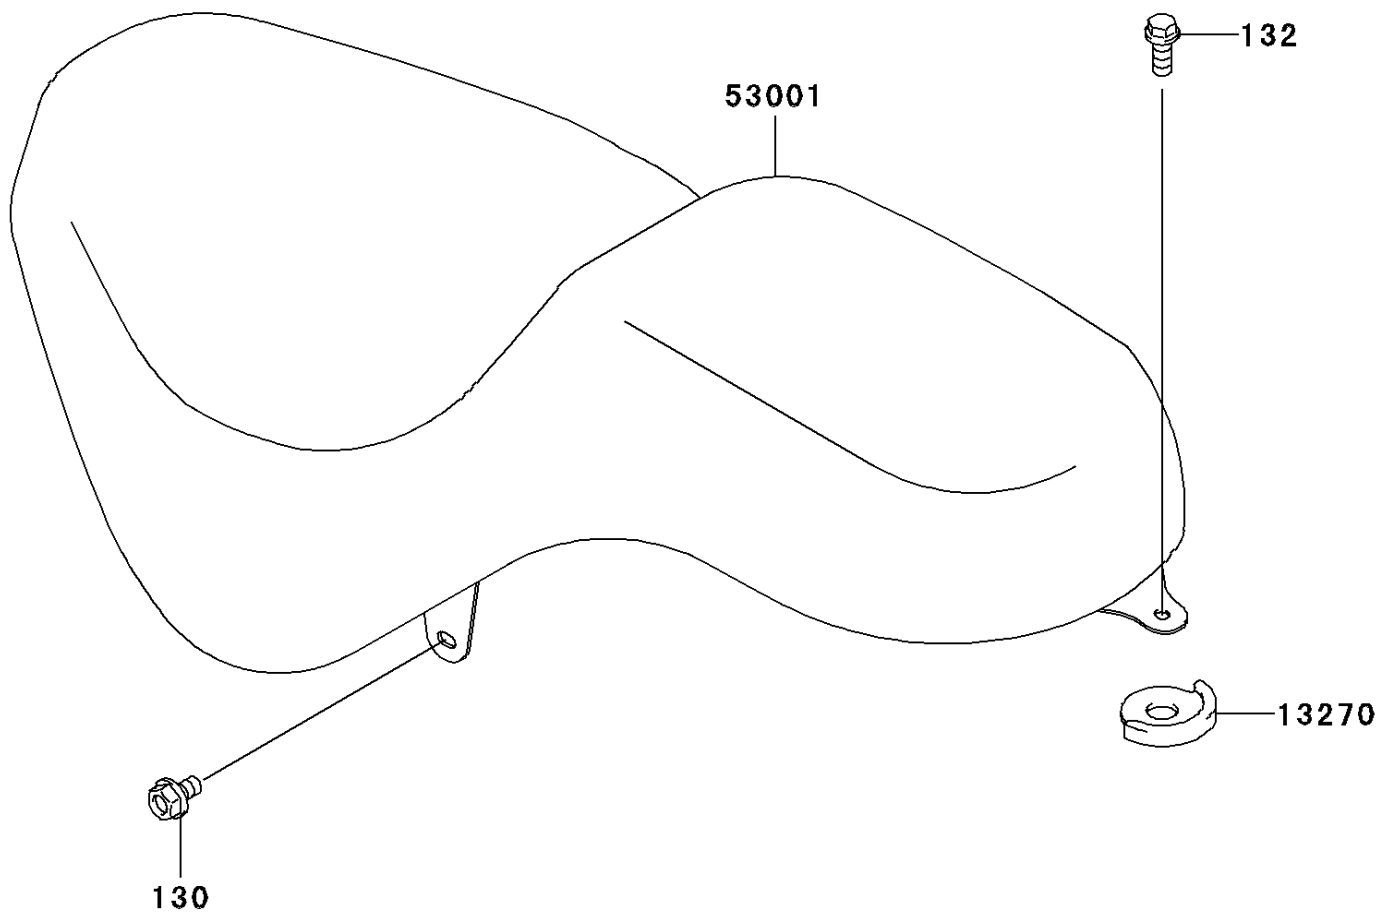

2001 Eliminator® 125 PARTS DIAGRAM

Seat

F2510

2001 Eliminator® 125 PARTS LIST

Seat

ITEM NAME	PART NUMBER	QUANTITY
BOLT-FLANGED (Ref # 130)	130J0610	1
BOLT-FLANGED-SMALL,6X14 (Ref # 132)	132E0614	1
PLATE,RR SEAT,FR (Ref # 13270)	13270-1484	1
SEAT-ASSY,DUAL,W/BAND,BLACK (Ref # 53001)	53001-1847-MA	1