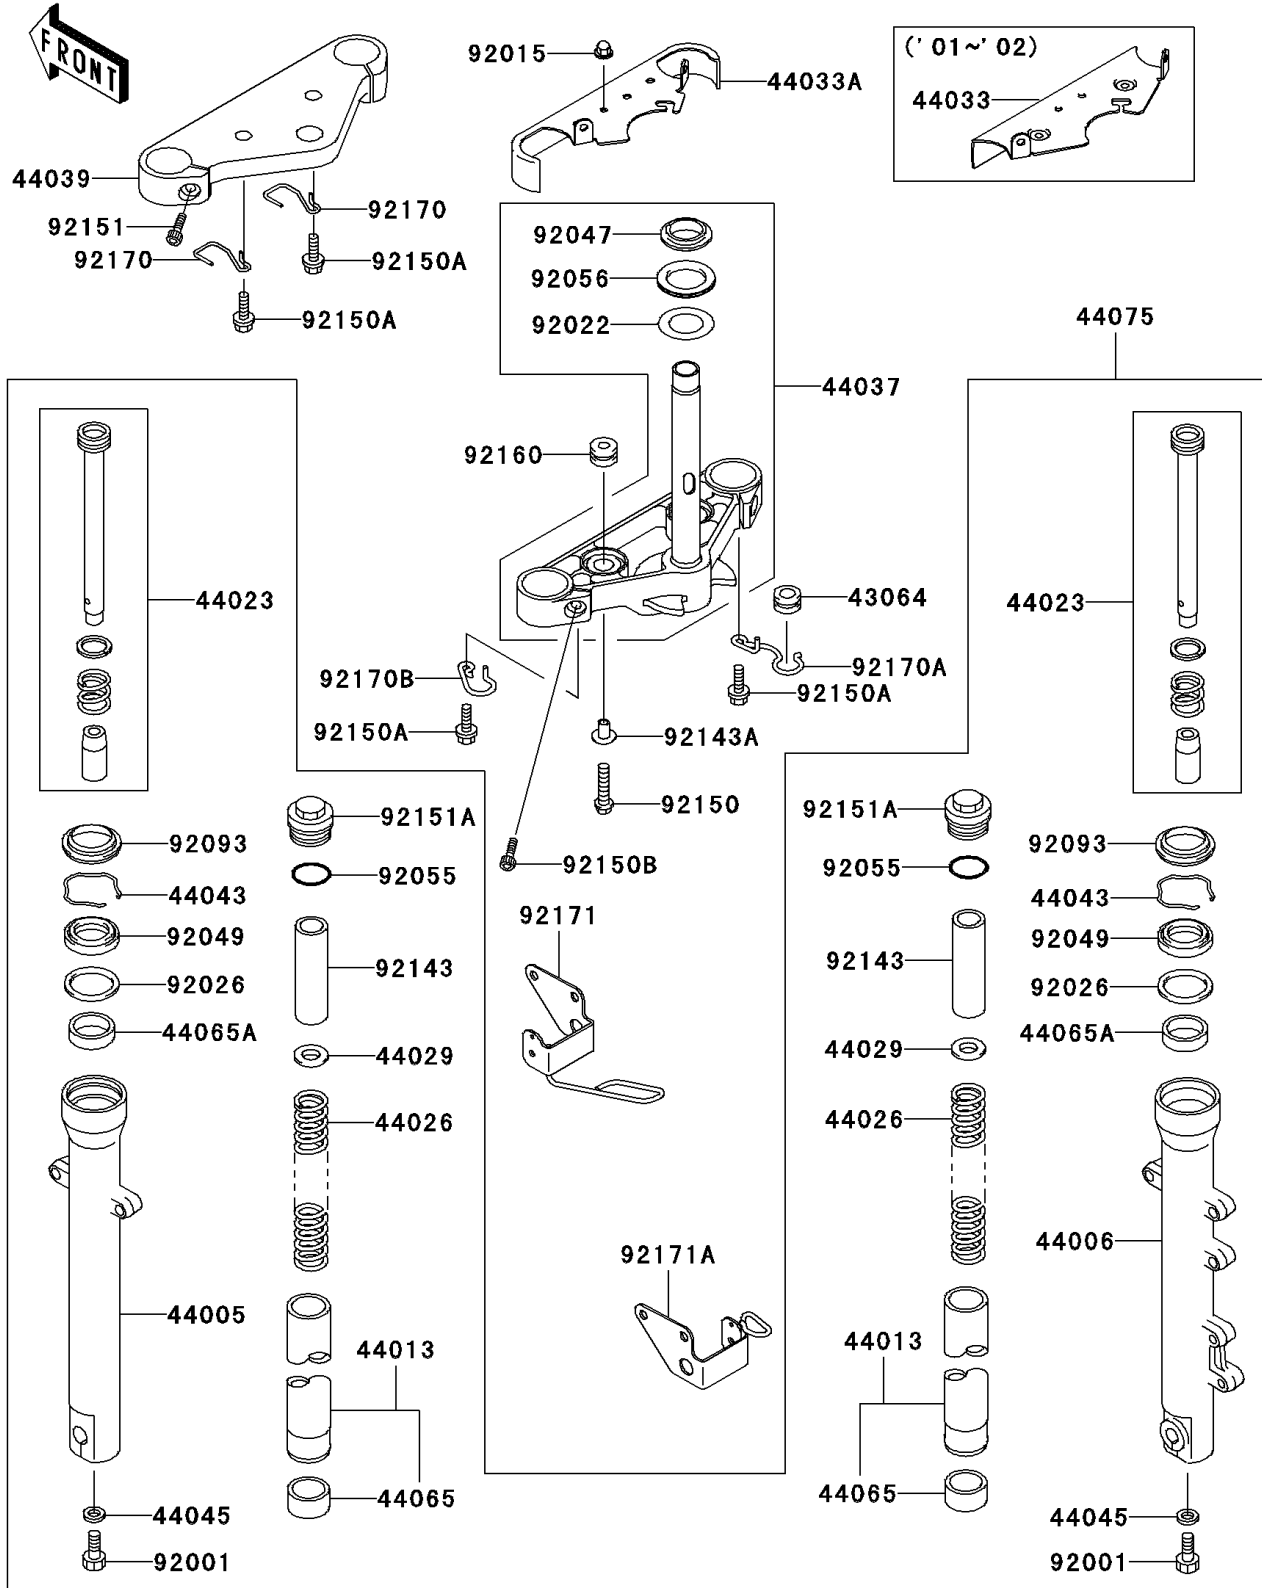

2001 Eliminator® 125 PARTS DIAGRAM

Front Fork

F2340

2001 Eliminator® 125 PARTS LIST

Front Fork

ITEM NAME	PART NUMBER	QUANTITY
GROMMET,HOSE CLAMP (Ref # 43064)	43064-007	1
PIPE-LEFT FORK OUTER (Ref # 44005)	44005-1391	1
PIPE-RIGHT FORK OUTER (Ref # 44006)	44006-1390	1
PIPE-FORK INNER (Ref # 44013)	44013-1444	1
CYLINDER-SET-FORK (Ref # 44023)	44023-1128	1
SPRING-FRONT FORK (Ref # 44026)	44026-1680	1
SEAT-FORK SPRING (Ref # 44029)	44029-1136	1
COVER-FORK (Ref # 44033)	44033-1226	1
HOLDER-FORK UNDER (Ref # 44037)	44037-1361	1
HOLDER-FORK UPPER (Ref # 44039)	44039-1275	1
RING,OIL SEAL STOPPER (Ref # 44043)	44043-057	1
GASKET,FORK CYLINDER BOLT (Ref # 44045)	44045-051	1
BUSHING-FRONT FORK,INNER PIPE (Ref # 44065)	44065-1123	1
BUSHING-FRONT FORK,OUTER TUBE (Ref # 44065A)	44065-1124	1
DAMPER-SET-FORK (Ref # 44075)	44075-1076	1
BOLT,FORK CYLINDER (Ref # 92001)	92001-1464	1
NUT,CAP,6MM (Ref # 92015)	92015-1385	1
WASHER,30.5X50X0.6 (Ref # 92022)	92022-231	1
SPACER (Ref # 92026)	92026-1365	1
RACE,STEERING STEM BEARING (Ref # 92047)	92047-012	1
SEAL-OIL,FORK OUTER TUBE (Ref # 92049)	92049-1340	1
RING-O,FORK TOP (Ref # 92055)	92055-1367	1
SEAL-OIL,STEERING STEM (Ref # 92056)	92056-003	1
SEAL,FORK OUTER TUBE (Ref # 92093)	92093-1280	1
COLLAR,FORK (Ref # 92143)	92143-1311	1
COLLAR,L=12 (Ref # 92143A)	92143-1683	1
BOLT,FLANGED,6X27 (Ref # 92150)	92150-1124	1
BOLT,6X14 (Ref # 92150A)	92150-1340	1
BOLT,SOCKET,10X25 (Ref # 92150B)	92150-1387	1

2001 Eliminator® 125 PARTS LIST

Front Fork

ITEM NAME	PART NUMBER	QUANTITY
BOLT (Ref # 92151)	92151-1261	1
BOLT,FORK TOP (Ref # 92151A)	92151-1262	1
DAMPER (Ref # 92160)	92160-1167	1
CLAMP,CABLE (Ref # 92170)	92170-1769	1
CLAMP,HOSE (Ref # 92170A)	92170-1840	1
CLAMP,CABLE (Ref # 92170B)	92170-1841	1
CLAMP,CABLE (Ref # 92171)	92171-1294	1
CLAMP,BRAKE HOSE (Ref # 92171A)	92171-1295	1