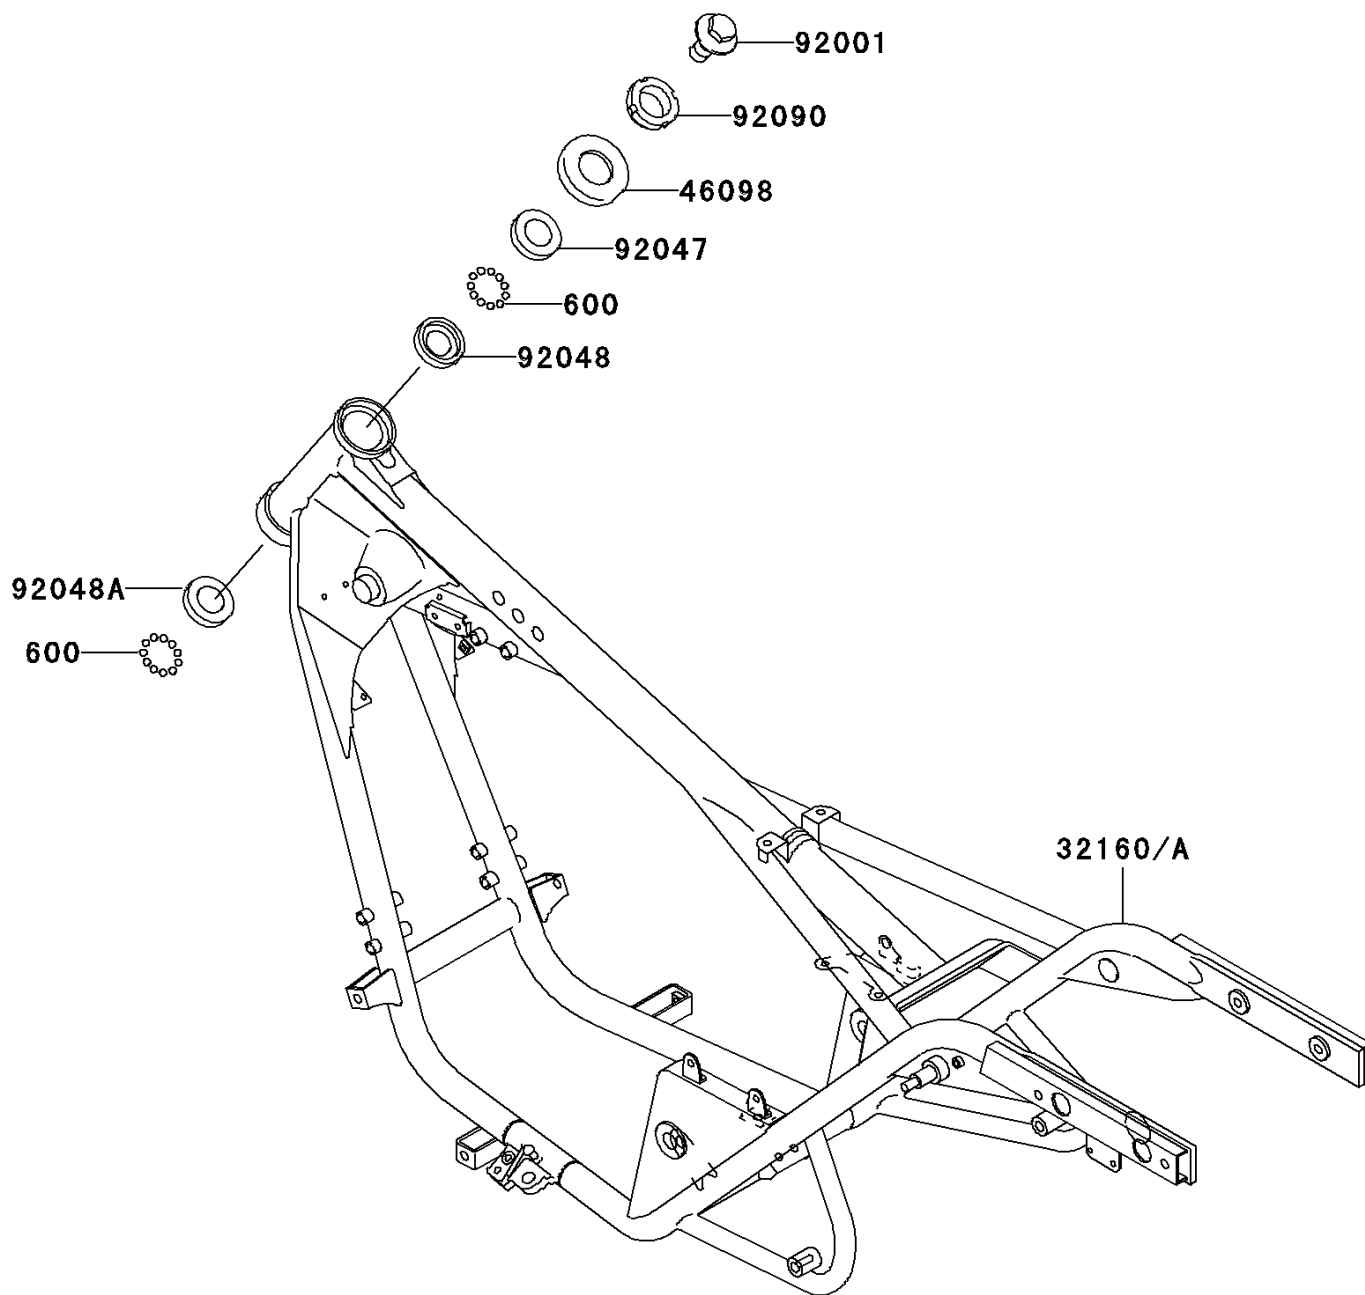

2001 Eliminator® 125 PARTS DIAGRAM

Frame

F2120

2001 Eliminator® 125 PARTS LIST

Frame

ITEM NAME	PART NUMBER	QUANTITY
BALL-STEEL,1/4" (Ref # 600)	600A0800	1
FRAME-COMP (Ref # 32160)	32160-1644	1
CAP,STEERING STEM (Ref # 46098)	46098-016	1
BOLT,FLANGED,16X22 (Ref # 92001)	92001-1488	1
RACE,STEERING STEM BEARING (Ref # 92047)	92047-011	1
RACE,STEERING STEM BEARING (Ref # 92048)	92048-006	1
RACE,STEERING STEM BEARING (Ref # 92048A)	92048-008	1
NUT,30MM (Ref # 92090)	92090-007	1