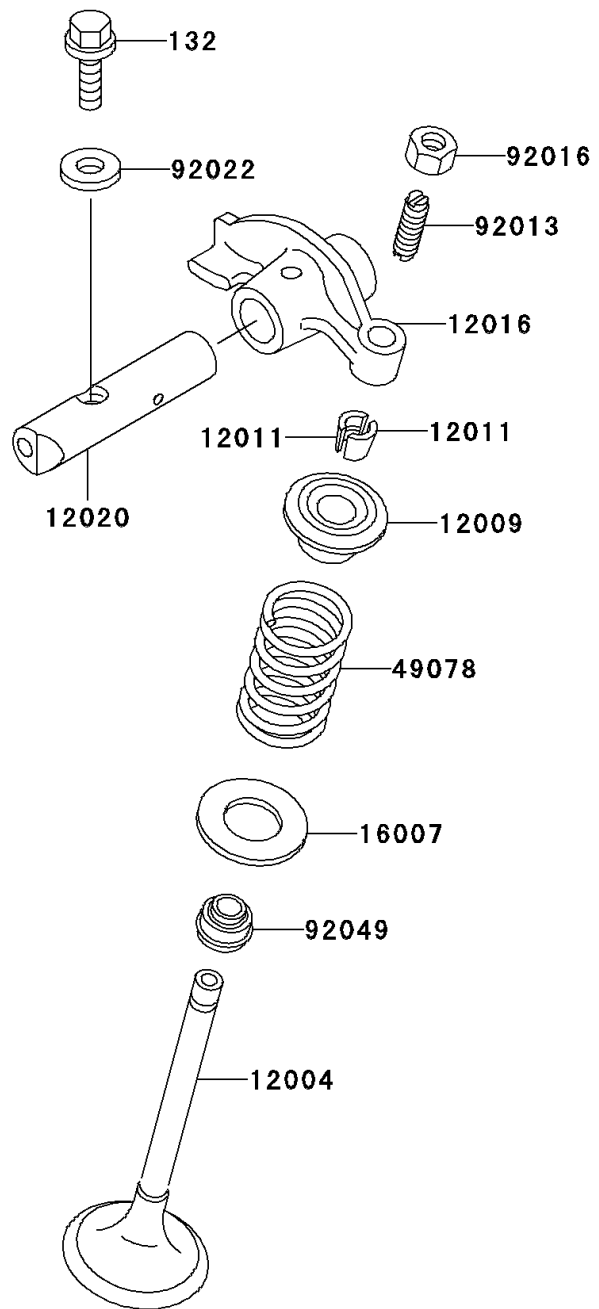

2001 Eliminator® 125 PARTS DIAGRAM

Valve(s)

E1210

2001 Eliminator® 125 PARTS LIST

Valve(s)

ITEM NAME	PART NUMBER	QUANTITY
BOLT-FLANGED-SMALL (Ref # 132)	132V0625	1
VALVE-INTAKE (Ref # 12004)	12004-1134	1
VALVE-EXHAUST (Ref # 12005)	12005-1262	1
RETAINER-VALVE SPRING,INTAKE (Ref # 12009)	12009-1074	1
COLLET (Ref # 12011)	12011-1053	1
ARM-ROCKER (Ref # 12016)	12016-1115	1
SHAFT-ROCKER (Ref # 12020)	12020-1074	1
SEAT-SPRING (Ref # 16007)	16007-1159	1
SPRING-ENGINE VALVE (Ref # 49078)	49078-1152	1
SCREW,6MM (Ref # 92013)	92013-009	1
NUT,6MM (Ref # 92016)	92016-061	1
WASHER,6.1X12X1 (Ref # 92022)	92022-077	1
SEAL-OIL (Ref # 92049)	92049-1349	1