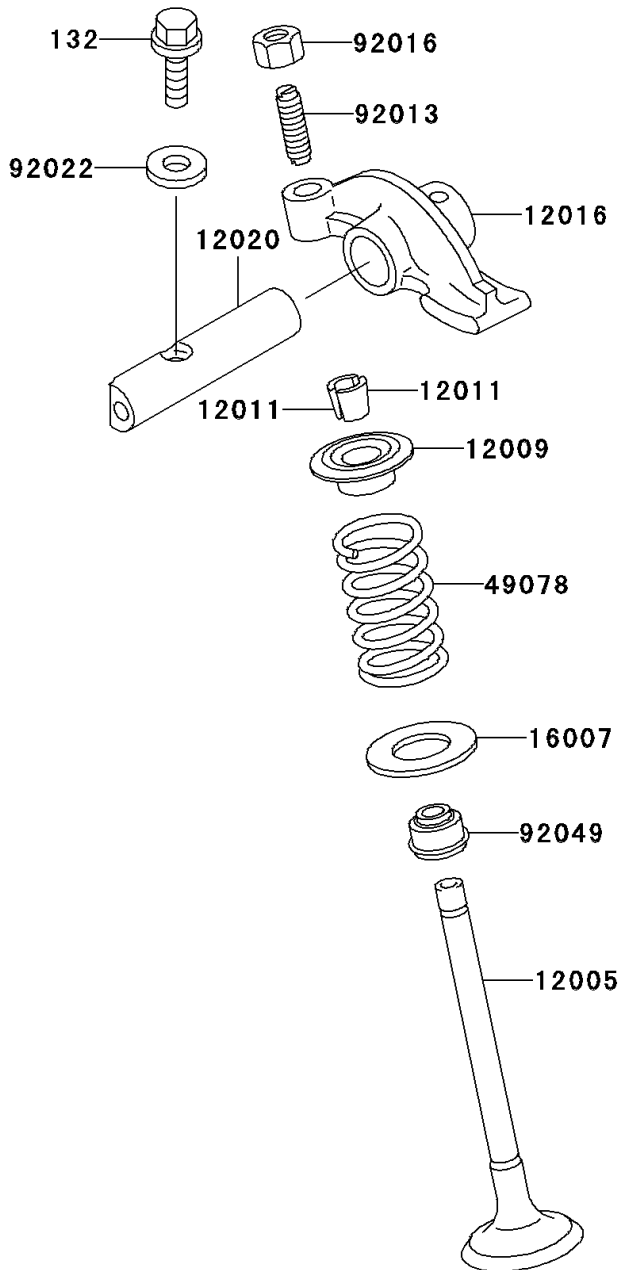

2001 Eliminator® 125 PARTS DIAGRAM

Valve(s)

E1210

2001 Eliminator® 125 PARTS LIST

Valve(s)

ITEM NAME	PART NUMBER	QUANTITY
BOLT-FLANGED-SMALL (Ref # 132)	132V0625	1
VALVE-INTAKE (Ref # 12004)	12004-1134	1
VALVE-EXHAUST (Ref # 12005)	12005-1262	1
RETAINER-VALVE SPRING,INTAKE (Ref # 12009)	12009-1074	1
COLLET (Ref # 12011)	12011-1053	1
ARM-ROCKER (Ref # 12016)	12016-1115	1
SHAFT-ROCKER (Ref # 12020)	12020-1074	1
SEAT-SPRING (Ref # 16007)	16007-1159	1
SPRING-ENGINE VALVE (Ref # 49078)	49078-1152	1
SCREW,6MM (Ref # 92013)	92013-009	1
NUT,6MM (Ref # 92016)	92016-061	1
WASHER,6.1X12X1 (Ref # 92022)	92022-077	1
SEAL-OIL (Ref # 92049)	92049-1349	1