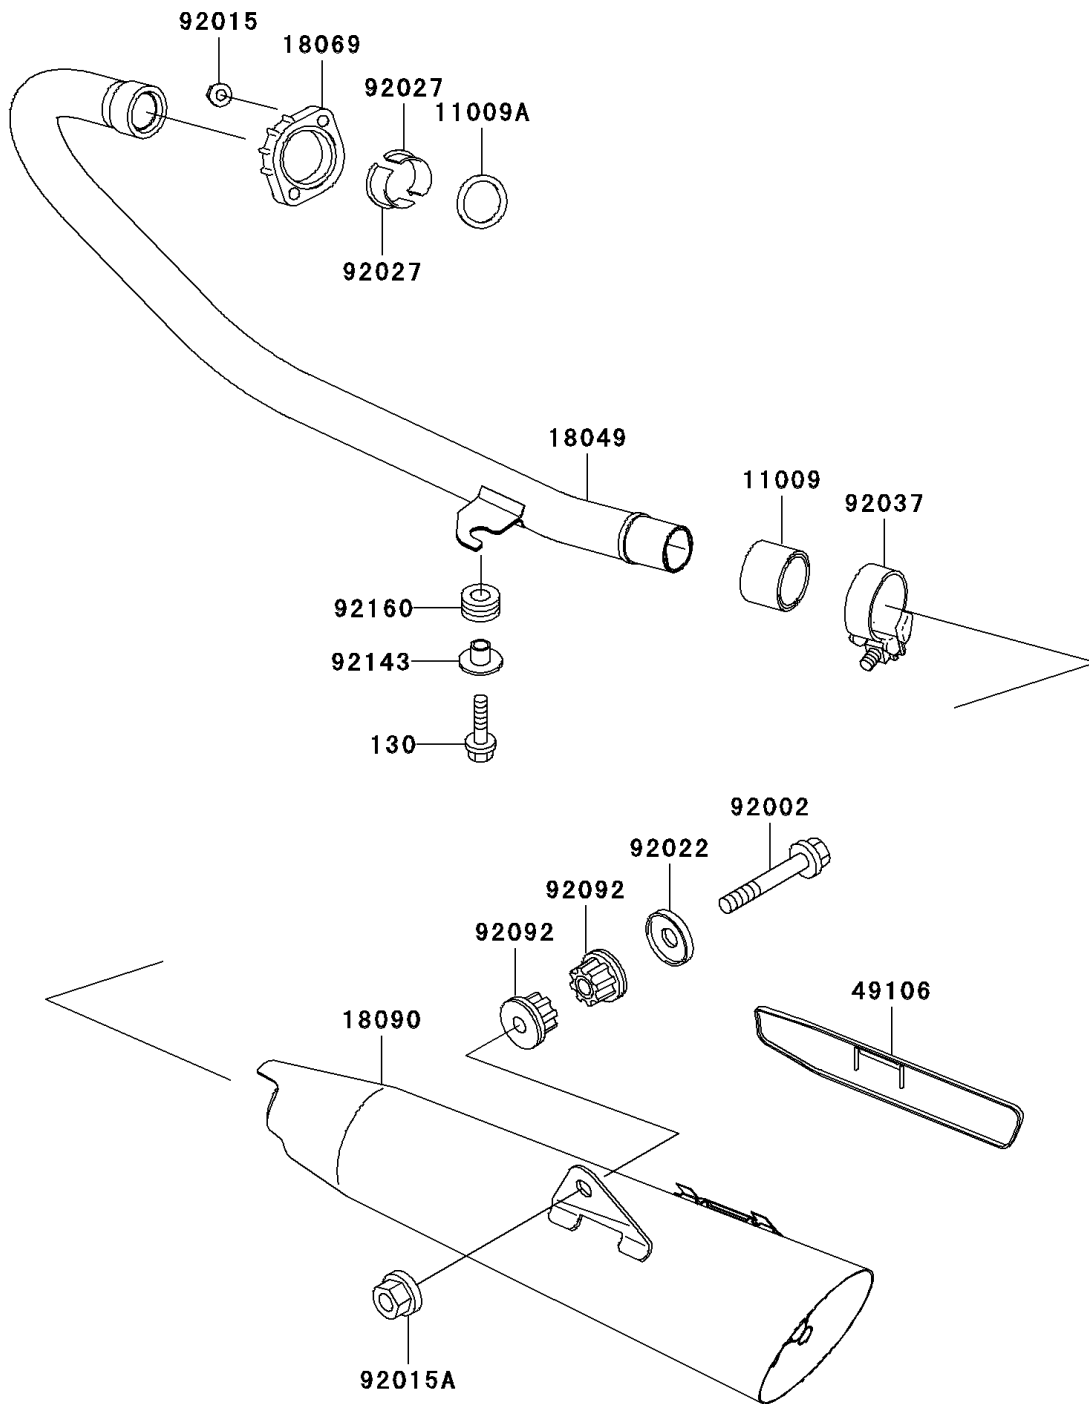

2001 Eliminator® 125 PARTS DIAGRAM

Muffler(s)

E1140

2001 Eliminator® 125 PARTS LIST

Muffler(s)

ITEM NAME	PART NUMBER	QUANTITY
BOLT-FLANGED,6X22,BLACK (Ref # 130)	130J0622	1
GASKET,EXHAUST PIPE CONNECTING (Ref # 11009)	11009-1667	1
GASKET,EXHAUST PIPE HOLDER (Ref # 11009A)	11009-1866	1
PIPE-EXHAUST (Ref # 18049)	18049-1890	1
HOLDER-EXHAUST PIPE (Ref # 18069)	18069-1014	1
BODY-COMP-MUFFLER (Ref # 18090)	18090-1868	1
COVER-MUFFLER (Ref # 49106)	49106-1239	1
BOLT,10X55 (Ref # 92002)	92002-1826	1
NUT,CAP,8MM (Ref # 92015)	92015-1371	1
NUT,FLANGED,10MM (Ref # 92015A)	92015-1387	1
WASHER (Ref # 92022)	92022-289	1
COLLAR,L=14.5 (Ref # 92027)	92027-1142	1
CLAMP,42MM (Ref # 92037)	92037-1349	1
BUSHING-RUBBER,MUFFLER (Ref # 92092)	92092-1013	1
COLLAR (Ref # 92143)	92143-1353	1
DAMPER (Ref # 92160)	92160-1895	1