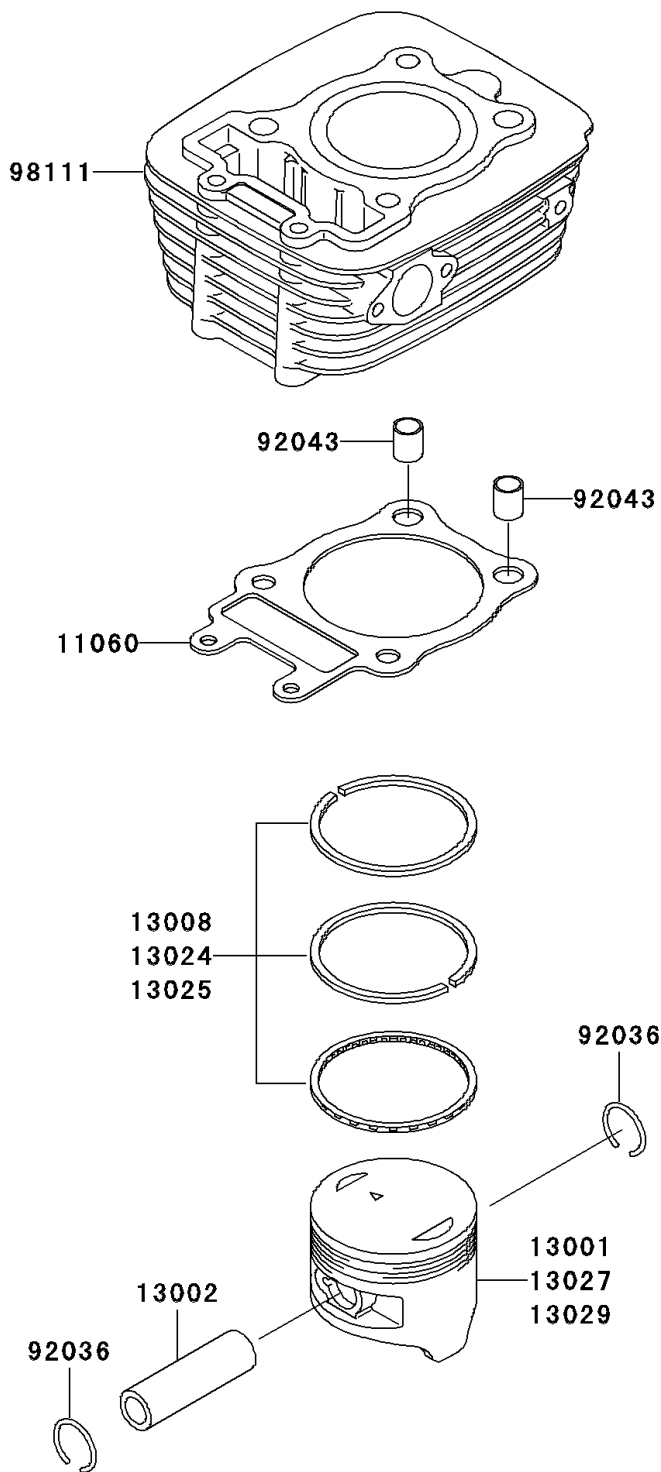

2001 Eliminator® 125 PARTS DIAGRAM

Cylinder/Piston(s)

E1120

2001 Eliminator® 125 PARTS LIST

Cylinder/Piston(s)

| ITEM NAME | PART NUMBER | QUANTITY |
|---|-------------|----------|
| GASKET,CYLINDER BASE (Ref # 11060) | 11060-1762 | 1 |
| PISTON-ENGINE,STD (Ref # 13001) | 13001-1474 | 1 |
| PIN-PISTON (Ref # 13002) | 13002-1051 | 1 |
| RING-SET-PISTON (Ref # 13008) | 13008-1171 | 1 |
| RING-SET-PISTON LL,O/S 1.00 (Ref # 13024) | 13024-1112 | 1 |
| RING-SET-PISTON L,O/S 0.50 (Ref # 13025) | 13025-1139 | 1 |
| PISTON-ENGINE LL,O/S 1.00 (Ref # 13027) | 13027-1188 | 1 |
| PISTON-ENGINE L,O/S 0.50 (Ref # 13029) | 13029-1238 | 1 |
| RING-SNAP (Ref # 92036) | 92036-005 | 1 |
| PIN,10.1X12X14 (Ref # 92043) | 92043-4009 | 1 |
| CYLINDER-COMP-ENGINE (Ref # 98111) | 98111-1081 | 1 |