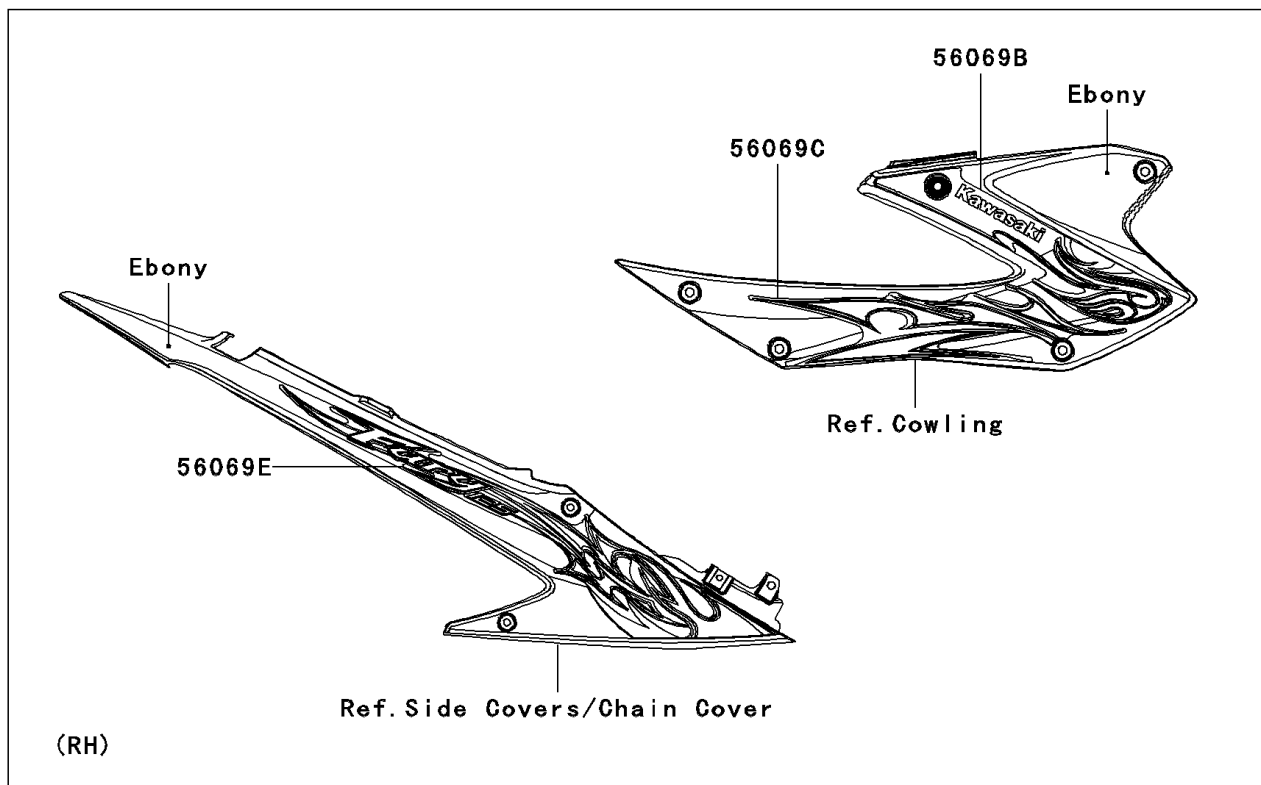

2010 KAZE HIT PARTS DIAGRAM

Decals(Green)(AAF)

F2861

2010 KAZE HIT PARTS LIST

Decals(Green)(AAF)

ITEM NAME	PART NUMBER	QUANTITY
PATTERN,SHROUD COVER,UPP,LH (Ref # 56069)	56069-0141	1
PATTERN,SHROUD COVER,LWR,LH (Ref # 56069A)	56069-0142	1
PATTERN,SHROUD COVER,UPP,RH (Ref # 56069B)	56069-0143	1
PATTERN,SHROUD COVER,LWR,RH (Ref # 56069C)	56069-0144	1
PATTERN,TAIL COVER,LH (Ref # 56069D)	56069-0223	1
PATTERN,TAIL COVER,RH (Ref # 56069E)	56069-0224	1