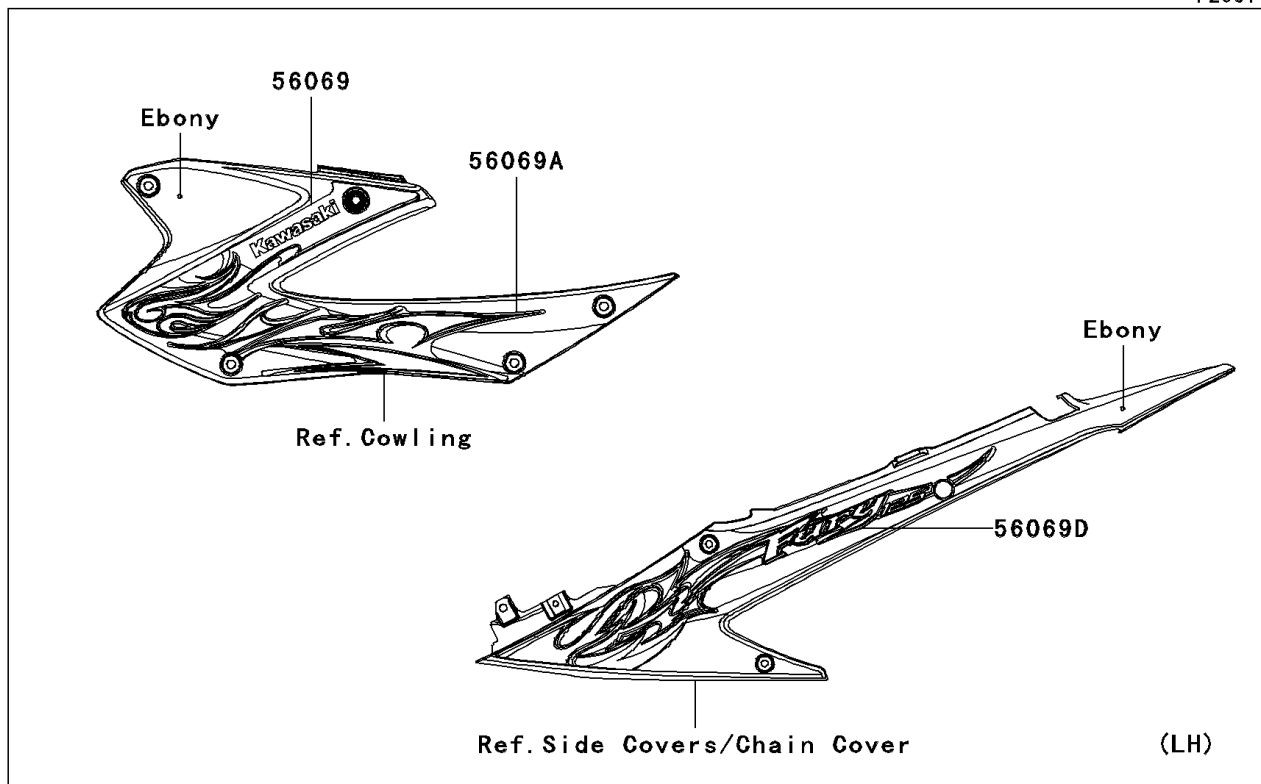

2010 KAZE HIT PARTS DIAGRAM

Decals(Green)(AAF)

F2861

2010 KAZE HIT PARTS LIST

Decals(Green)(AAF)

ITEM NAME	PART NUMBER	QUANTITY
PATTERN,SHROUD COVER,UPP,LH (Ref # 56069)	56069-0141	1
PATTERN,SHROUD COVER,LWR,LH (Ref # 56069A)	56069-0142	1
PATTERN,SHROUD COVER,UPP,RH (Ref # 56069B)	56069-0143	1
PATTERN,SHROUD COVER,LWR,RH (Ref # 56069C)	56069-0144	1
PATTERN,TAIL COVER,LH (Ref # 56069D)	56069-0223	1
PATTERN,TAIL COVER,RH (Ref # 56069E)	56069-0224	1