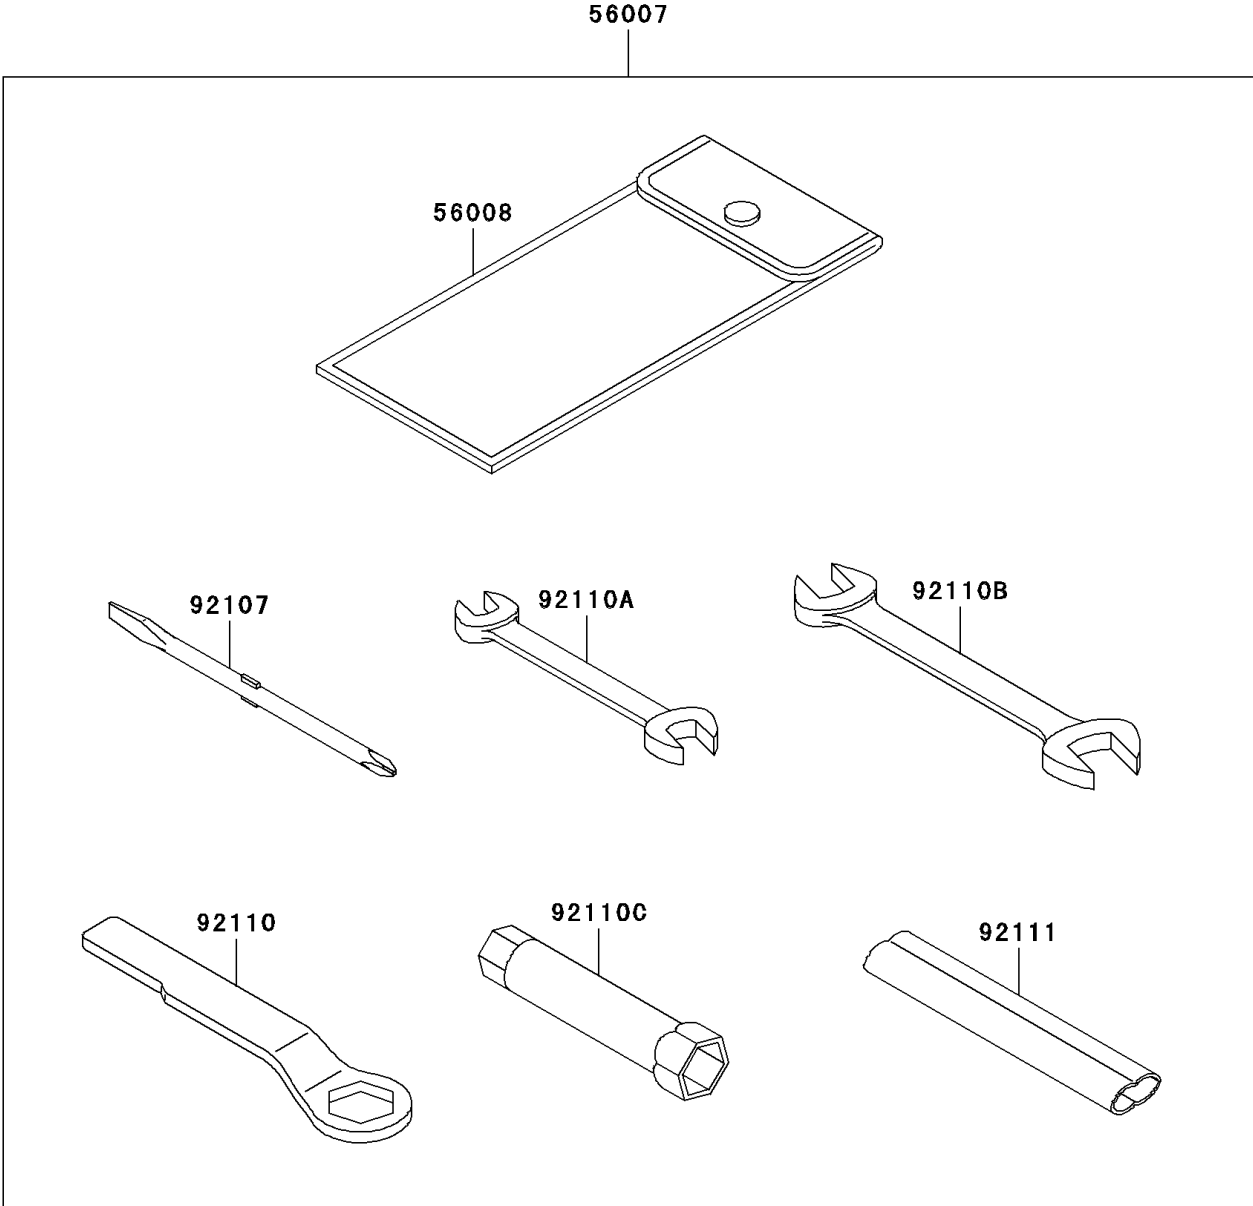

2010 KAZE HIT PARTS DIAGRAM

Owner's Tools

F2810

2010 KAZE HIT PARTS LIST

Owner's Tools

ITEM NAME	PART NUMBER	QUANTITY
TOOL-KIT (Ref # 56007)	56007-0050	1
BAG,TOOL (Ref # 56008)	56008-1084	1
GASKET-LIQUID,TB1211F,CLEAR (Ref # 92104)	92104-0004	1
TOOL-DRIVER,#2PHILLIPS&SLOT (Ref # 92107)	92107-0006	1
TOOL-WRENCH,BOX END,22MM (Ref # 92110)	92110-1186	1
TOOL-WRENCH,OPEN END,10X12 (Ref # 92110A)	92110-1207	1
TOOL-WRENCH,OPEN END,14X17 (Ref # 92110B)	92110-1208	1
TOOL-WRENCH,BOX,16MM (Ref # 92110C)	92110-1222	1
TOOL-BAR,BOX END WRENCH (Ref # 92111)	92111-1058	1