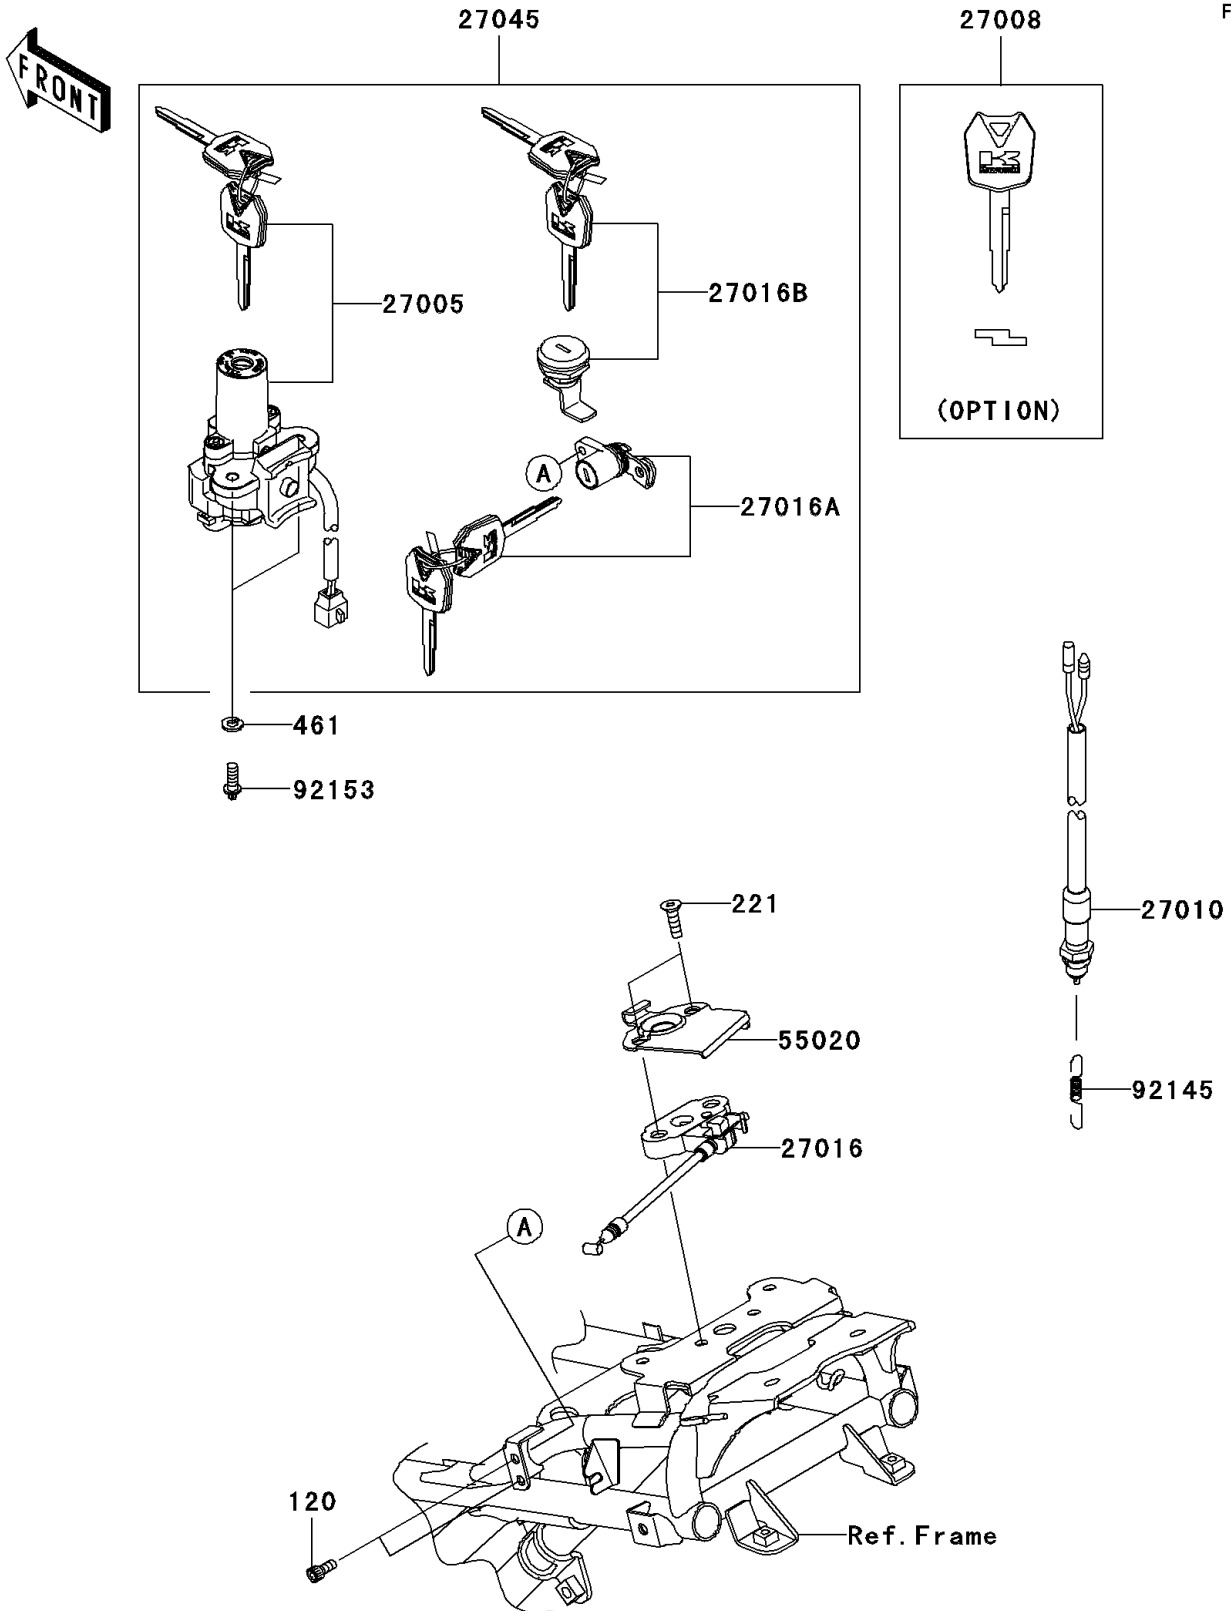

2010 KAZE HIT PARTS DIAGRAM

Ignition Switch

2010 KAZE HIT PARTS LIST

Ignition Switch

ITEM NAME	PART NUMBER	QUANTITY
BOLT-SOCKET,5X12 (Ref # 120)	120CB0512	1
SCREW-CSK-CROSS,6X25 (Ref # 221)	221AA0625	1
WASHER-SPRING,6MM (Ref # 461)	461DA0600	1
SWITCH-ASSY-IGNITION (Ref # 27005)	27005-5146	1
KEY-LOCK,BLANK (Ref # 27008)	27008-0053	1
SWITCH,REAR BRAKE (Ref # 27010)	27010-0044	1
LOCK-ASSY,SEAT STRIKER (Ref # 27016)	27016-0025	1
LOCK-ASSY,SEAT (Ref # 27016A)	27016-5353	1
LOCK-ASSY,FUEL TANK COVER (Ref # 27016B)	27016-5354	1
SWITCH-ASSY (Ref # 27045)	27045-5389	1
GUARD,SEAT LOCK (Ref # 55020)	55020-0497	1
SPRING,REAR BRAKE (Ref # 92145)	92145-0646	1
BOLT,TORX,6X16 (Ref # 92153)	92153-0967	1