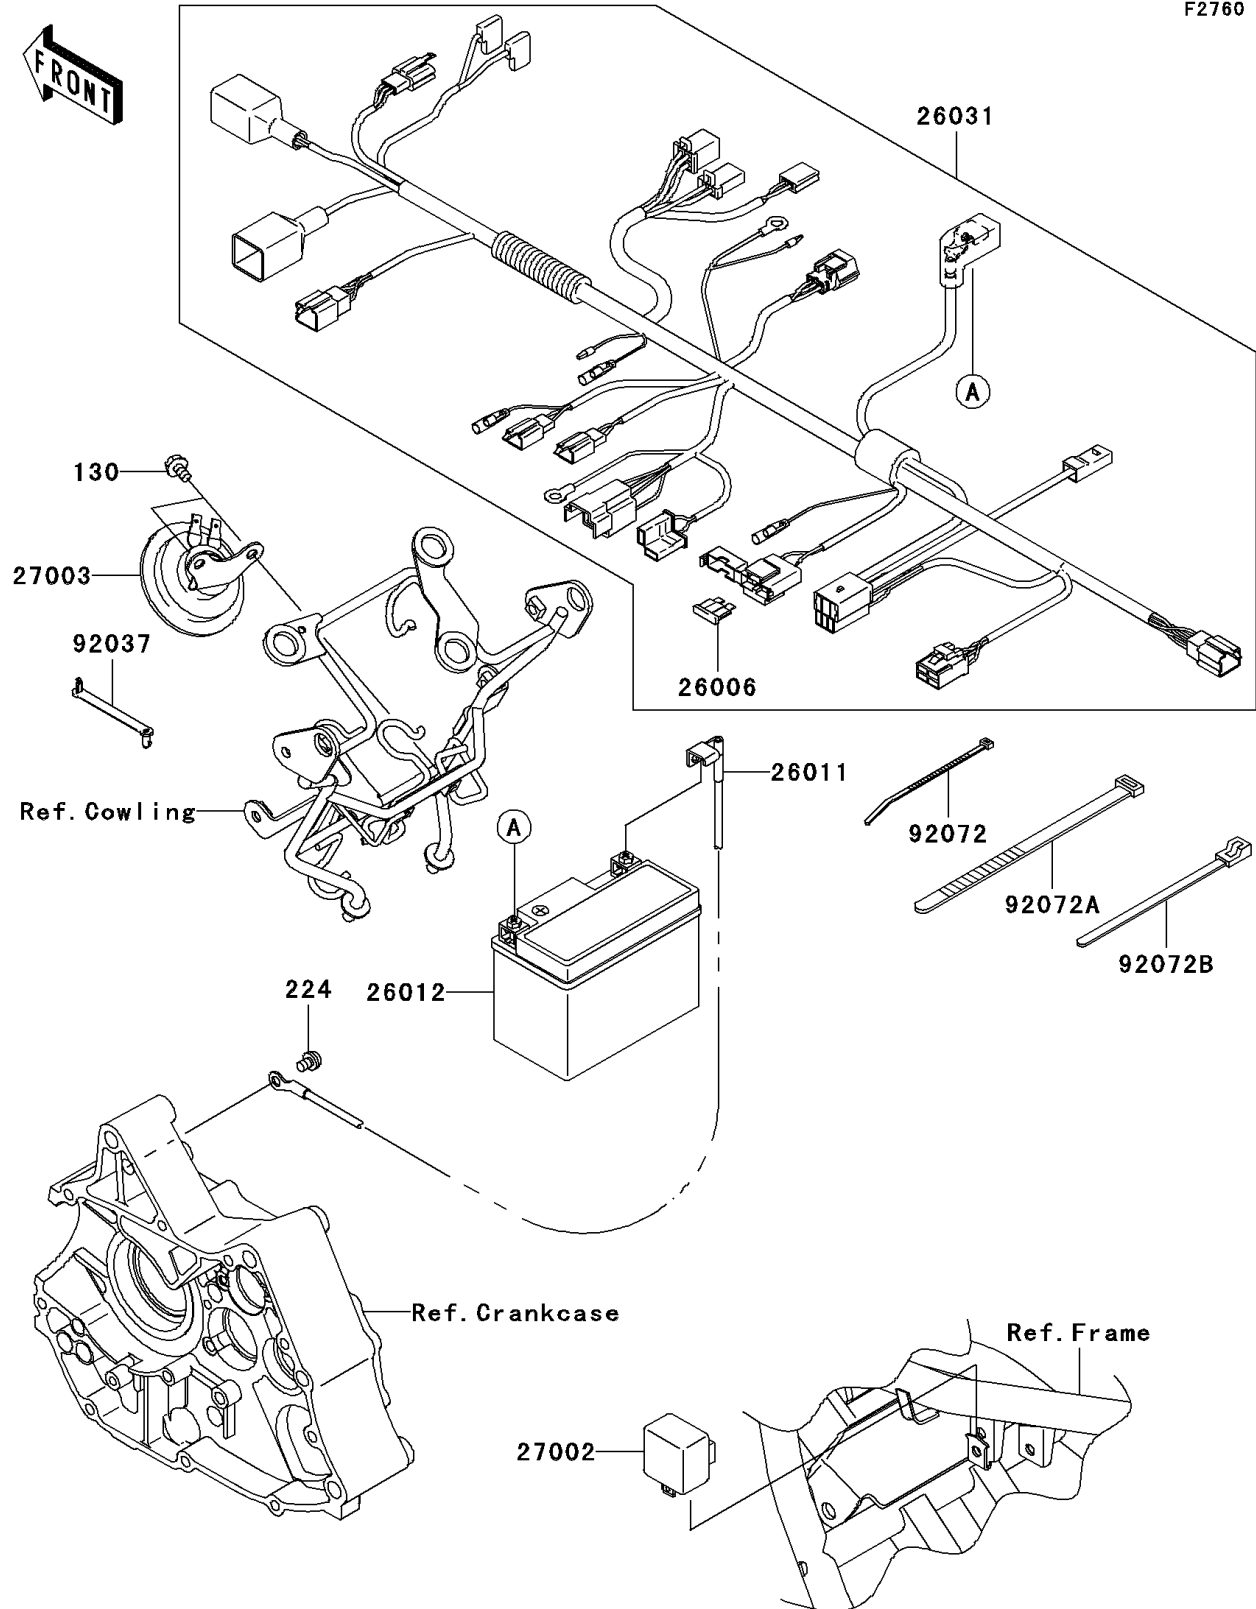

## 2010 KAZE HIT PARTS DIAGRAM

Chassis Electrical Equipment

F2760

## 2010 KAZE HIT PARTS LIST

Chassis Electrical Equipment

ITEM NAME	PART NUMBER	QUANTITY
BOLT-FLANGED,6X10 (Ref # 130)	130AA0610	1
SCREW-PAN-WP-CROS,6X10 (Ref # 224)	224AA0610	1
FUSE,10A,RED (Ref # 26006)	26006-0010	1
WIRE-LEAD,BATTERY(-) (Ref # 26011)	26011-0218	1
BATTERY,YTX4L-BS (Ref # 26012)	26012-0075	1
HARNESS,MAIN (Ref # 26031)	26031-0774	1
RELAY-ASSY (Ref # 27002)	27002-1091	1
HORN (Ref # 27003)	27003-1422	1
CLAMP,SPEED,L=58 (Ref # 92037)	92037-1163	1
BAND (Ref # 92072)	92072-0054	1
BAND,L=202 (Ref # 92072A)	92072-1195	1
BAND,L=140 (Ref # 92072B)	92072-1293	1