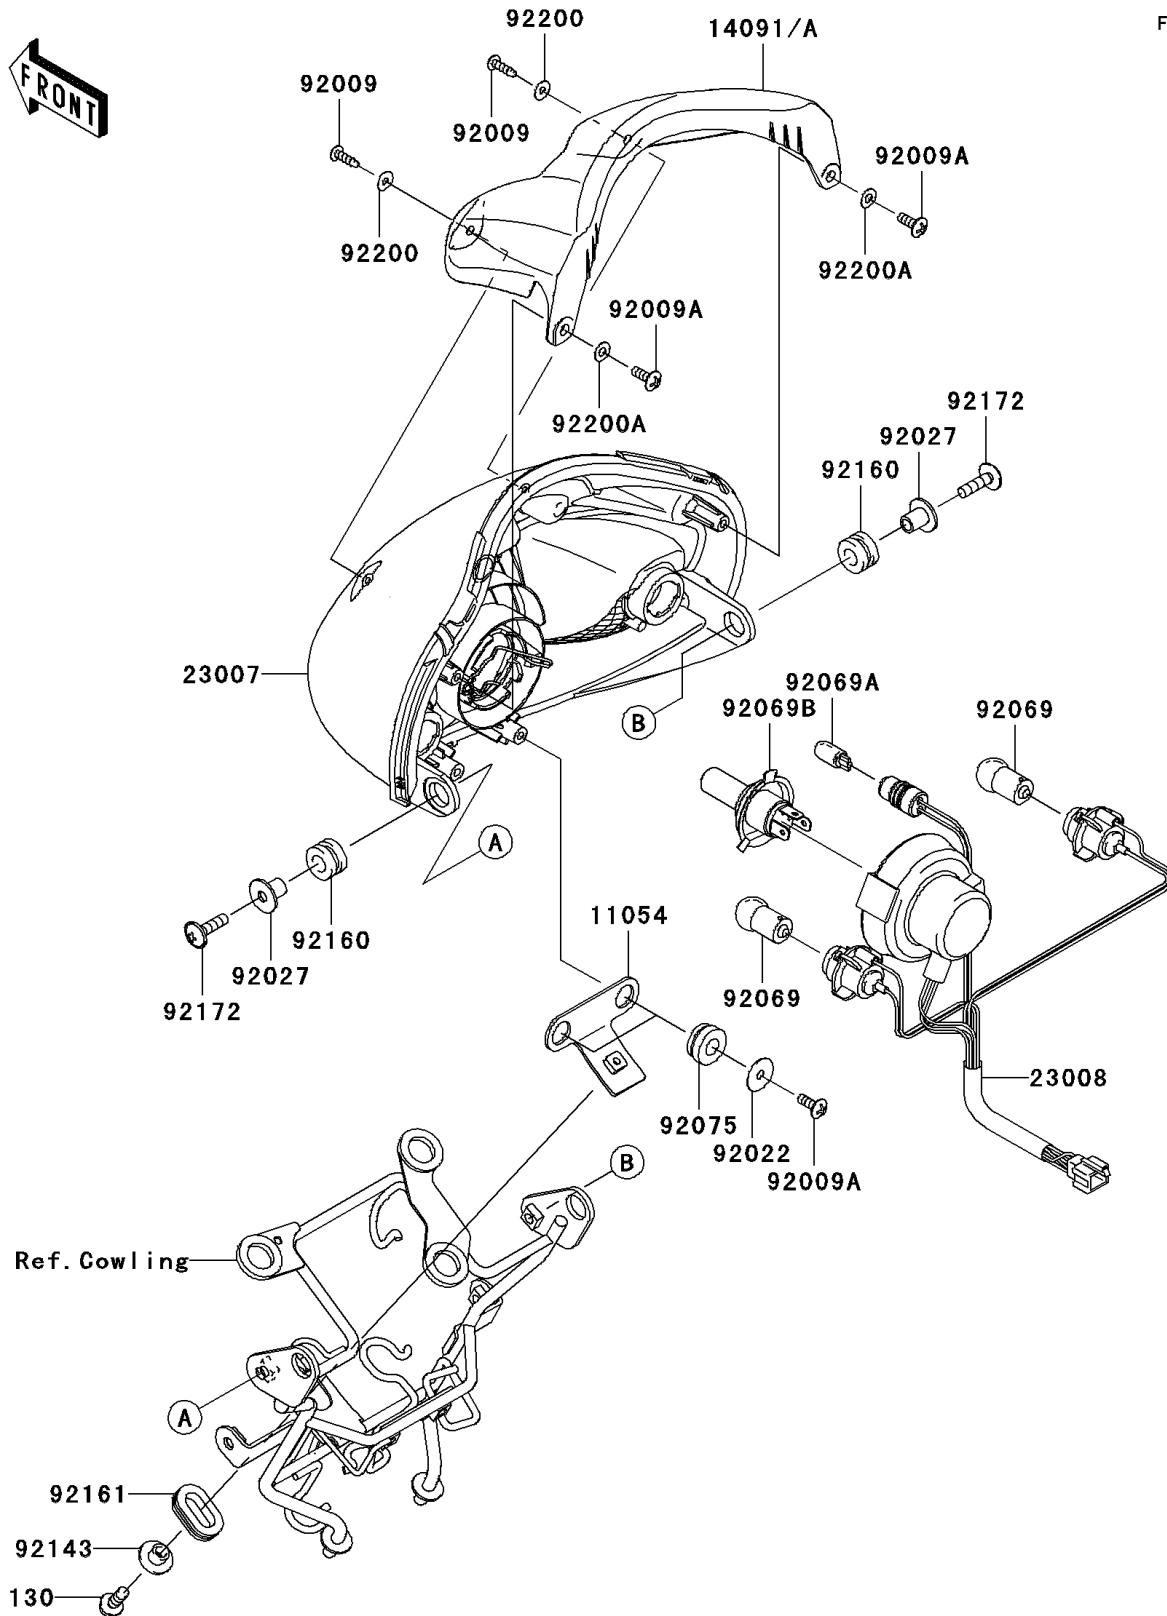

2010 KAZE HIT PARTS DIAGRAM

Headlight(s)

F2710

2010 KAZE HIT PARTS LIST

Headlight(s)

ITEM NAME	PART NUMBER	QUANTITY
BOLT-FLANGED,6X18 (Ref # 130)	130BB0618	1
BRACKET,HEAD LAMP (Ref # 11054)	11054-1690	1
COVER,HEAD LAMP,L.GREEN (Ref # 14091A)	14091-1719-777	1
LENS-COMP,HEAD LAMP (Ref # 23007)	23007-0116	1
SOCKET-ASSY,HEAD LAMP (Ref # 23008)	23008-0106	1
SCREW,4X16,BLACK (Ref # 92009)	92009-1158	1
SCREW,TAPPING,5X14 (Ref # 92009A)	92009-1197	1
WASHER,5.5X20X1.2 (Ref # 92022)	92022-1405	1
COLLAR,L=14.1 (Ref # 92027)	92027-1920	1
BULB,12V 10W (Ref # 92069)	92069-0003	1
BULB,12V 5W (Ref # 92069A)	92069-1016	1
BULB,12V 35/35W (Ref # 92069B)	92069-1120	1
DAMPER (Ref # 92075)	92075-277	1
COLLAR (Ref # 92143)	92143-1833	1
DAMPER (Ref # 92160)	92160-1167	1
DAMPER (Ref # 92161)	92161-0522	1
SCREW,6X22 (Ref # 92172)	92172-0373	1
WASHER,4.2X11.5X0.5 (Ref # 92200)	92200-0412	1
WASHER,NYLON,5.3X11.5X0.5 (Ref # 92200A)	92200-1480	1