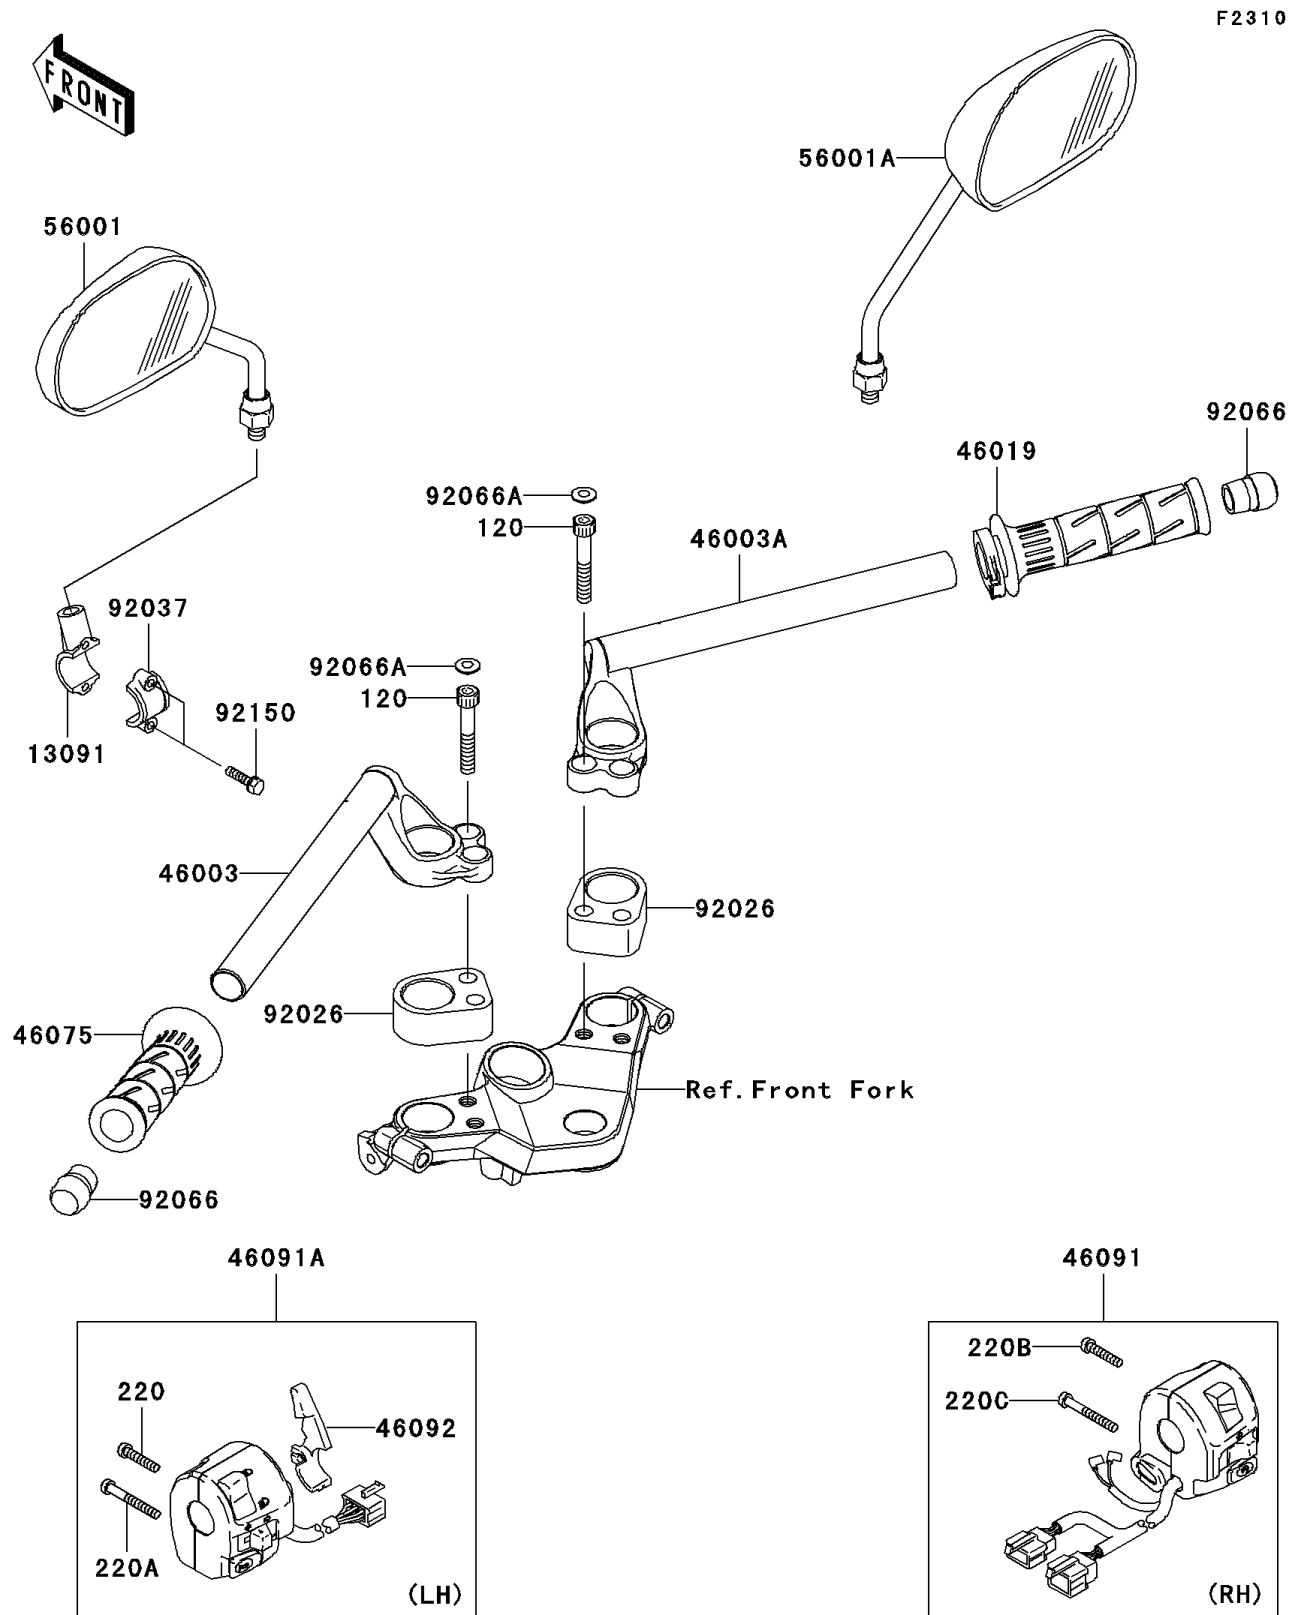

## 2010 KAZE HIT PARTS DIAGRAM

Handlebar

## 2010 KAZE HIT PARTS LIST

Handlebar

ITEM NAME	PART NUMBER	QUANTITY
BOLT-SOCKET,8X50 (Ref # 120)	120CA0850	1
SCREW-PAN-CROSS,5X22 (Ref # 220)	220AB0522	1
SCREW-PAN-CROSS,5X40 (Ref # 220A)	220AB0540	1
SCREW-PAN-CROS,5X22 (Ref # 220B)	220C0522	1
SCREW-PAN-CROS,5X40 (Ref # 220C)	220C0540	1
HOLDER,MIRROR (Ref # 13091)	13091-1718	1
HANDLE,LH,F.S.BLACK (Ref # 46003)	46003-0129-18R	1
HANDLE,RH,F.S.BLACK (Ref # 46003A)	46003-0130-18R	1
GRIP-ASSY,THROTTLE (Ref # 46019)	46019-0003	1
GRIP,LH (Ref # 46075)	46075-0007	1
HOUSING-ASSY-CONTROL,RH (Ref # 46091)	46091-0155	1
HOUSING-ASSY-CONTROL,LH (Ref # 46091A)	46091-0198	1
LEVER-GRIP,CHOKE LEVER (Ref # 46092)	46092-0033	1
MIRROR-ASSY,LH (Ref # 56001)	56001-0119	1
MIRROR-ASSY,RH (Ref # 56001A)	56001-0120	1
SPACER,HANDLE,F.BLACK (Ref # 92026)	92026-0122-21	1
CLAMP,LEVER HOLDER (Ref # 92037)	92037-1621	1
PLUG (Ref # 92066)	92066-0122	1
PLUG (Ref # 92066A)	92066-1216	1
BOLT,5X20 (Ref # 92150)	92150-1389	1