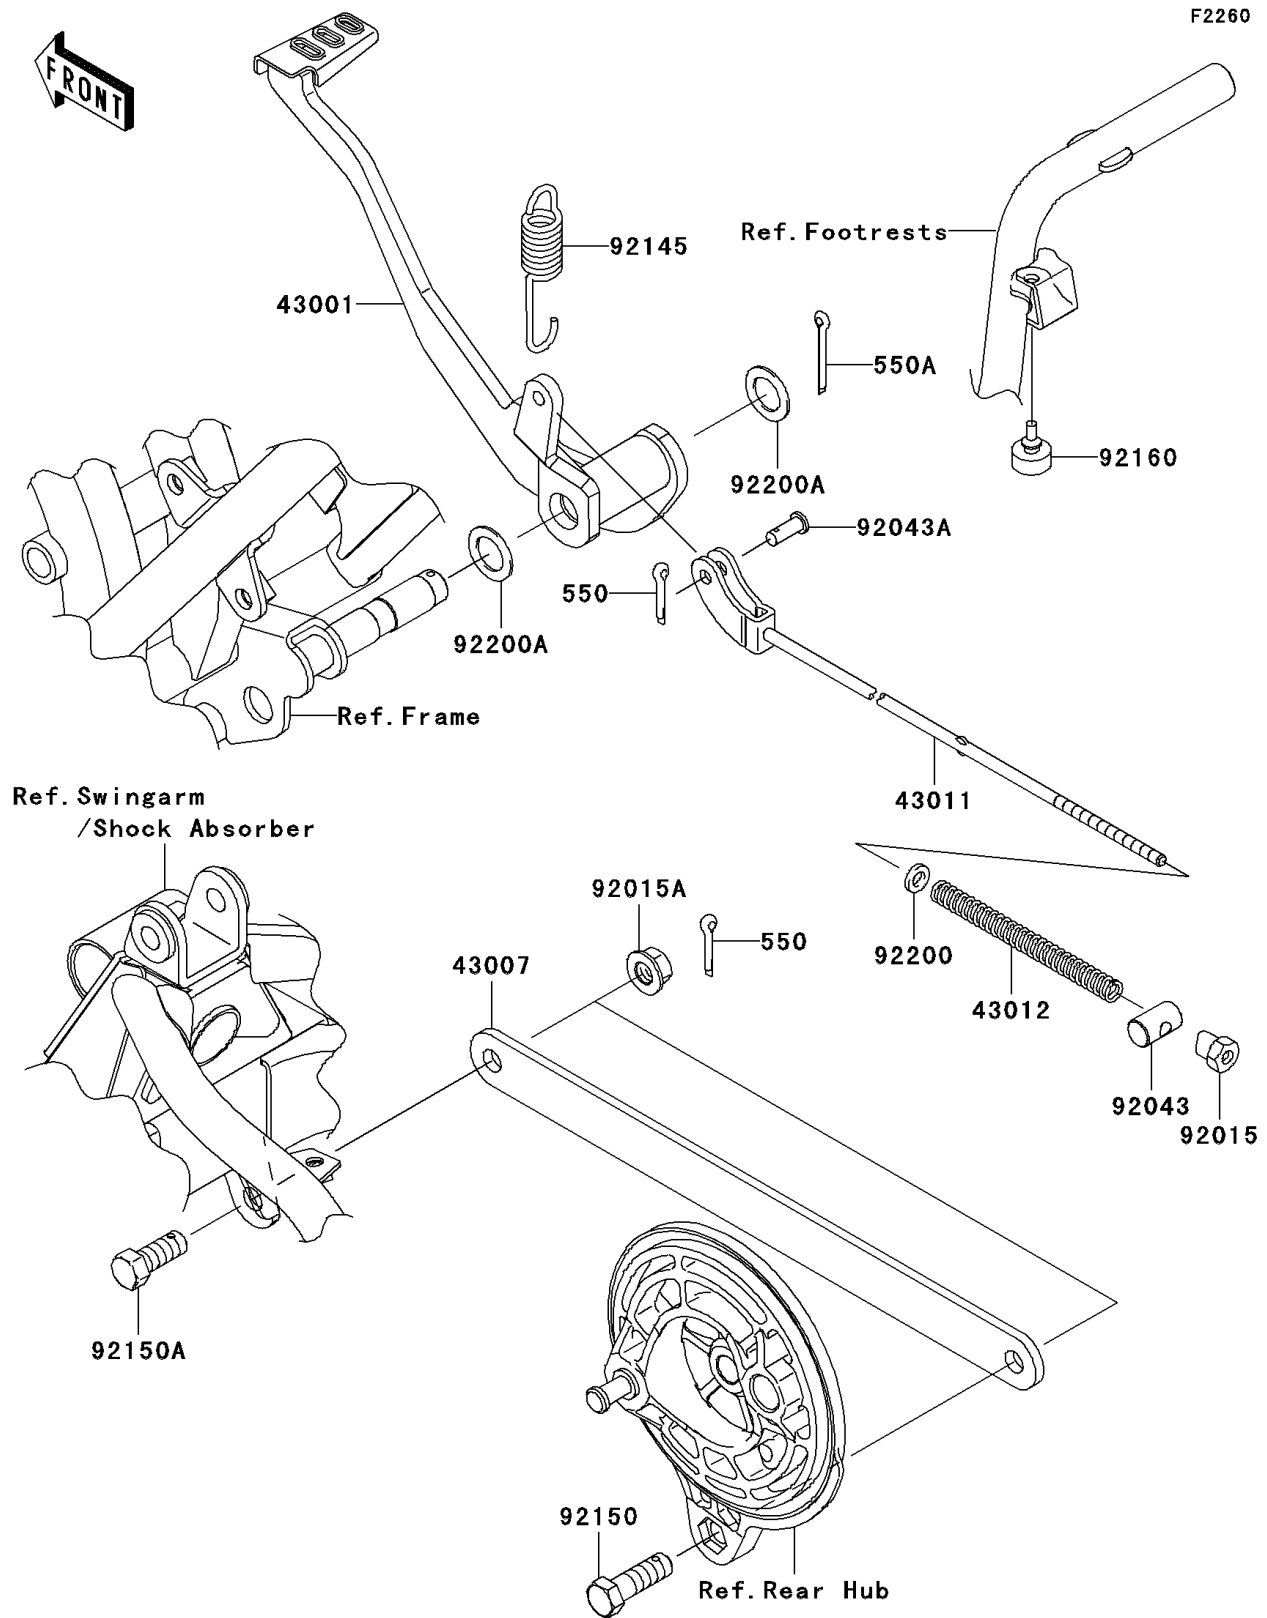

2010 KAZE HIT PARTS DIAGRAM

Brake Pedal(AAF)

2010 KAZE HIT PARTS LIST

Brake Pedal(AAF)

ITEM NAME	PART NUMBER	QUANTITY
PIN-COTTER,2.0X15 (Ref # 550)	550AA2015	1
PIN-COTTER,3.0X30 (Ref # 550A)	550AA3030	1
LEVER-BRAKE,PEDAL (Ref # 43001)	43001-0107	1
ROD-TORQUE (Ref # 43007)	43007-1202	1
ROD-BRAKE (Ref # 43011)	43011-0009	1
SPRING,BRAKE ROD (Ref # 43012)	43012-001	1
NUT,BRAKE ROD (Ref # 92015)	92015-042	1
NUT,FLANGED,10MM (Ref # 92015A)	92015-1428	1
PIN,BRAKE ROD (Ref # 92043)	92043-0147	1
PIN,6X12.8 (Ref # 92043A)	92043-1542	1
SPRING,BRAKE PEDAL (Ref # 92145)	92145-0734	1
BOLT,10X32 (Ref # 92150)	92150-1872	1
BOLT,10X25 (Ref # 92150A)	92150-1873	1
DAMPER,BRAKE STOPPER (Ref # 92160)	92160-1821	1
WASHER,6.5X12X2 (Ref # 92200)	92200-0086	1
WASHER,15.3X24X1.2 (Ref # 92200A)	92200-0444	1