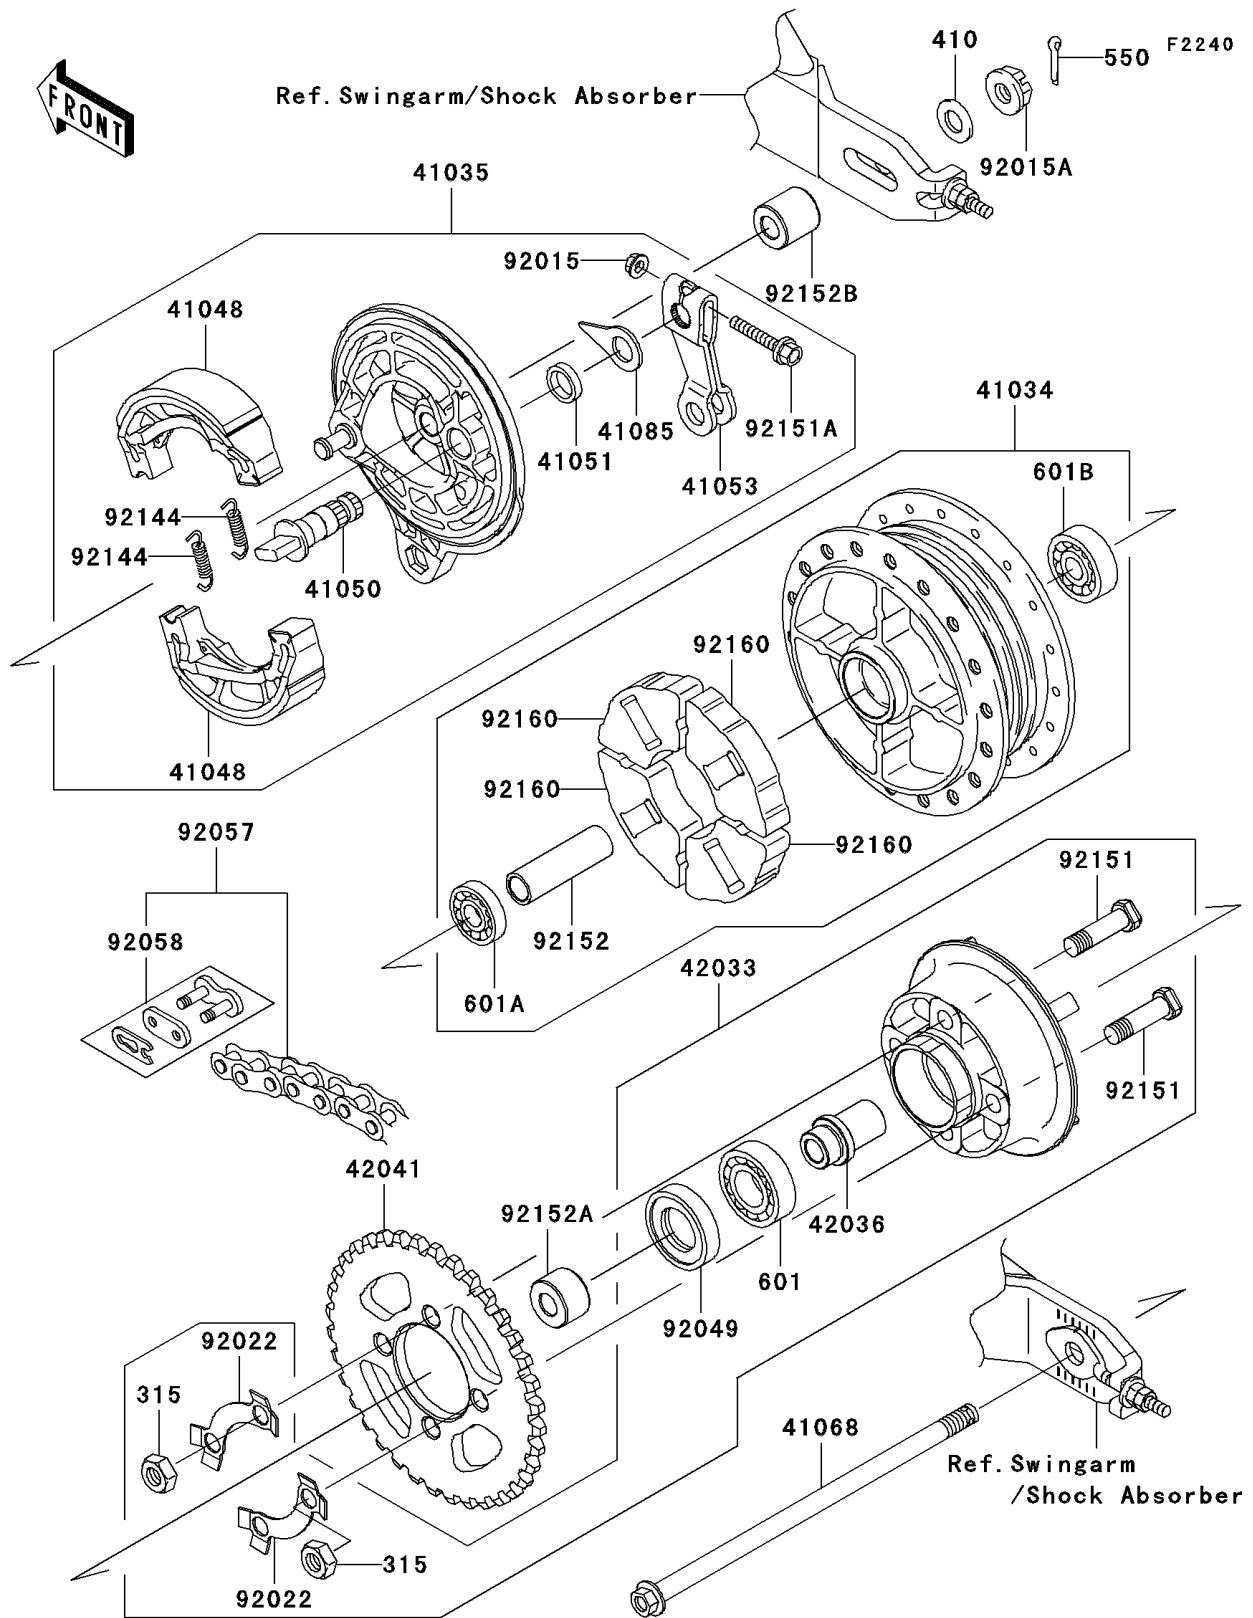

2010 KAZE HIT PARTS DIAGRAM

Rear Hub(AAF)

2010 KAZE HIT PARTS LIST

Rear Hub(AAF)

ITEM NAME	PART NUMBER	QUANTITY
NUT-HEX-FINE,10MM (Ref # 315)	315AA1000	1
WASHER-PLAIN-SMALL,12MM (Ref # 410)	410AA1200	1
PIN-COTTER,3.0X25 (Ref # 550)	550AA3025	1
BEARING-BALL,#6004UG (Ref # 601)	601B6004UG	1
BEARING-BALL,#6201UG (Ref # 601A)	601B6201UG	1
BEARING-BALL,#6301UG (Ref # 601B)	601B6301UG	1
DRUM-ASSY,REAR BRAKE (Ref # 41034)	41034-0067	1
PANEL-ASSY-BRAKE,RR (Ref # 41035)	41035-0054	1
SHOE-BRAKE (Ref # 41048)	41048-0003	1
CAM-BRAKE (Ref # 41050)	41050-1098	1
SEAL,BRAKE CAM (Ref # 41051)	41051-001	1
LEVER-BRAKE CAM (Ref # 41053)	41053-0015	1
AXLE,RR (Ref # 41068)	41068-0078	1
INDICATOR (Ref # 41085)	41085-1079	1
COUPLING-ASSY,RR HUB (Ref # 42033)	42033-0012	1
SLEEVE,RR HUB COUPLING,L=41 (Ref # 42036)	42036-0017	1
SPROCKET-HUB,36T (Ref # 42041)	42041-0068	1
NUT,FLANGED,6MM (Ref # 92015)	92015-1367	1
NUT,CASTLE,12MM (Ref # 92015A)	92015-1870	1
WASHER,LOCK (Ref # 92022)	92022-1705	1
SEAL-OIL,SC26X42X8 (Ref # 92049)	92049-1490	1
CHAIN,DRIVE,RK420SBX104L (Ref # 92057)	92057-0162	1
JOINT-CHAIN,DRIVE (Ref # 92058)	92058-0020	1
SPRING,BRAKE SHOE (Ref # 92144)	92144-1907	1
BOLT,RR HUB COUPLING,10X36 (Ref # 92151)	92151-1160	1
BOLT,FLANGED,6X34 (Ref # 92151A)	92151-1209	1
COLLAR,RR BRAKE DRUM,L=58 (Ref # 92152)	92152-0354	1
COLLAR,RR AXLE,LH,L=17 (Ref # 92152A)	92152-0452	1
COLLAR,RR AXLE,L=24 (Ref # 92152B)	92152-0565	1

2010 KAZE HIT PARTS LIST

Rear Hub(AAF)

ITEM NAME	PART NUMBER	QUANTITY
DAMPER,SHOCK,RR HUB (Ref # 92160)	92160-1627	1