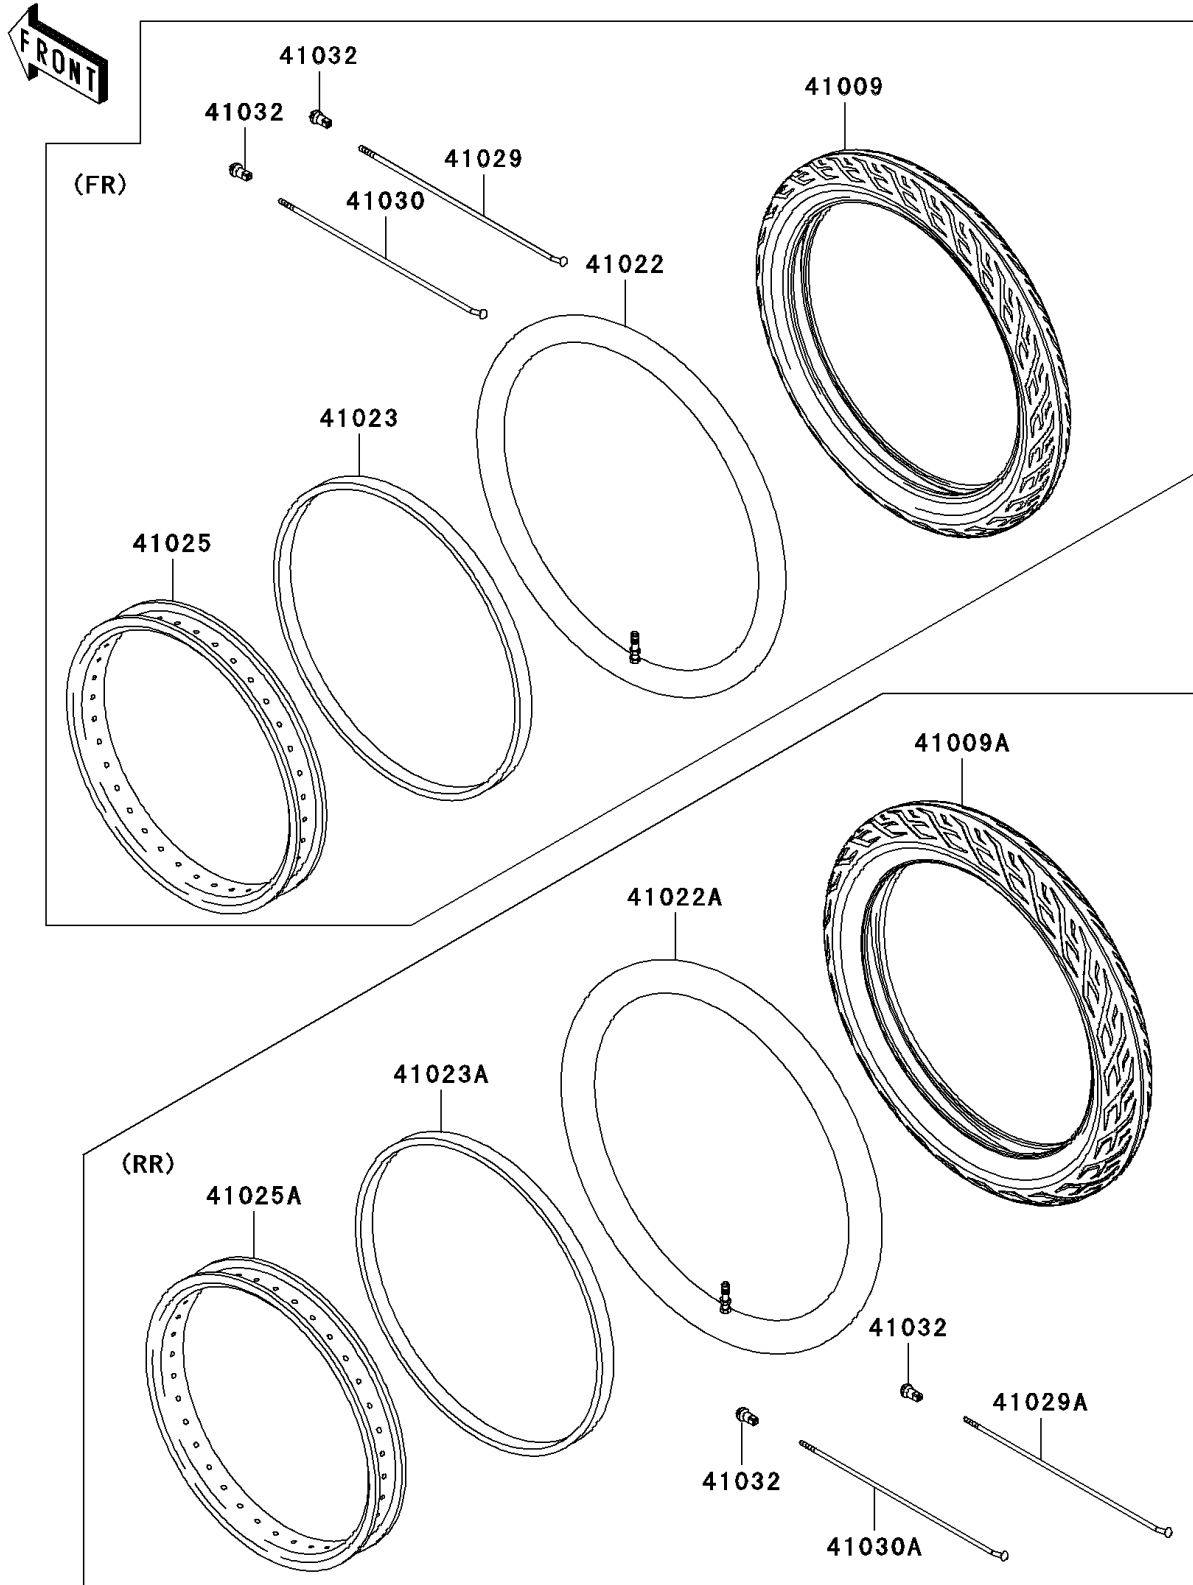

2010 KAZE HIT PARTS DIAGRAM

Tires(AAF)

F2210

2010 KAZE HIT PARTS LIST

Tires(AAF)

ITEM NAME	PART NUMBER	QUANTITY
TIRE,FR,70/90-17 38P,NR73(IRC) (Ref # 41009)	41009-0101	1
TIRE,RR,80/90-17 44P,NR73(IRC) (Ref # 41009A)	41009-0102	1
TUBE-TIRE,70/90-17(IRC) (Ref # 41022)	41022-0011	1
TUBE-TIRE,80/90-17(IRC) (Ref # 41022A)	41022-0012	1
BAND-RIM,17-17(IRC) (Ref # 41023)	41023-0006	1
BAND-RIM,22-17(IRC) (Ref # 41023A)	41023-0007	1
RIM,FR,1.40X17 (Ref # 41025)	41025-1438	1
RIM,RR,1.60X17 (Ref # 41025A)	41025-1439	1
SPOKE-INNER,FR,172MMX100D (Ref # 41029)	41029-1258	1
SPOKE-INNER,RR,160.5MMX96D (Ref # 41029A)	41029-1326	1
SPOKE-OUTER,FR,172MMX88D (Ref # 41030)	41030-1141	1
SPOKE-OUTER,RR,160MMX86D (Ref # 41030A)	41030-1179	1
NIPPLE-SPOKE (Ref # 41032)	41032-024	1