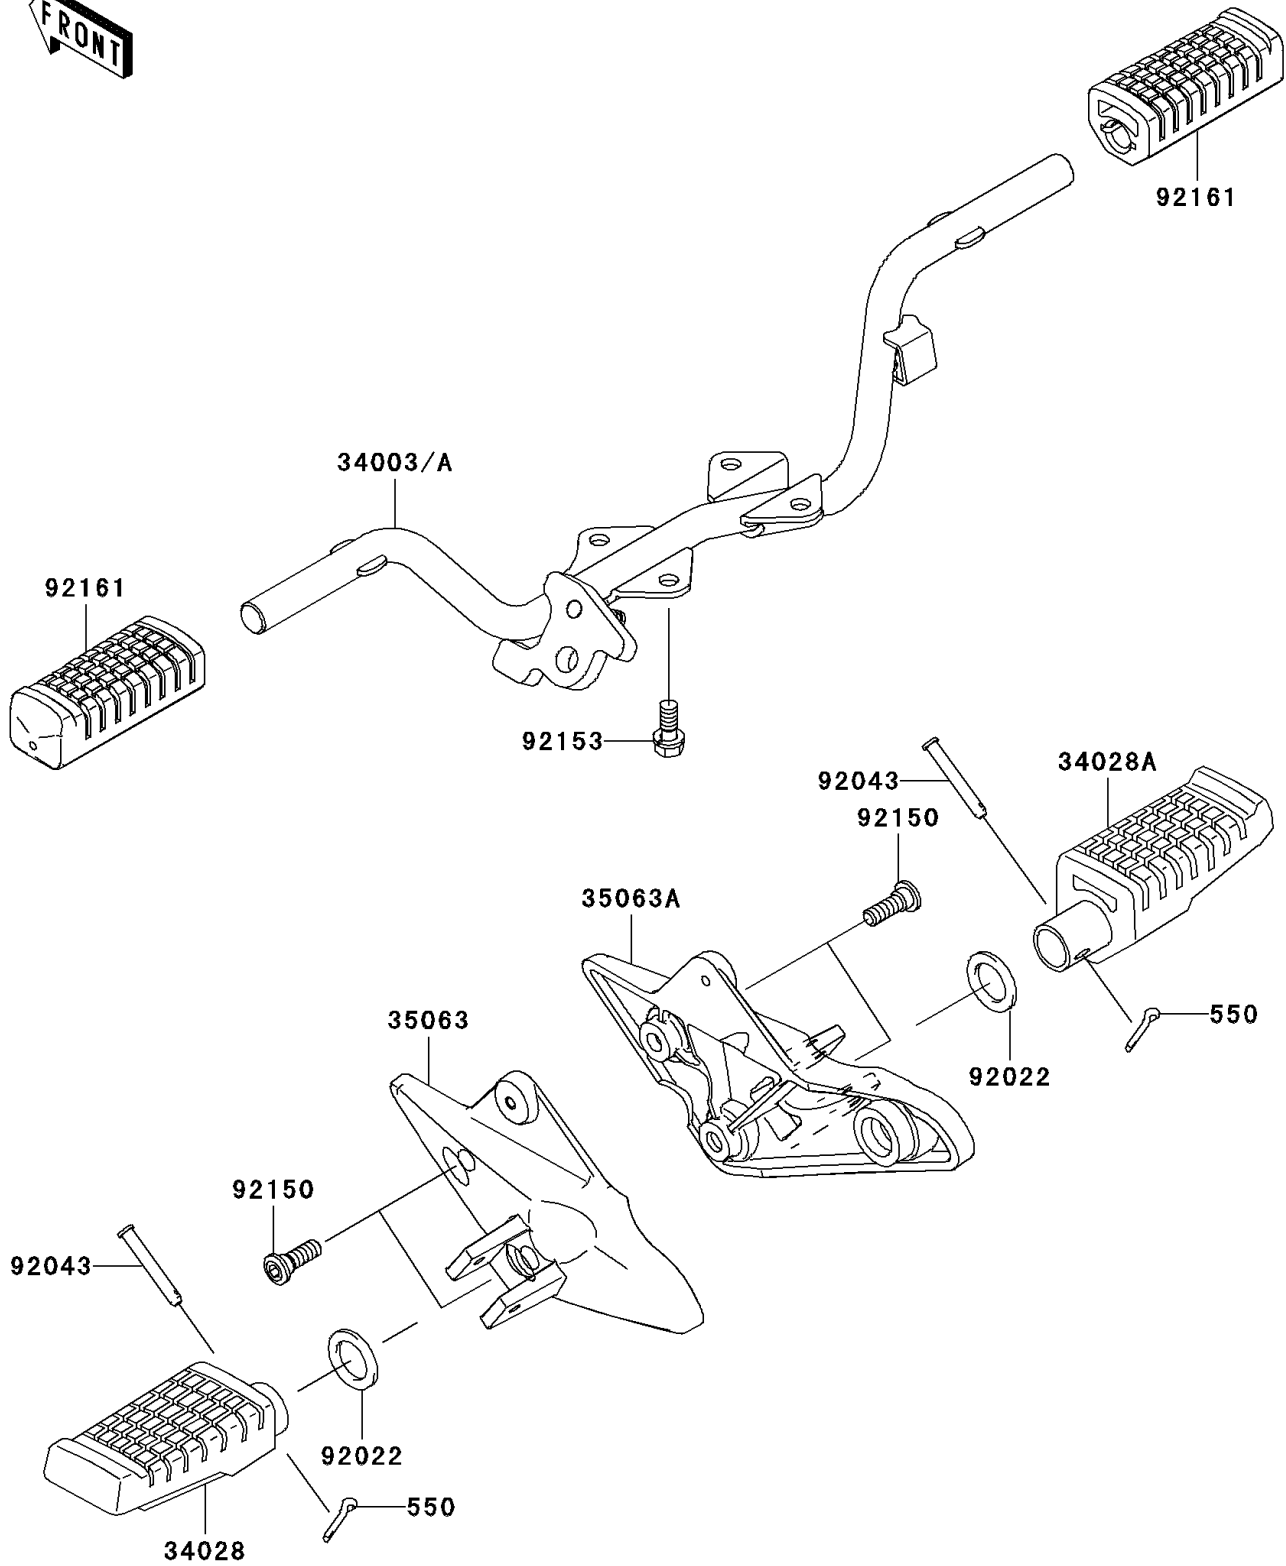

2010 KAZE HIT PARTS DIAGRAM

Footrests

F2160

2010 KAZE HIT PARTS LIST

Footrests

ITEM NAME	PART NUMBER	QUANTITY
PIN-COTTER,2.0X15 (Ref # 550)	550AA2015	1
HOLDER-STEP,FR (Ref # 34003)	34003-0078	1
STEP,RR,LH (Ref # 34028)	34028-1349	1
STEP,RR,RH (Ref # 34028A)	34028-1350	1
STAY,RR,LH,P.SILVER (Ref # 35063)	35063-0629-458	1
STAY,RR,RH,P.SILVER (Ref # 35063A)	35063-0630-458	1
WASHER,20X30X2.3 (Ref # 92022)	92022-1568	1
PIN,6X37 (Ref # 92043)	92043-0045	1
BOLT,SOCKET,8X25 (Ref # 92150)	92150-1837	1
BOLT,8X20 (Ref # 92153)	92153-1940	1
DAMPER,STEP (Ref # 92161)	92161-0619	1