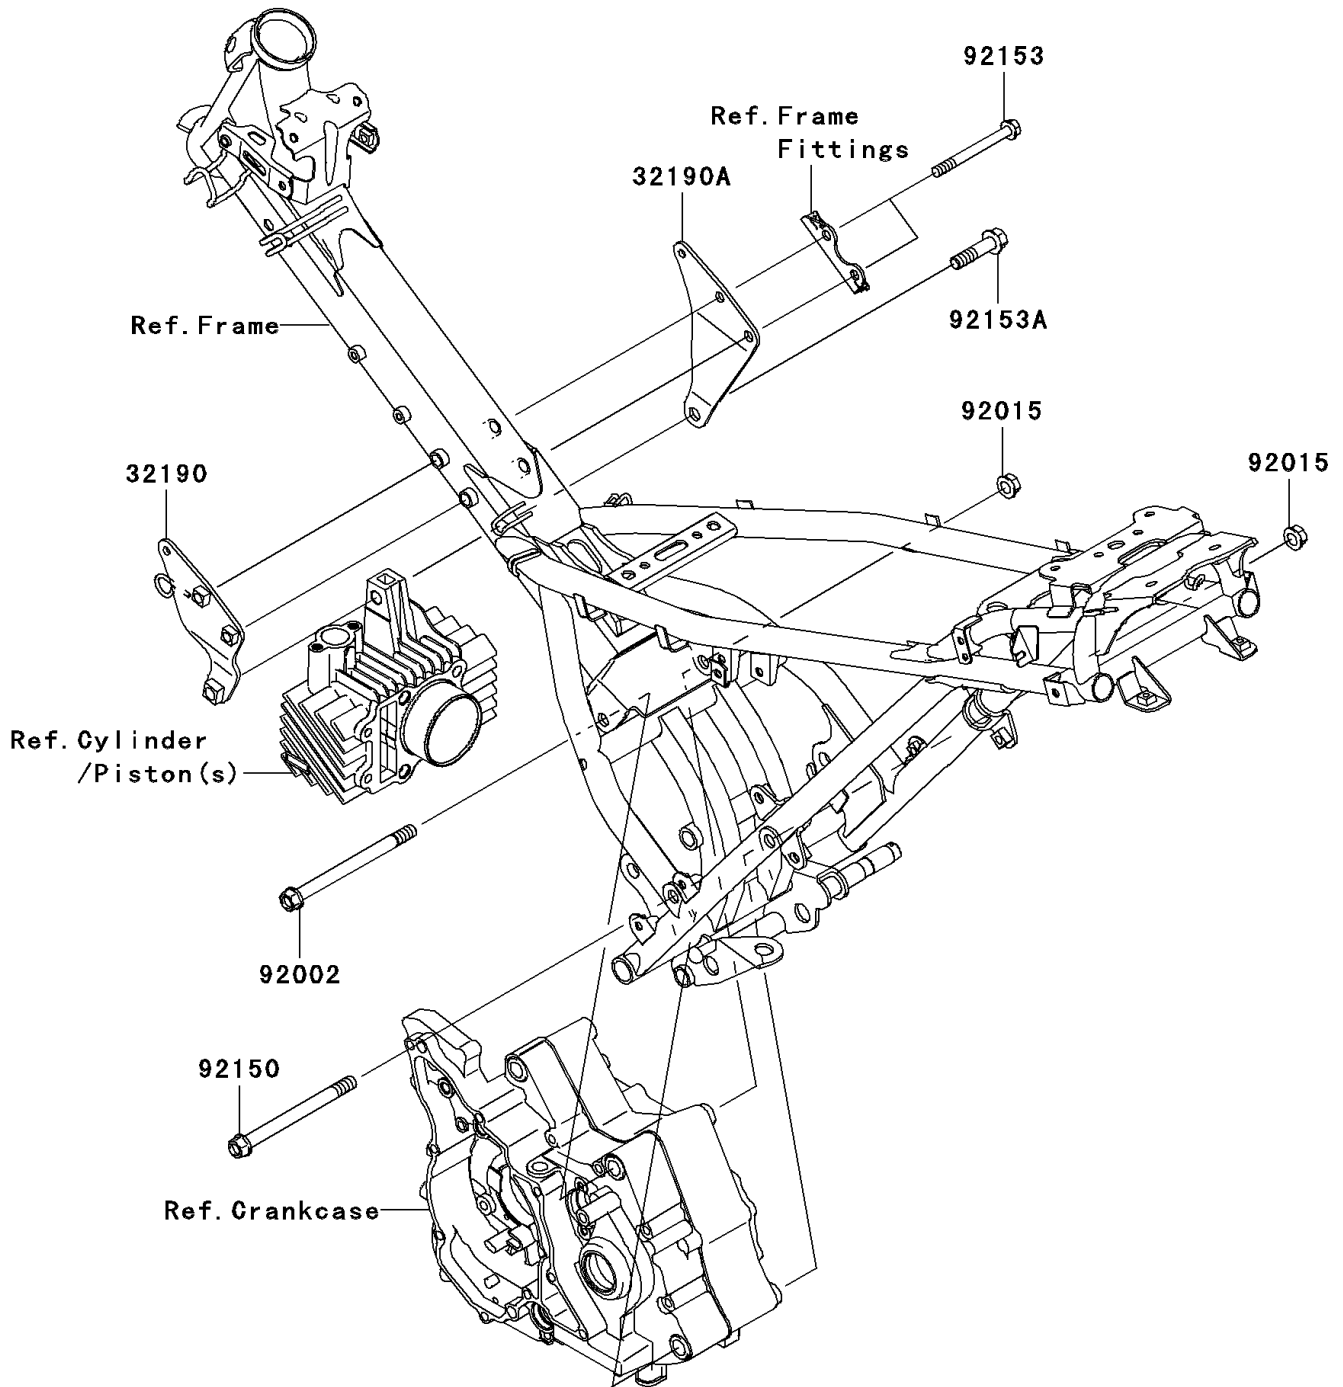

2010 KAZE HIT PARTS DIAGRAM

Engine Mount

F2122

2010 KAZE HIT PARTS LIST

Engine Mount

ITEM NAME	PART NUMBER	QUANTITY
BRACKET-ENGINE,FR,LH (Ref # 32190)	32190-0370	1
BRACKET-ENGINE,FR,RH (Ref # 32190A)	32190-0371	1
BOLT,FLANGED,10X130 (Ref # 92002)	92002-1087	1
NUT,FLANGED,10MM (Ref # 92015)	92015-1180	1
BOLT,FLANGED,10X120 (Ref # 92150)	92150-1831	1
BOLT,FLANGED,8X80 (Ref # 92153)	92153-1941	1
BOLT,FLANGED,10X41 (Ref # 92153A)	92153-1942	1