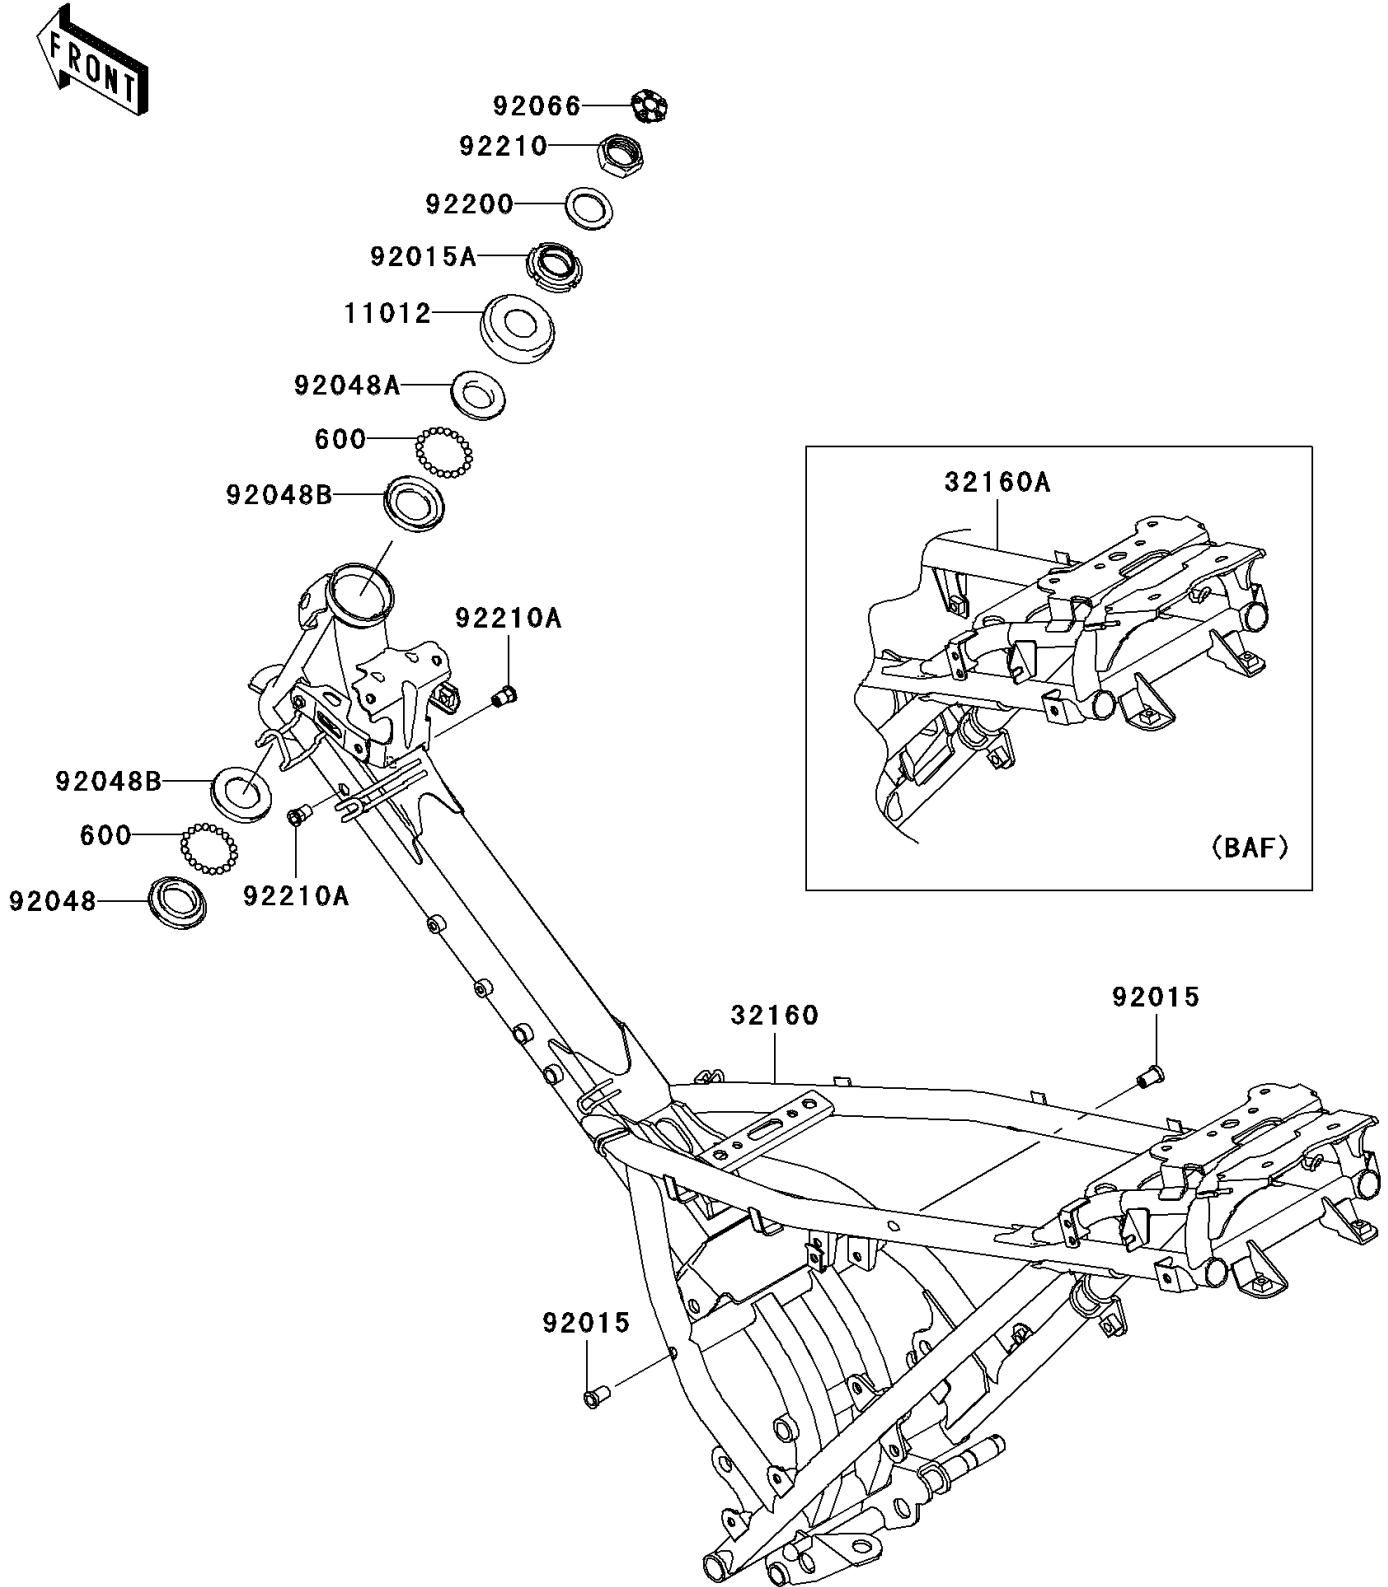

2010 KAZE HIT PARTS DIAGRAM

Frame

F2120

2010 KAZE HIT PARTS LIST

Frame

ITEM NAME	PART NUMBER	QUANTITY
BALL-STEEL,1/4" (Ref # 600)	600A0800	1
CAP,STEERING STEM (Ref # 11012)	11012-1788	1
FRAME-COMP (Ref # 32160)	32160-0455	1
NUT,POP,6MM (Ref # 92015)	92015-1759	1
NUT,STEERING STEM LOCK,24MM (Ref # 92015A)	92015-1973	1
RACE,STEERING STEM BEARING (Ref # 92048)	92048-0013	1
RACE,STEERING STEM BEARING (Ref # 92048A)	92048-1087	1
RACE,STEERING STEM BEARING (Ref # 92048B)	92048-1089	1
PLUG (Ref # 92066)	92066-0126	1
WASHER,24.5X36X2.3 (Ref # 92200)	92200-0481	1
NUT,LOCK,24MM (Ref # 92210)	92210-0467	1
NUT,POP,6MM,L=15 (Ref # 92210A)	92210-1397	1