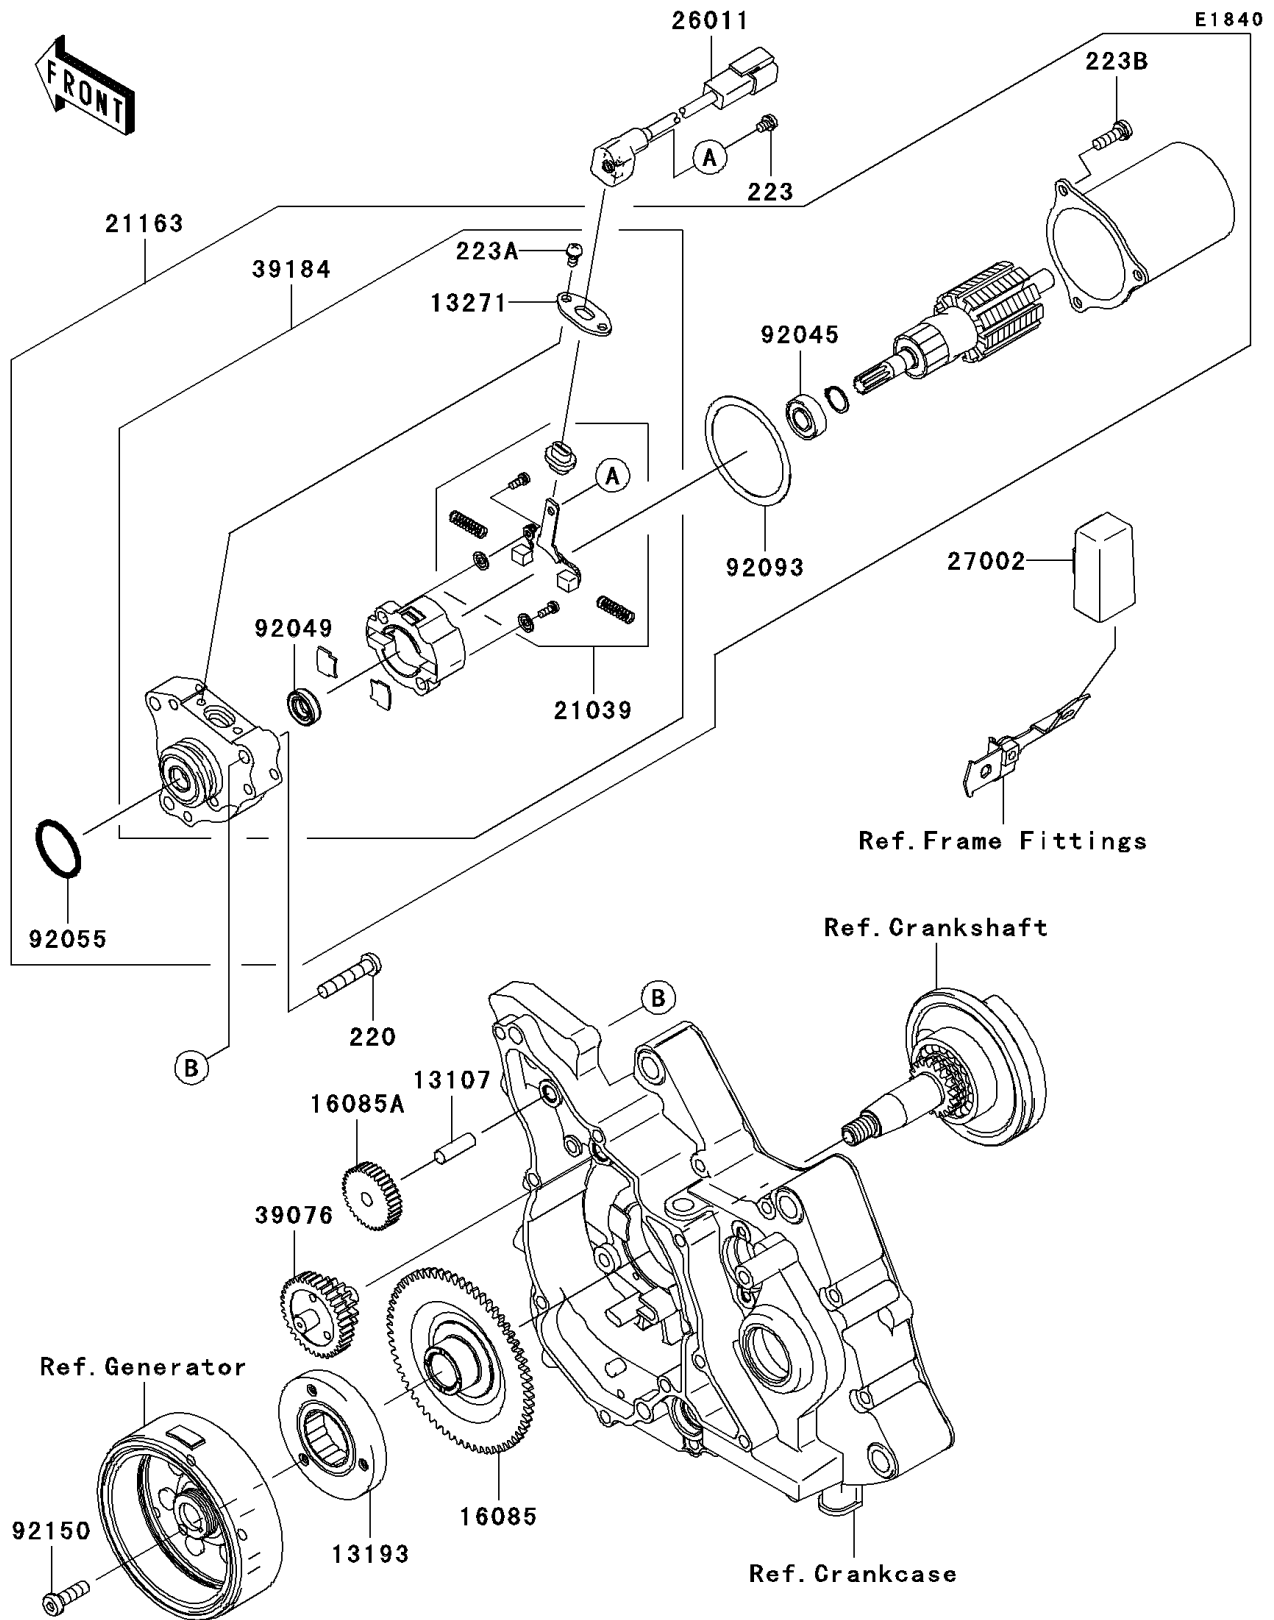

2010 KAZE HIT PARTS DIAGRAM

Starter Motor

2010 KAZE HIT PARTS LIST

Starter Motor

ITEM NAME	PART NUMBER	QUANTITY
SCREW-PAN-CROS,6X30 (Ref # 220)	220AD0630	1
SCREW-PAN-WS-CROS,4X6 (Ref # 223)	223AA0406	1
SCREW-PAN-WS-CROS,4X8 (Ref # 223A)	223AA0408	1
SCREW-PAN-WS-CROS,5X16 (Ref # 223B)	223AA0516	1
SHAFT,8X25 (Ref # 13107)	13107-1142	1
CLUTCH-ASSY-ONEWAY (Ref # 13193)	13193-0003	1
PLATE (Ref # 13271)	13271-0674	1
GEAR (Ref # 16085)	16085-0096	1
GEAR,IDLE,45T (Ref # 16085A)	16085-1264	1
BRUSH,STARTER MOTOR(SET) (Ref # 21039)	21039-1067	1
STARTER-ELECTRIC (Ref # 21163)	21163-0049	1
WIRE-LEAD (Ref # 26011)	26011-1819	1
RELAY-ASSY (Ref # 27002)	27002-1118	1
LIMITER (Ref # 39076)	39076-1078	1
BRACKET-ASSY (Ref # 39184)	39184-0014	1
BEARING-BALL,STARTER MOTOR (Ref # 92045)	92045-1349	1
SEAL-OIL,STARTER MOTOR (Ref # 92049)	92049-1465	1
RING-O (Ref # 92055)	92055-1276	1
SEAL,STARTER MOTOR (Ref # 92093)	92093-1079	1
BOLT,6X20 (Ref # 92150)	92150-1907	1