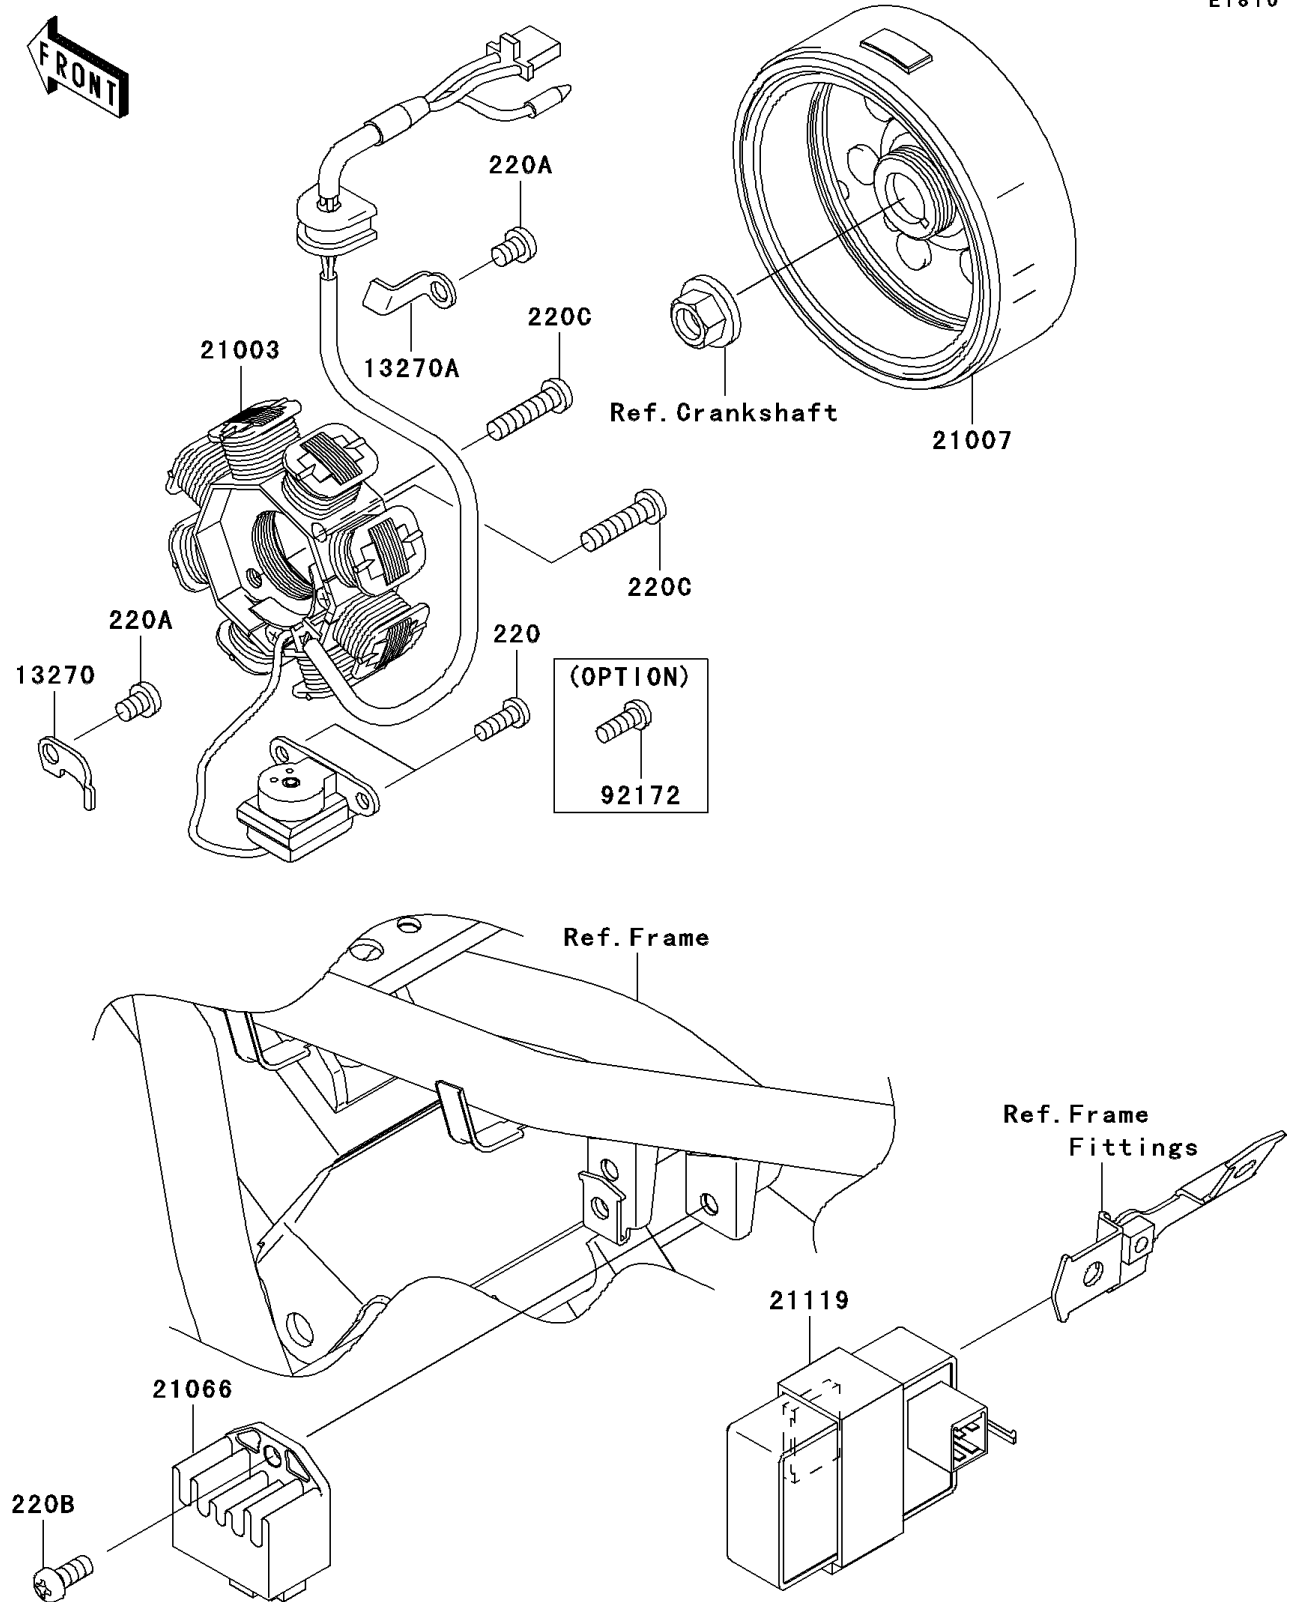

## 2010 KAZE HIT PARTS DIAGRAM

Generator

E1810

## 2010 KAZE HIT PARTS LIST

Generator

ITEM NAME	PART NUMBER	QUANTITY
SCREW-PAN-CROS,5X14 (Ref # 220)	220AA0514	1
SCREW-PAN-CROS,6X8 (Ref # 220A)	220AA0608	1
SCREW-PAN-CROSS,6X14 (Ref # 220B)	220AA0614	1
SCREW-PAN-CROSS,6X25 (Ref # 220C)	220AA0625	1
PLATE (Ref # 13270)	13270-1252	1
PLATE (Ref # 13270A)	13270-1961	1
STATOR (Ref # 21003)	21003-0040	1
ROTOR (Ref # 21007)	21007-0078	1
REGULATOR-VOLTAGE (Ref # 21066)	21066-1132	1
IGNITER (Ref # 21119)	21119-0064	1
SCREW,5X14 (Ref # 92172)	92172-1077	1