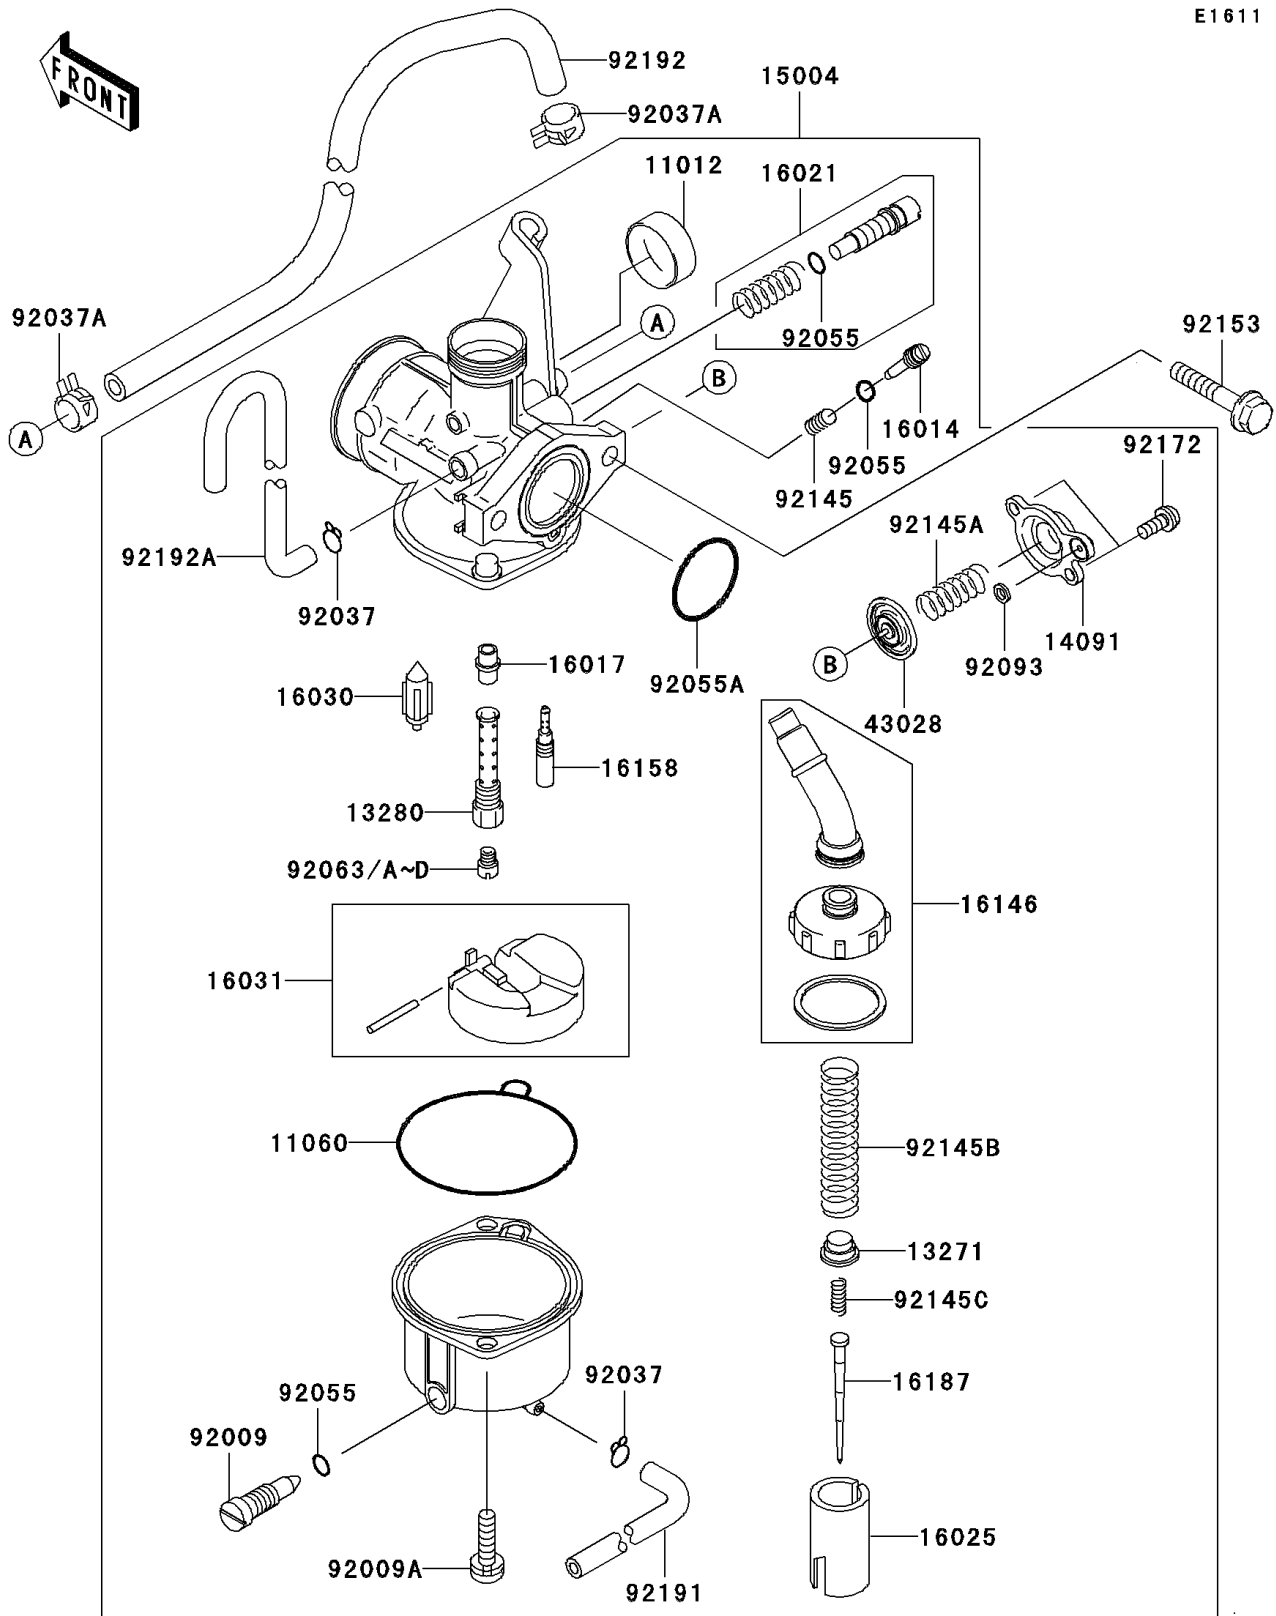

2010 KAZE HIT PARTS DIAGRAM

Carburetor

E1611

2010 KAZE HIT PARTS LIST

Carburetor

ITEM NAME	PART NUMBER	QUANTITY
CAP,CHOKE (Ref # 11012)	11012-1940	1
GASKET,FLOAT CHAMBER (Ref # 11060)	11060-1700	1
PLATE (Ref # 13271)	13271-1668	1
HOLDER,NEEDLE JET (Ref # 13280)	13280-1282	1
COVER (Ref # 14091)	14091-0285	1
CARBURETOR-ASSY,PB18 (Ref # 15004)	15004-0027	1
SCREW-PILOT AIR (Ref # 16014)	16014-0013	1
JET-NEEDLE (Ref # 16017)	16017-1399	1
SCREW-THROTTLE STOP (Ref # 16021)	16021-1203	1
VALVE-THROTTLE (Ref # 16025)	16025-1225	1
VALVE-FLOAT,FLOAT (Ref # 16030)	16030-0002	1
FLOAT (Ref # 16031)	16031-1107	1
COVER-ASSY, TOP (Ref # 16146)	16146-0092	1
JET-SLOW,#38 (Ref # 16158)	16158-1063	1
NEEDLE-JET,HPE (Ref # 16187)	16187-0276	1
DIAPHRAGM (Ref # 43028)	43028-0003	1
SCREW,DRAIN (Ref # 92009)	92009-1057	1
SCREW (Ref # 92009A)	92009-1750	1
CLAMP,TUBE (Ref # 92037)	92037-1142	1
CLAMP (Ref # 92037A)	92037-1601	1
RING-O (Ref # 92055)	92055-1053	1
RING-O (Ref # 92055A)	92055-1541	1
JET-MAIN,#85 (Ref # 92063)	92063-1326	1
JET-MAIN,#78 (Ref # 92063A)	92063-1393	1
JET-MAIN,#75 (Ref # 92063B)	92063-1395	1
JET-MAIN,#80 (Ref # 92063C)	92063-1396	1
JET-MAIN,#82 (Ref # 92063D)	92063-1397	1
SEAL,"U"RING (Ref # 92093)	92093-1046	1
SPRING (Ref # 92145)	92145-0004	1

2010 KAZE HIT PARTS LIST

Carburetor

ITEM NAME	PART NUMBER	QUANTITY
SPRING (Ref # 92145A)	92145-0642	1
SPRING, THROTTLE VALVE (Ref # 92145B)	92145-1407	1
SPRING, THROTTLE VALVE PLATE (Ref # 92145C)	92145-1408	1
BOLT, FLANGED-SMALL, 6X28 (Ref # 92153)	92153-1309	1
SCREW (Ref # 92172)	92172-0165	1
TUBE, 3.5X6.5X298 (Ref # 92191)	92191-1142	1
TUBE, FUEL (Ref # 92192)	92192-0482	1
TUBE, AIR VENT (Ref # 92192A)	92192-0738	1