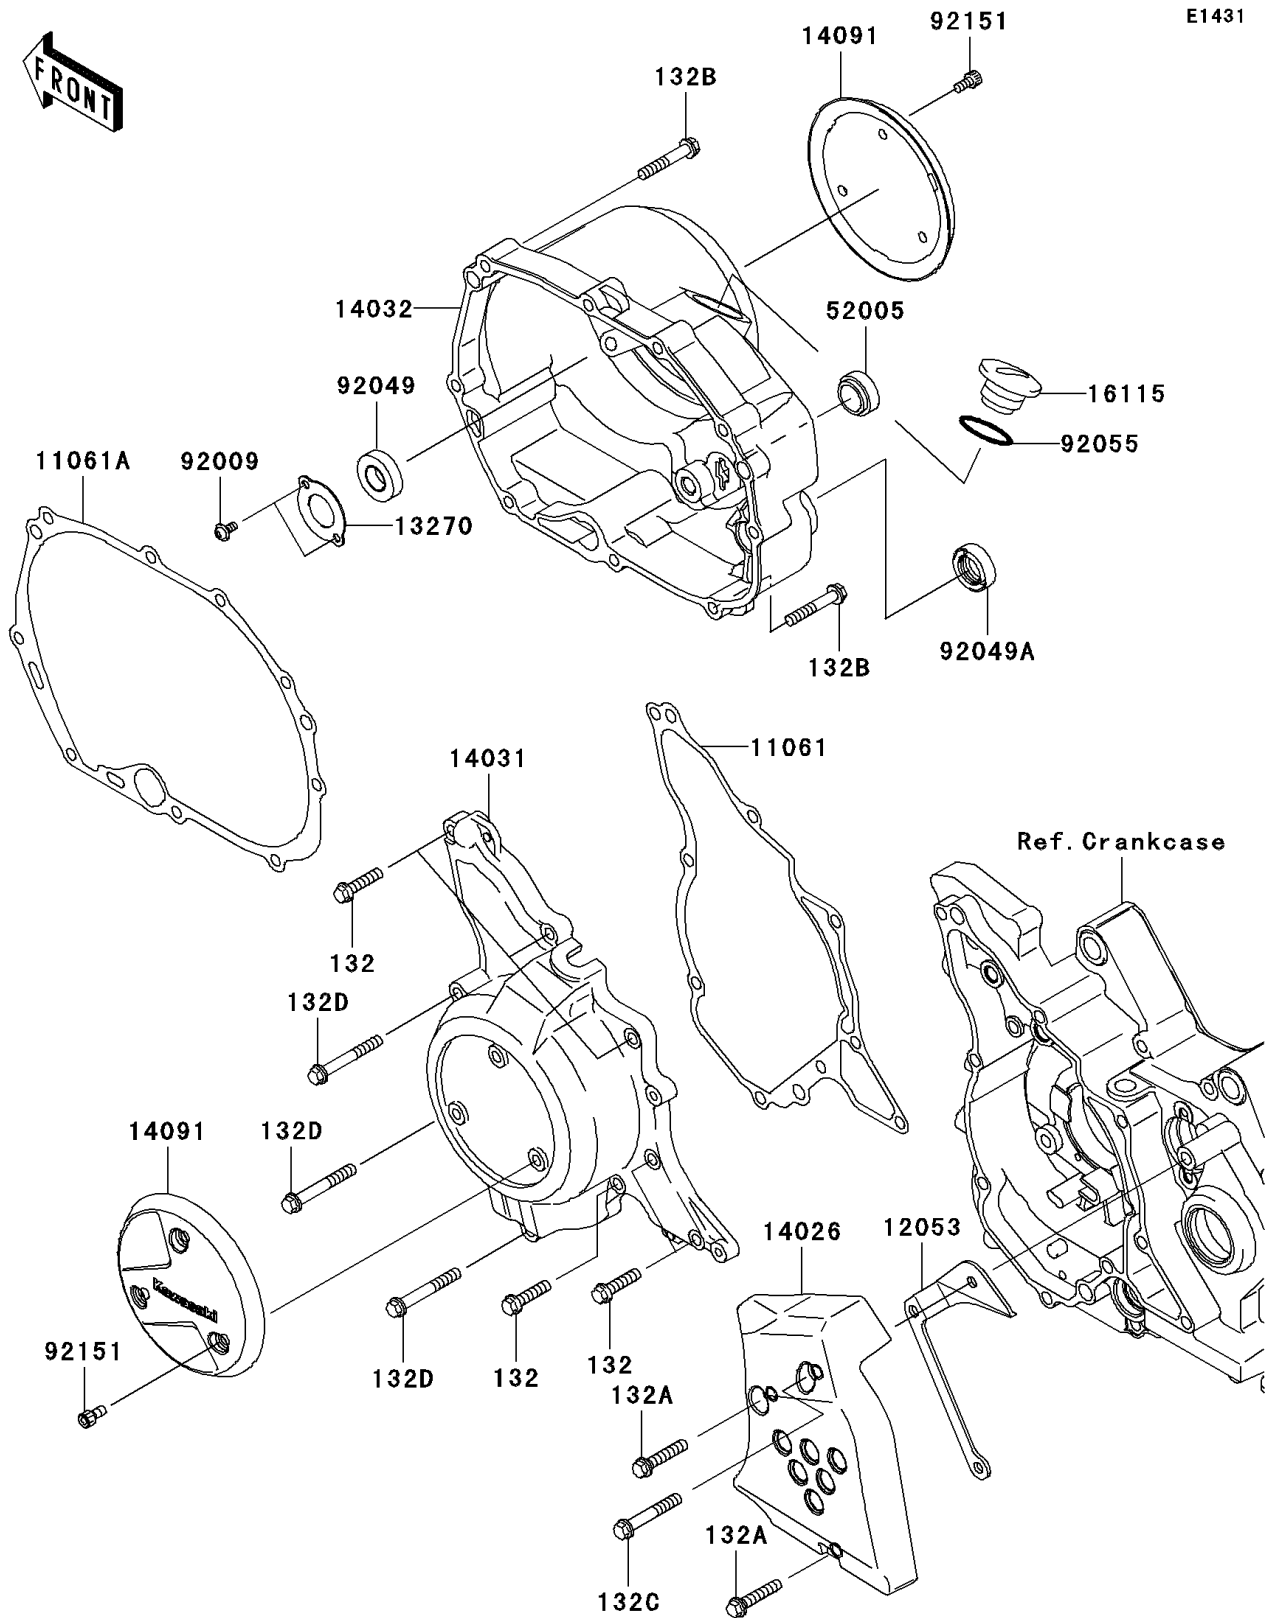

2010 KAZE HIT PARTS DIAGRAM

Engine Cover(s)

E1431

2010 KAZE HIT PARTS LIST

Engine Cover(s)

ITEM NAME	PART NUMBER	QUANTITY
BOLT-FLANGED-SMALL,6X25 (Ref # 132)	132BA0625	1
BOLT-FLANGED-SMALL,6X30 (Ref # 132A)	132BA0630	1
BOLT-FLANGED-SMALL,6X35 (Ref # 132B)	132BA0635	1
BOLT-FLANGED-SMALL,6X40 (Ref # 132C)	132BA0640	1
BOLT-FLANGED-SMALL,6X45 (Ref # 132D)	132BA0645	1
GASKET,GENERATOR COVER (Ref # 11061)	11061-0257	1
GASKET,CLUTCH COVER (Ref # 11061A)	11061-0426	1
GUIDE-CHAIN,TENSION (Ref # 12053)	12053-1467	1
PLATE (Ref # 13270)	13270-1800	1
COVER-CHAIN (Ref # 14026)	14026-0051	1
COVER-GENERATOR,BLACK (Ref # 14031)	14031-0091-10	1
COVER-CLUTCH,BLACK (Ref # 14032)	14032-0112-10	1
COVER,HEAT INSULATOR (Ref # 14091)	14091-0764	1
CAP-OIL FILLER (Ref # 16115)	16115-1067	1
GAUGE,OIL LEVEL (Ref # 52005)	52005-0019	1
SCREW (Ref # 92009)	92009-1745	1
SEAL-OIL,S 12 28 7 HS (Ref # 92049)	92049-0051	1
SEAL-OIL (Ref # 92049A)	92049-1430	1
RING-O,31.7X2.4 (Ref # 92055)	92055-049	1
BOLT,SOCKET,5X10 (Ref # 92151)	92151-1212	1