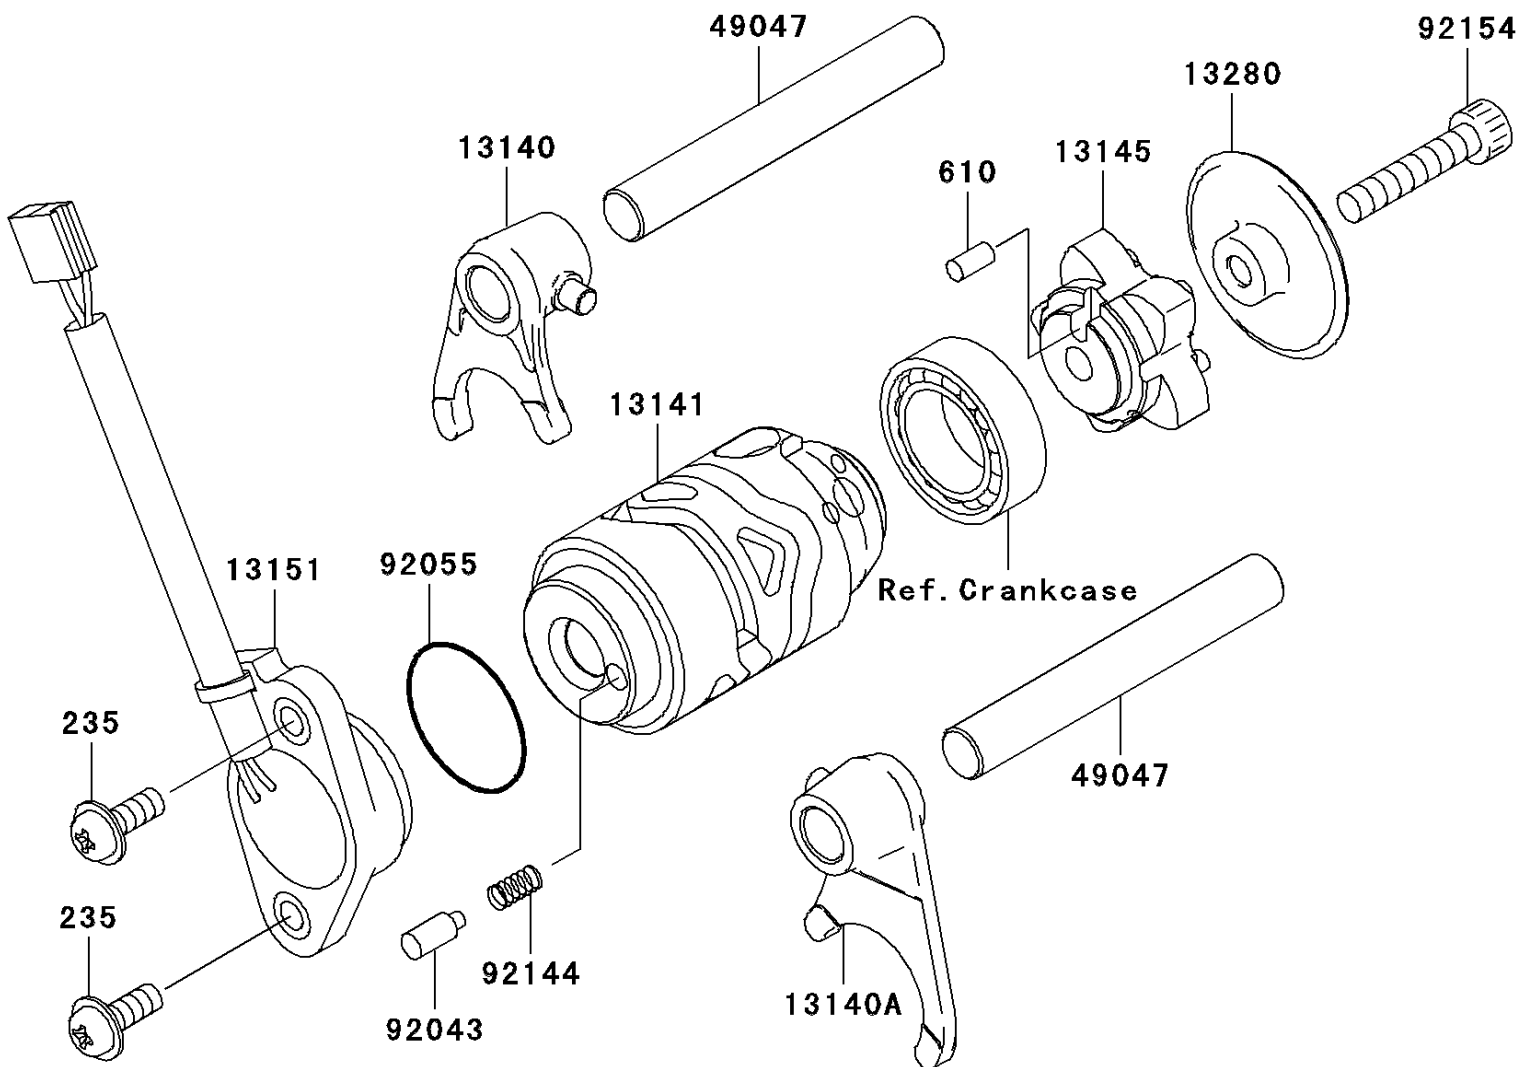

2010 KAZE HIT PARTS DIAGRAM

Gear Change Drum/Shift Fork(s)

E1362

2010 KAZE HIT PARTS LIST

Gear Change Drum/Shift Fork(s)

ITEM NAME	PART NUMBER	QUANTITY
SCREW-PAN-WP-CROS,5X14 (Ref # 235)	235AA0514	1
ROLLER,4X8 (Ref # 610)	610A0408	1
FORK-SHIFT (Ref # 13140)	13140-0036	1
FORK-SHIFT (Ref # 13140A)	13140-0037	1
DRUM-CHANGE (Ref # 13141)	13141-1222	1
CAM-CHANGE DRUM (Ref # 13145)	13145-1093	1
SWITCH-COMP,NEUTRAL (Ref # 13151)	13151-0048	1
HOLDER (Ref # 13280)	13280-1228	1
ROD-SHIFT (Ref # 49047)	49047-1058	1
PIN (Ref # 92043)	92043-1385	1
RING-O,27.7X2.4 (Ref # 92055)	92055-1619	1
SPRING (Ref # 92144)	92144-1245	1
BOLT,SOCKET,6X30 (Ref # 92154)	92154-0388	1