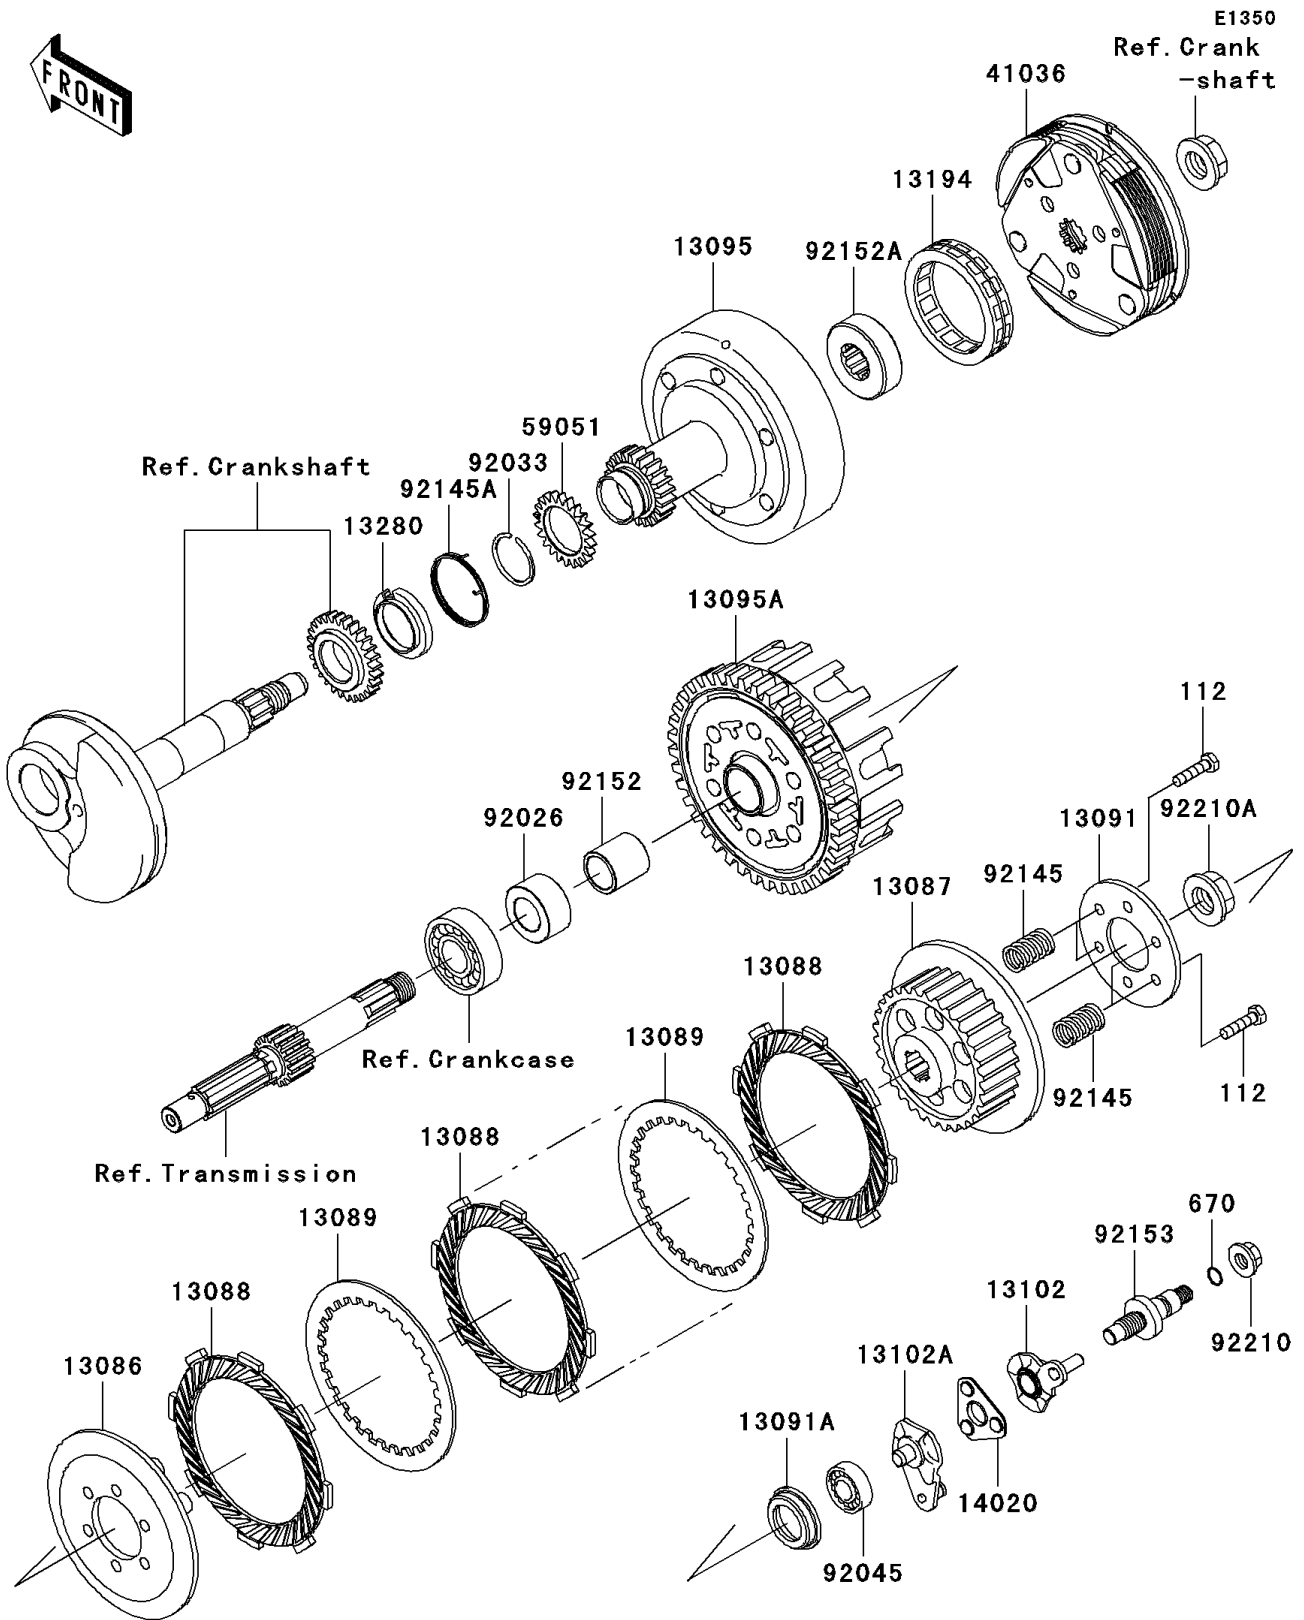

## 2010 KAZE HIT PARTS DIAGRAM

Clutch

## 2010 KAZE HIT PARTS LIST

### Clutch

ITEM NAME	PART NUMBER	QUANTITY
BOLT-UPSET,5X20 (Ref # 112)	112BA0520	1
O RING,8MM (Ref # 670)	670B1508	1
WHEEL-CLUTCH (Ref # 13086)	13086-1065	1
HUB-CLUTCH (Ref # 13087)	13087-1151	1
PLATE-FRICTION (Ref # 13088)	13088-1142	1
PLATE-CLUTCH (Ref # 13089)	13089-1087	1
HOLDER,CLUTCH (Ref # 13091)	13091-1782	1
HOLDER (Ref # 13091A)	13091-1787	1
HOUSING-COMP-CLUTCH (Ref # 13095)	13095-0094	1
HOUSING-COMP-CLUTCH (Ref # 13095A)	13095-1403	1
RELEASE-COMP-CLUTCH (Ref # 13102)	13102-1135	1
RELEASE-COMP-CLUTCH (Ref # 13102A)	13102-1136	1
CLUTCH-ONEWAY (Ref # 13194)	13194-1103	1
HOLDER,CLUTCH (Ref # 13280)	13280-1250	1
RETAINER (Ref # 14020)	14020-1100	1
HUB-ASSY,CLUTCH (Ref # 41036)	41036-1364	1
GEAR-SPUR,CLUTCH,22T (Ref # 59051)	59051-1403	1
SPACER (Ref # 92026)	92026-1605	1
RING-SNAP,23.5MM (Ref # 92033)	92033-1065	1
BEARING-BALL,#628 (Ref # 92045)	92045-1123	1
SPRING,CLUTCH HUB (Ref # 92145)	92145-1456	1
SPRING,CLUTCH HOLDER (Ref # 92145A)	92145-1457	1
COLLAR,17X22X22.7 (Ref # 92152)	92152-0393	1
COLLAR,19X39.9X13 (Ref # 92152A)	92152-1370	1
BOLT,CLUTCH RELEASE (Ref # 92153)	92153-0525	1
NUT,FLANGED,8MM (Ref # 92210)	92210-0004	1
NUT,14MM (Ref # 92210A)	92210-1374	1