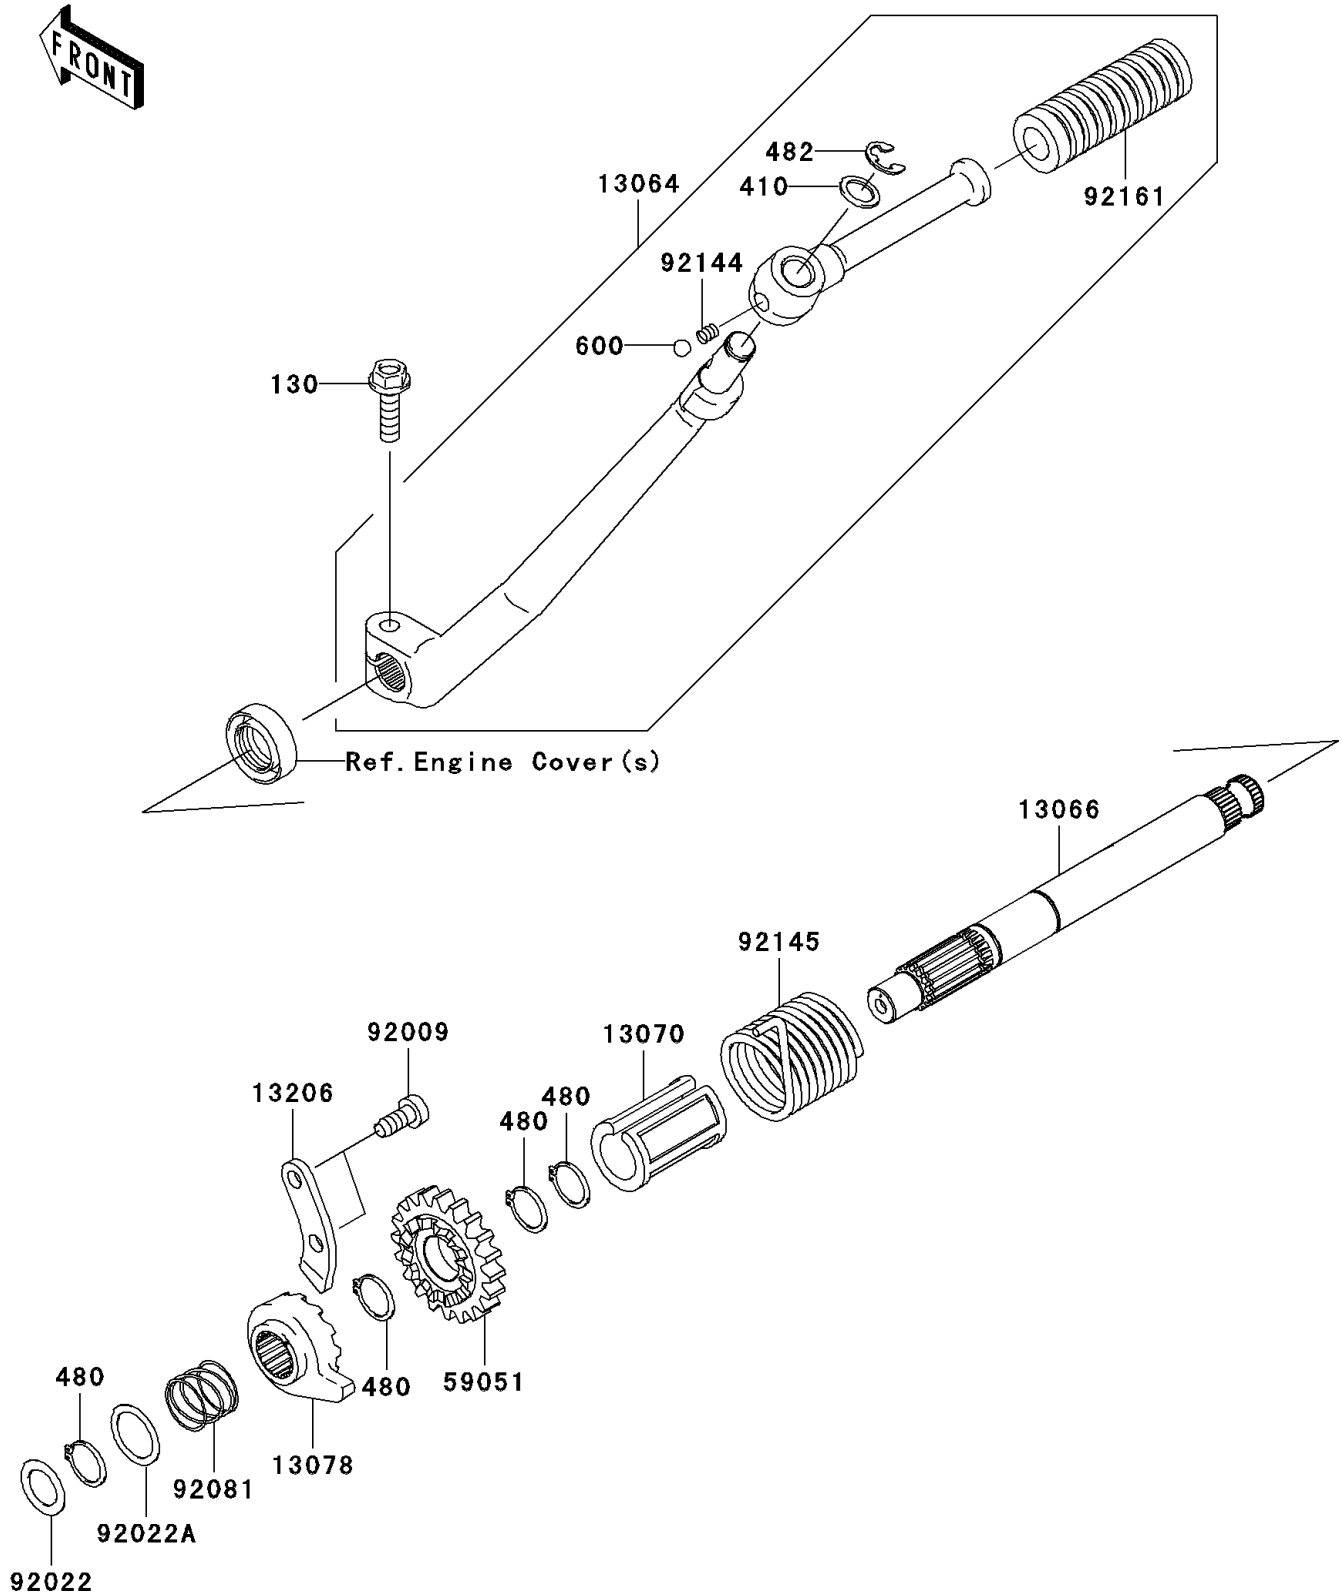

2010 KAZE HIT PARTS DIAGRAM

Kickstarter Mechanism

E1340

2010 KAZE HIT PARTS LIST

Kickstarter Mechanism

ITEM NAME	PART NUMBER	QUANTITY
BOLT-FLANGED,6X22 (Ref # 130)	130CB0622	1
WASHER-PLAIN-SMALL,10MM (Ref # 410)	410AA1000	1
CIRCLIP-TYPE-C,16MM (Ref # 480)	480J1600	1
CIRCLIP-TYPE-E,8MM (Ref # 482)	482EA8000	1
BALL-STEEL,1/4" (Ref # 600)	600A0800	1
LEVER-ASSY-KICK (Ref # 13064)	13064-0055	1
SHAFT-KICK (Ref # 13066)	13066-1108	1
GUIDE,KICK SHAFT (Ref # 13070)	13070-1035	1
RATCHET (Ref # 13078)	13078-1069	1
GUIDE-KICK (Ref # 13206)	13206-1006	1
GEAR-SPUR,KICK STARTER,22T (Ref # 59051)	59051-1404	1
SCREW,TAPPING (Ref # 92009)	92009-1104	1
WASHER,13.2X20X0.5 (Ref # 92022)	92022-1224	1
WASHER,16.8X22X0.5 (Ref # 92022A)	92022-315	1
SPRING,RATCHET (Ref # 92081)	92081-122	1
SPRING,KICK PEDAL (Ref # 92144)	92144-1791	1
SPRING,KICK STARTER (Ref # 92145)	92145-0626	1
DAMPER (Ref # 92161)	92161-1250	1