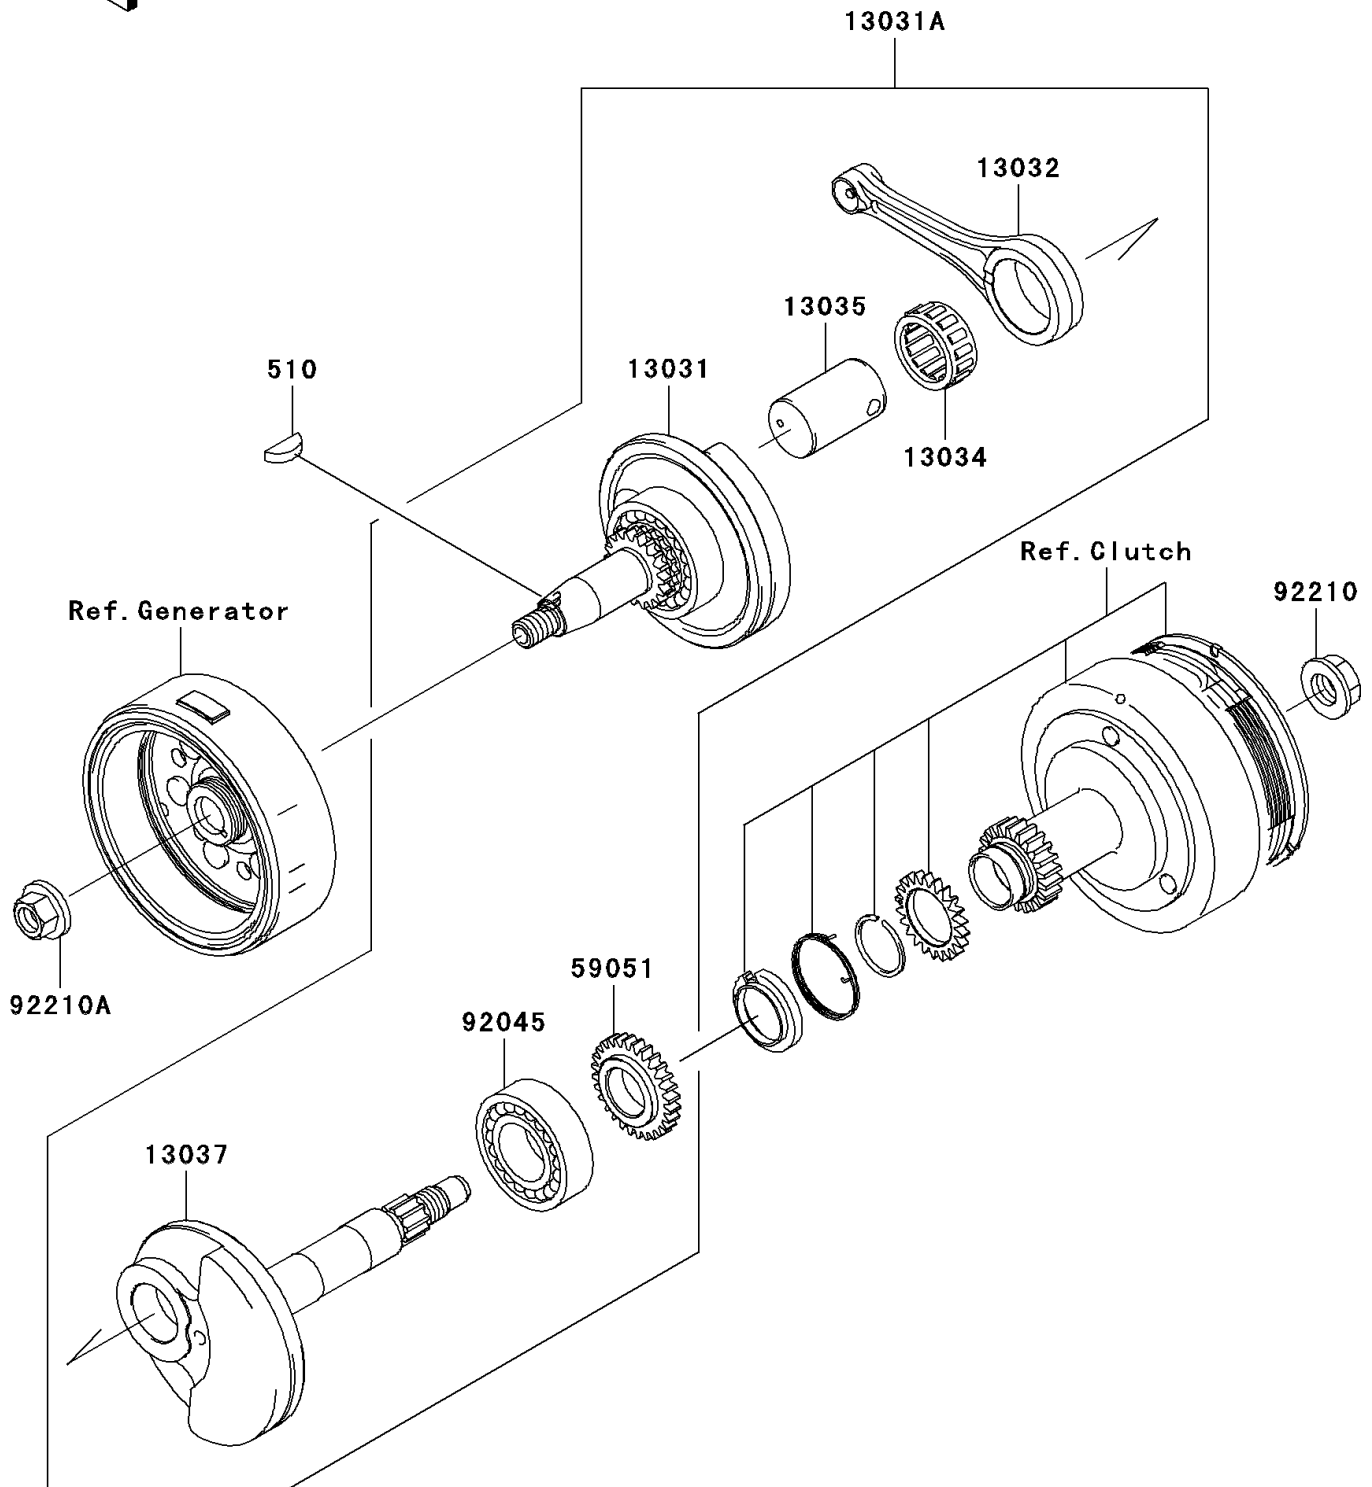

2010 KAZE HIT PARTS DIAGRAM

Crankshaft

E1321

2010 KAZE HIT PARTS LIST

Crankshaft

ITEM NAME	PART NUMBER	QUANTITY
KEY-WOODRUFF (Ref # 510)	510A3200	1
CRANKSHAFT-COMP,LH (Ref # 13031)	13031-0011	1
CRANKSHAFT-COMP (Ref # 13031A)	13031-0115	1
ROD-CONNECTING (Ref # 13032)	13032-1277	1
BEARING-BIG END,KT 263314EGC06 (Ref # 13034)	13034-0010	1
PIN-CRANK (Ref # 13035)	13035-0020	1
CRANKSHAFT,RH (Ref # 13037)	13037-0128	1
GEAR-SPUR (Ref # 59051)	59051-1402	1
BEARING-BALL,TMB205CJR2C2 (Ref # 92045)	92045-1293	1
NUT,12MM (Ref # 92210)	92210-0176	1
NUT,14MM (Ref # 92210A)	92210-1374	1