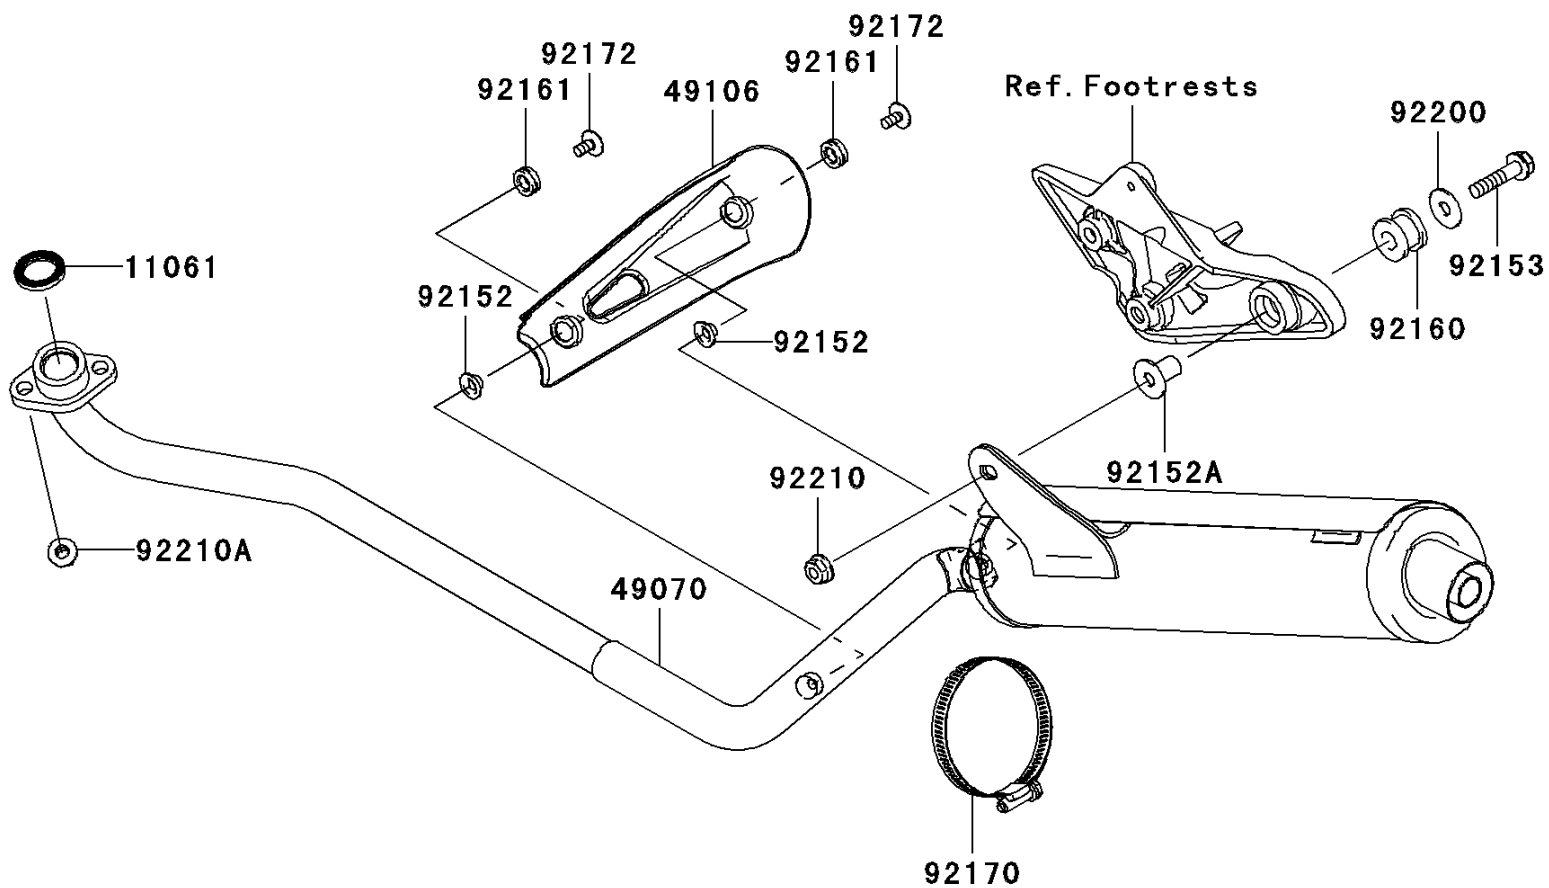

2010 KAZE HIT PARTS DIAGRAM

Muffler(s)

E1140

2010 KAZE HIT PARTS LIST

Muffler(s)

ITEM NAME	PART NUMBER	QUANTITY
GASKET,EXHAUST PIPE (Ref # 11061)	11061-0183	1
MUFFLER-COMP (Ref # 49070)	49070-0032	1
COVER-MUFFLER (Ref # 49106)	49106-0090	1
COLLAR (Ref # 92152)	92152-0334	1
COLLAR (Ref # 92152A)	92152-0676	1
BOLT,8X35 (Ref # 92153)	92153-1186	1
DAMPER,MUFFLER MOUNT (Ref # 92160)	92160-1116	1
DAMPER (Ref # 92161)	92161-0306	1
CLAMP (Ref # 92170)	92170-1307	1
SCREW,6X12 (Ref # 92172)	92172-0394	1
WASHER,8.5X24.5X1.6 (Ref # 92200)	92200-0441	1
NUT,8MM (Ref # 92210)	92210-0177	1
NUT,8MM (Ref # 92210A)	92210-0381	1