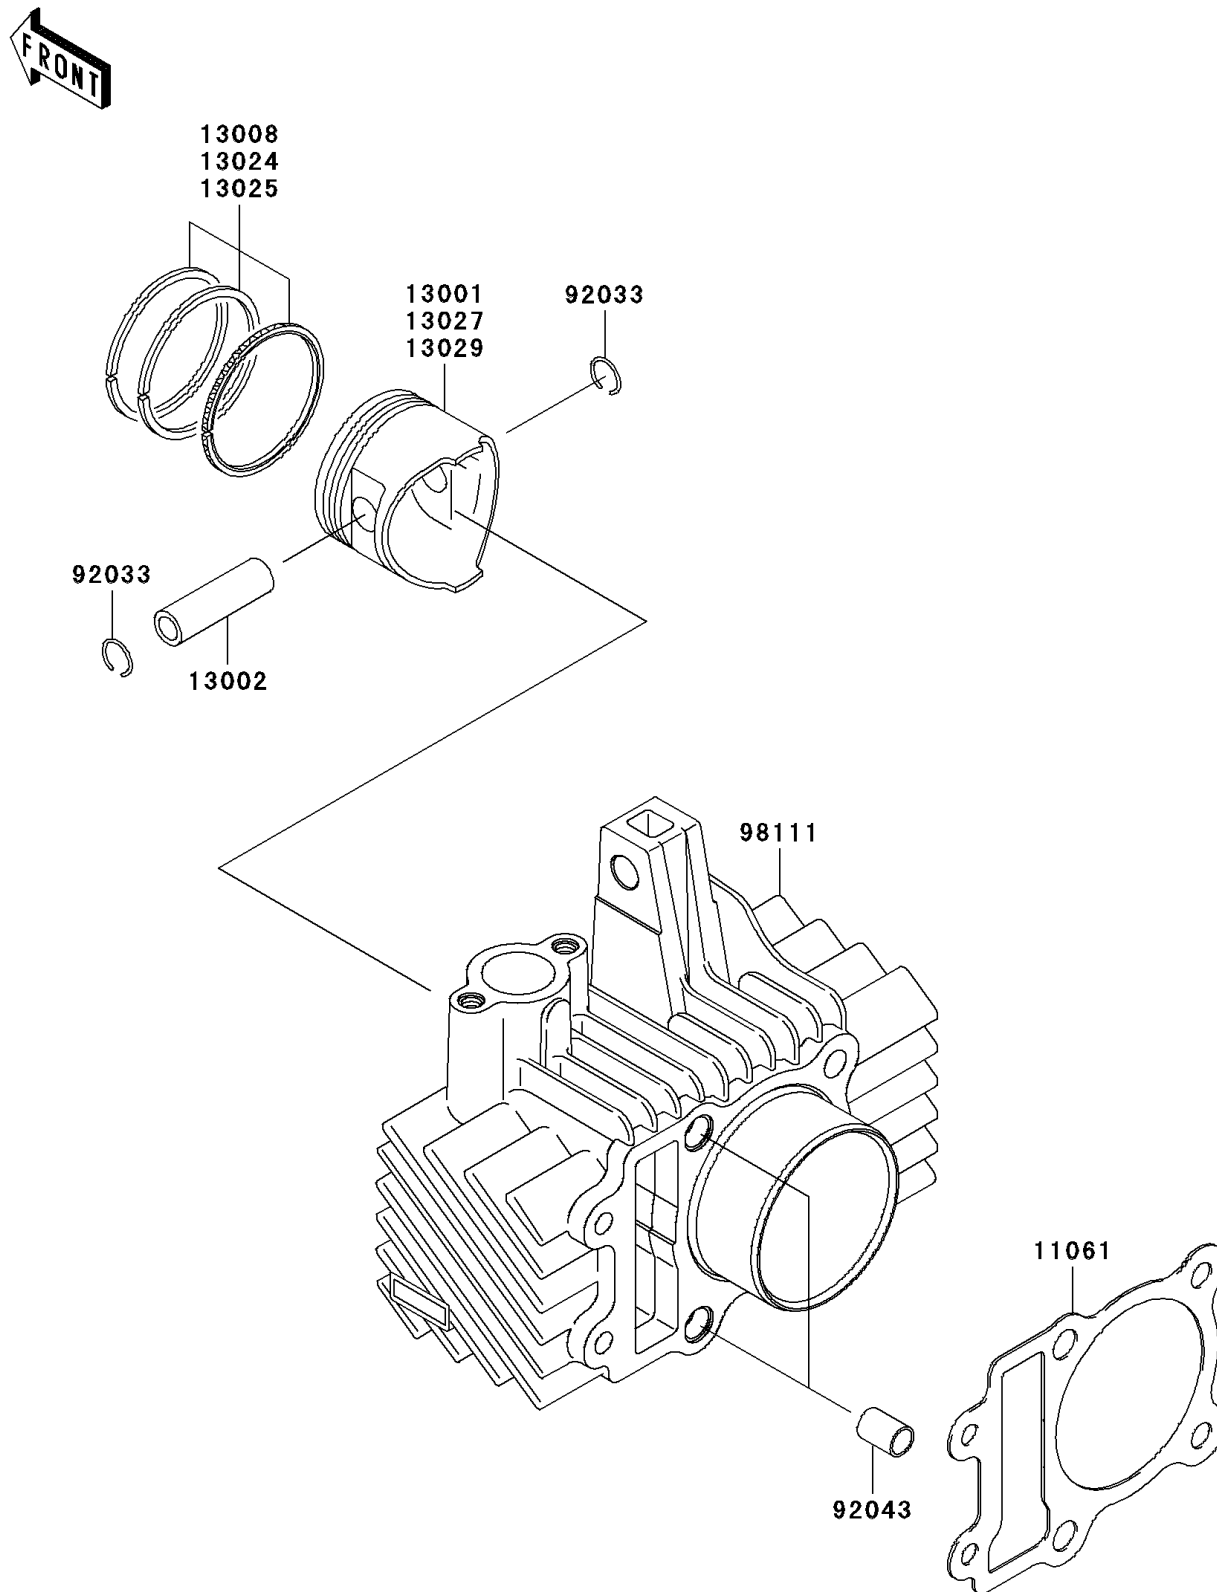

2010 KAZE HIT PARTS DIAGRAM

Cylinder/Piston(s)

E1120

2010 KAZE HIT PARTS LIST

Cylinder/Piston(s)

ITEM NAME	PART NUMBER	QUANTITY
GASKET,CYLINDER BASE (Ref # 11061)	11061-0256	1
PISTON-ENGINE,STD (Ref # 13001)	13001-0019	1
PIN-PISTON (Ref # 13002)	13002-1123	1
RING-SET-PISTON,STD (Ref # 13008)	13008-0006	1
RING-SET-PISTON LL,O/S 1.00 (Ref # 13024)	13024-0005	1
RING-SET-PISTON L,O/S 0.50 (Ref # 13025)	13025-0006	1
PISTON-ENGINE LL,O/S 1.00 (Ref # 13027)	13027-0007	1
PISTON-ENGINE L,O/S 0.50 (Ref # 13029)	13029-0008	1
RING-SNAP (Ref # 92033)	92033-1072	1
PIN,8.2X10X14 (Ref # 92043)	92043-0100	1
CYLINDER-COMP-ENGINE (Ref # 98111)	98111-0018	1