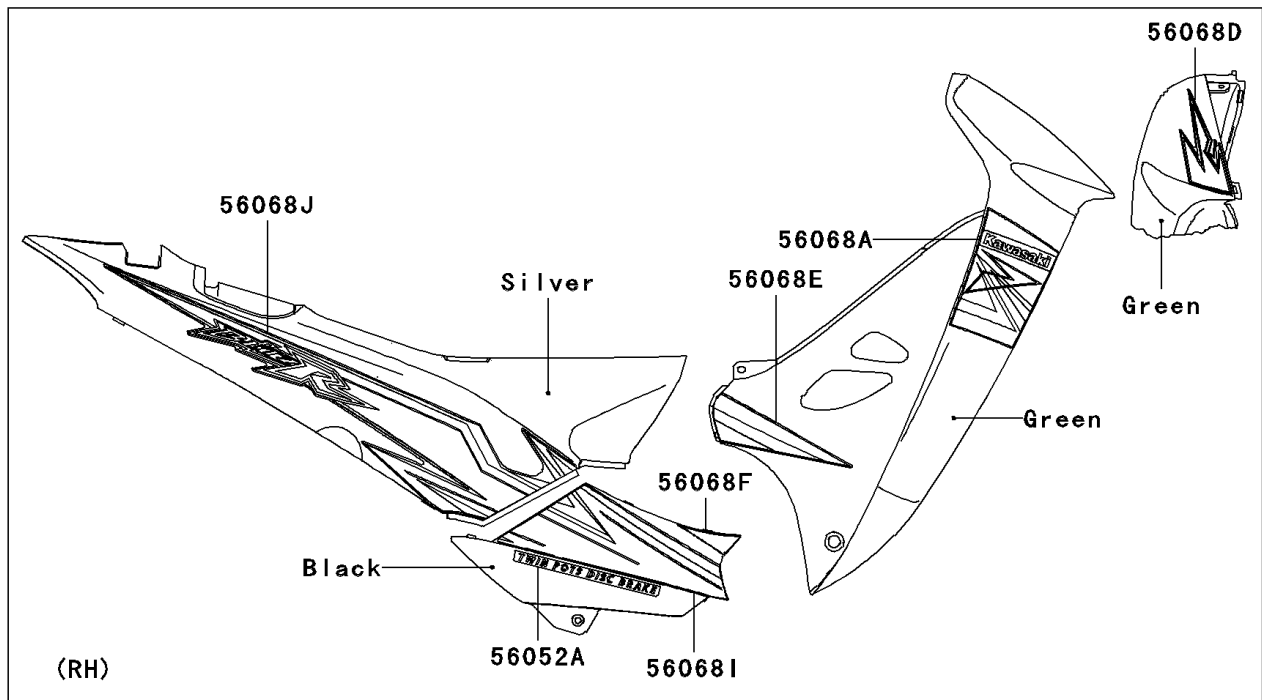

2008 KAZE HIT PARTS DIAGRAM

Decals(Green)

F2861C

2008 KAZE HIT PARTS LIST

Decals(Green)

ITEM NAME	PART NUMBER	QUANTITY
MARK,FRONT COVER,KAWASAKI (Ref # 56052)	56052-0171	1
MARK,TWIN POTS DISC BRAKE (Ref # 56052A)	56052-0329	1
PATTERN,LEG SHIELD,CNT,LH (Ref # 56068)	56068-0726	1
PATTERN,LEG SHIELD,CNT,RH (Ref # 56068A)	56068-0727	1
PATTERN,LEG SHIELD,FR,LH (Ref # 56068B)	56068-0736	1
PATTERN,LEG SHIELD,RR,LH (Ref # 56068C)	56068-0737	1
PATTERN,LEG SHIELD,FR,RH (Ref # 56068D)	56068-0738	1
PATTERN,LEG SHIELD,RR,RH (Ref # 56068E)	56068-0739	1
PATTERN,BATTERY COVER,UPP,RH (Ref # 56068F)	56068-0740	1
PATTERN,SIDE COVER,FR,LH (Ref # 56068G)	56068-0741	1
PATTERN,SIDE COVER,RR,LH (Ref # 56068H)	56068-0742	1
PATTERN,BATTERY COVER,LWR,RH (Ref # 56068I)	56068-0764	1
PATTERN,SIDE COVER,RR,RH (Ref # 56068J)	56068-0765	1