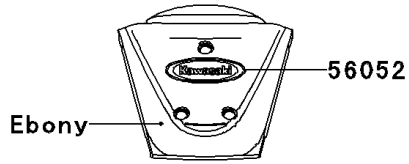

2008 KAZE HIT PARTS DIAGRAM

Decals(Green)

F2861C

2008 KAZE HIT PARTS LIST

Decals(Green)

ITEM NAME	PART NUMBER	QUANTITY
MARK,FRONT COVER,KAWASAKI (Ref # 56052)	56052-0171	1
MARK,TWIN POTS DISC BRAKE (Ref # 56052A)	56052-0329	1
PATTERN,LEG SHIELD,CNT,LH (Ref # 56068)	56068-0726	1
PATTERN,LEG SHIELD,CNT,RH (Ref # 56068A)	56068-0727	1
PATTERN,LEG SHIELD,FR,LH (Ref # 56068B)	56068-0736	1
PATTERN,LEG SHIELD,RR,LH (Ref # 56068C)	56068-0737	1
PATTERN,LEG SHIELD,FR,RH (Ref # 56068D)	56068-0738	1
PATTERN,LEG SHIELD,RR,RH (Ref # 56068E)	56068-0739	1
PATTERN,BATTERY COVER,UPP,RH (Ref # 56068F)	56068-0740	1
PATTERN,SIDE COVER,FR,LH (Ref # 56068G)	56068-0741	1
PATTERN,SIDE COVER,RR,LH (Ref # 56068H)	56068-0742	1
PATTERN,BATTERY COVER,LWR,RH (Ref # 56068I)	56068-0764	1
PATTERN,SIDE COVER,RR,RH (Ref # 56068J)	56068-0765	1