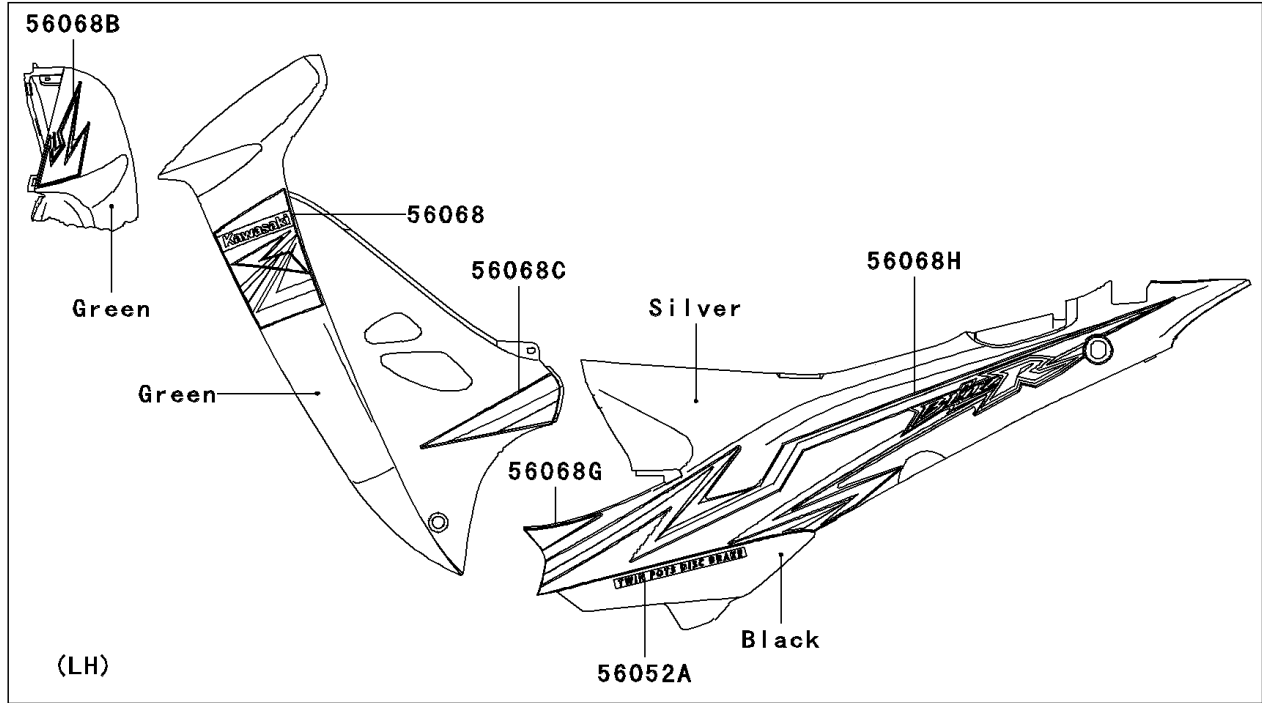

2008 KAZE HIT PARTS DIAGRAM

Decals(Green)

F2861C

2008 KAZE HIT PARTS LIST

Decals(Green)

ITEM NAME	PART NUMBER	QUANTITY
MARK,FRONT COVER,KAWASAKI (Ref # 56052)	56052-0171	1
MARK,TWIN POTS DISC BRAKE (Ref # 56052A)	56052-0329	1
PATTERN,LEG SHIELD,CNT,LH (Ref # 56068)	56068-0726	1
PATTERN,LEG SHIELD,CNT,RH (Ref # 56068A)	56068-0727	1
PATTERN,LEG SHIELD,FR,LH (Ref # 56068B)	56068-0736	1
PATTERN,LEG SHIELD,RR,LH (Ref # 56068C)	56068-0737	1
PATTERN,LEG SHIELD,FR,RH (Ref # 56068D)	56068-0738	1
PATTERN,LEG SHIELD,RR,RH (Ref # 56068E)	56068-0739	1
PATTERN,BATTERY COVER,UPP,RH (Ref # 56068F)	56068-0740	1
PATTERN,SIDE COVER,FR,LH (Ref # 56068G)	56068-0741	1
PATTERN,SIDE COVER,RR,LH (Ref # 56068H)	56068-0742	1
PATTERN,BATTERY COVER,LWR,RH (Ref # 56068I)	56068-0764	1
PATTERN,SIDE COVER,RR,RH (Ref # 56068J)	56068-0765	1