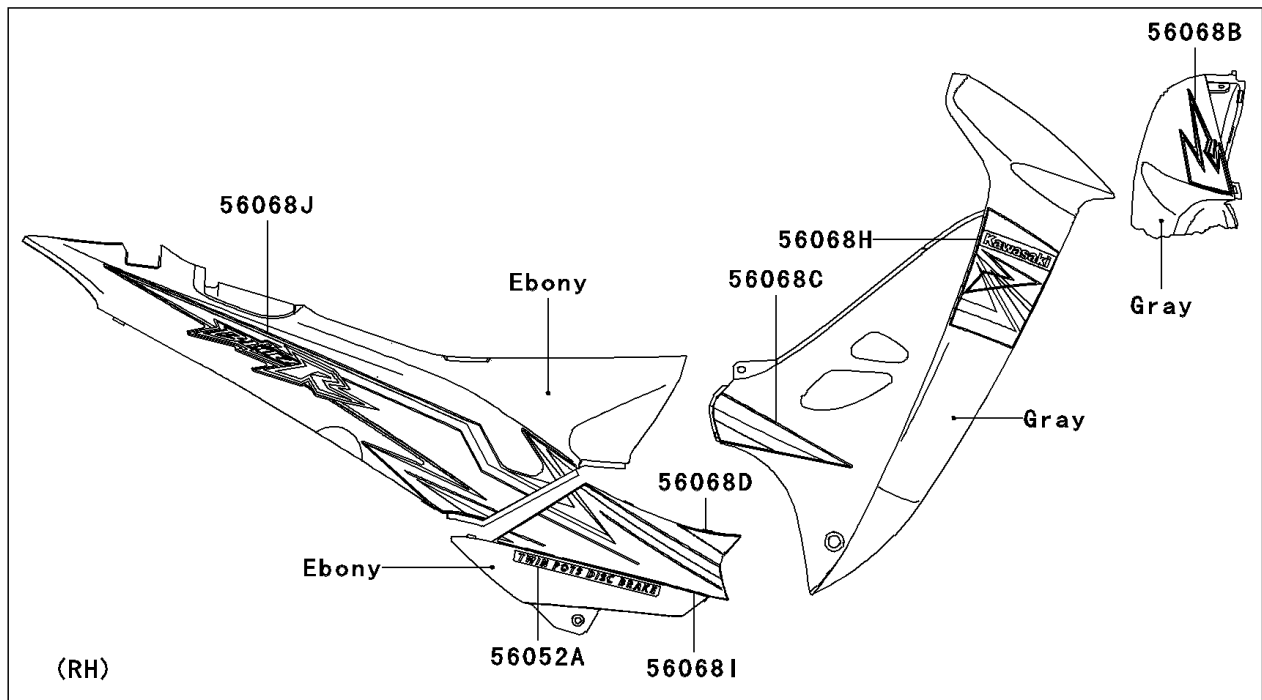

2008 KAZE HIT PARTS DIAGRAM

Decals(Gray)(D8F)

F2861A

2008 KAZE HIT PARTS LIST

Decals(Gray)(D8F)

ITEM NAME	PART NUMBER	QUANTITY
MARK,FRONT COVER,KAWASAKI (Ref # 56052)	56052-0171	1
MARK,TWIN POTS DISC BRAKE (Ref # 56052A)	56052-0329	1
PATTERN,LEG SHIELD,FR,LH (Ref # 56068)	56068-0750	1
PATTERN,LEG SHIELD,RR,LH (Ref # 56068A)	56068-0751	1
PATTERN,LEG SHIELD,FR,RH (Ref # 56068B)	56068-0752	1
PATTERN,LEG SHIELD,RR,RH (Ref # 56068C)	56068-0753	1
PATTERN,BATTERY COVER,UPP,RH (Ref # 56068D)	56068-0754	1
PATTERN,SIDE COVER,FR,LH (Ref # 56068E)	56068-0755	1
PATTERN,SIDE COVER,RR,LH (Ref # 56068F)	56068-0756	1
PATTERN,LEG SHIELD,CNT,LH (Ref # 56068G)	56068-0770	1
PATTERN,LEG SHIELD,CNT,RH (Ref # 56068H)	56068-0771	1
PATTERN,BATTERY COVER,LWR,RH (Ref # 56068I)	56068-0772	1
PATTERN,SIDE COVER,RR,RH (Ref # 56068J)	56068-0773	1