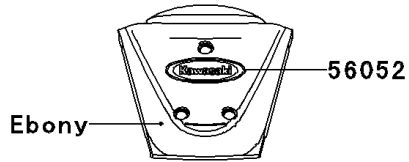

2008 KAZE HIT PARTS DIAGRAM

Decals(Gray)(D8F)

F2861A

2008 KAZE HIT PARTS LIST

Decals(Gray)(D8F)

ITEM NAME	PART NUMBER	QUANTITY
MARK,FRONT COVER,KAWASAKI (Ref # 56052)	56052-0171	1
MARK,TWIN POTS DISC BRAKE (Ref # 56052A)	56052-0329	1
PATTERN,LEG SHIELD,FR,LH (Ref # 56068)	56068-0750	1
PATTERN,LEG SHIELD,RR,LH (Ref # 56068A)	56068-0751	1
PATTERN,LEG SHIELD,FR,RH (Ref # 56068B)	56068-0752	1
PATTERN,LEG SHIELD,RR,RH (Ref # 56068C)	56068-0753	1
PATTERN,BATTERY COVER,UPP,RH (Ref # 56068D)	56068-0754	1
PATTERN,SIDE COVER,FR,LH (Ref # 56068E)	56068-0755	1
PATTERN,SIDE COVER,RR,LH (Ref # 56068F)	56068-0756	1
PATTERN,LEG SHIELD,CNT,LH (Ref # 56068G)	56068-0770	1
PATTERN,LEG SHIELD,CNT,RH (Ref # 56068H)	56068-0771	1
PATTERN,BATTERY COVER,LWR,RH (Ref # 56068I)	56068-0772	1
PATTERN,SIDE COVER,RR,RH (Ref # 56068J)	56068-0773	1