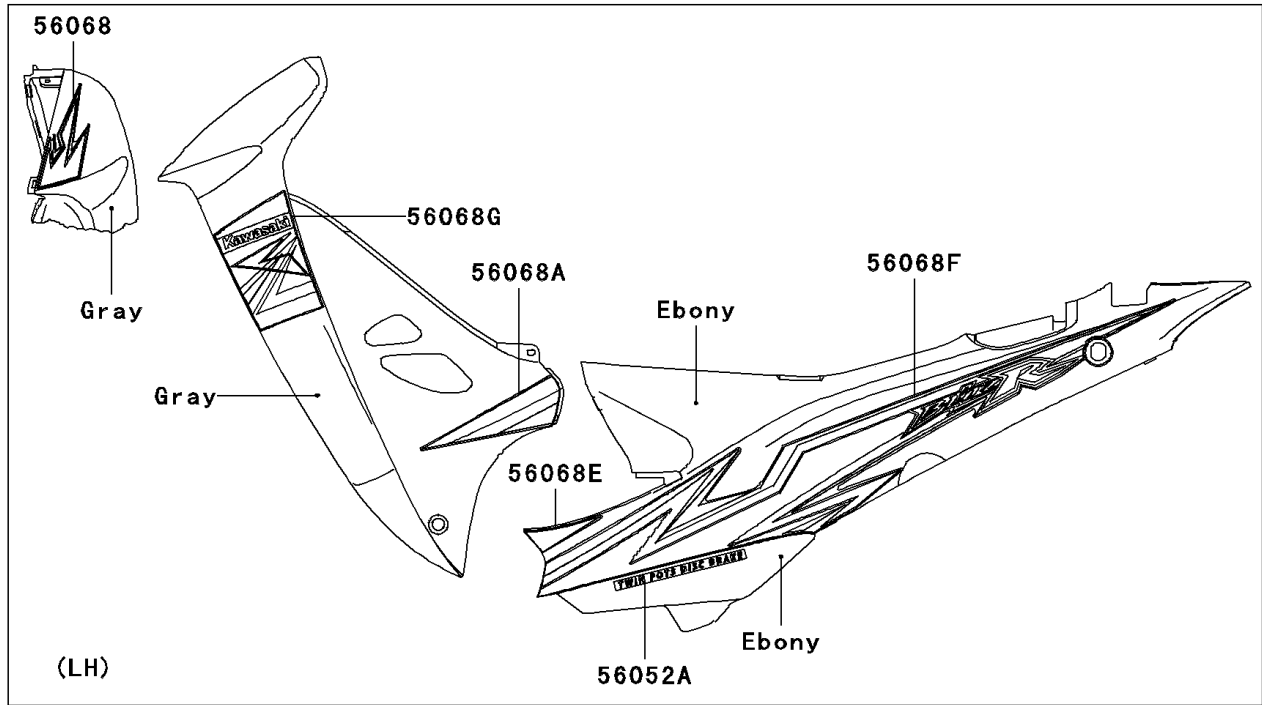

2008 KAZE HIT PARTS DIAGRAM

Decals(Gray)(D8F)

F2861A

2008 KAZE HIT PARTS LIST

Decals(Gray)(D8F)

ITEM NAME	PART NUMBER	QUANTITY
MARK,FRONT COVER,KAWASAKI (Ref # 56052)	56052-0171	1
MARK,TWIN POTS DISC BRAKE (Ref # 56052A)	56052-0329	1
PATTERN,LEG SHIELD,FR,LH (Ref # 56068)	56068-0750	1
PATTERN,LEG SHIELD,RR,LH (Ref # 56068A)	56068-0751	1
PATTERN,LEG SHIELD,FR,RH (Ref # 56068B)	56068-0752	1
PATTERN,LEG SHIELD,RR,RH (Ref # 56068C)	56068-0753	1
PATTERN,BATTERY COVER,UPP,RH (Ref # 56068D)	56068-0754	1
PATTERN,SIDE COVER,FR,LH (Ref # 56068E)	56068-0755	1
PATTERN,SIDE COVER,RR,LH (Ref # 56068F)	56068-0756	1
PATTERN,LEG SHIELD,CNT,LH (Ref # 56068G)	56068-0770	1
PATTERN,LEG SHIELD,CNT,RH (Ref # 56068H)	56068-0771	1
PATTERN,BATTERY COVER,LWR,RH (Ref # 56068I)	56068-0772	1
PATTERN,SIDE COVER,RR,RH (Ref # 56068J)	56068-0773	1