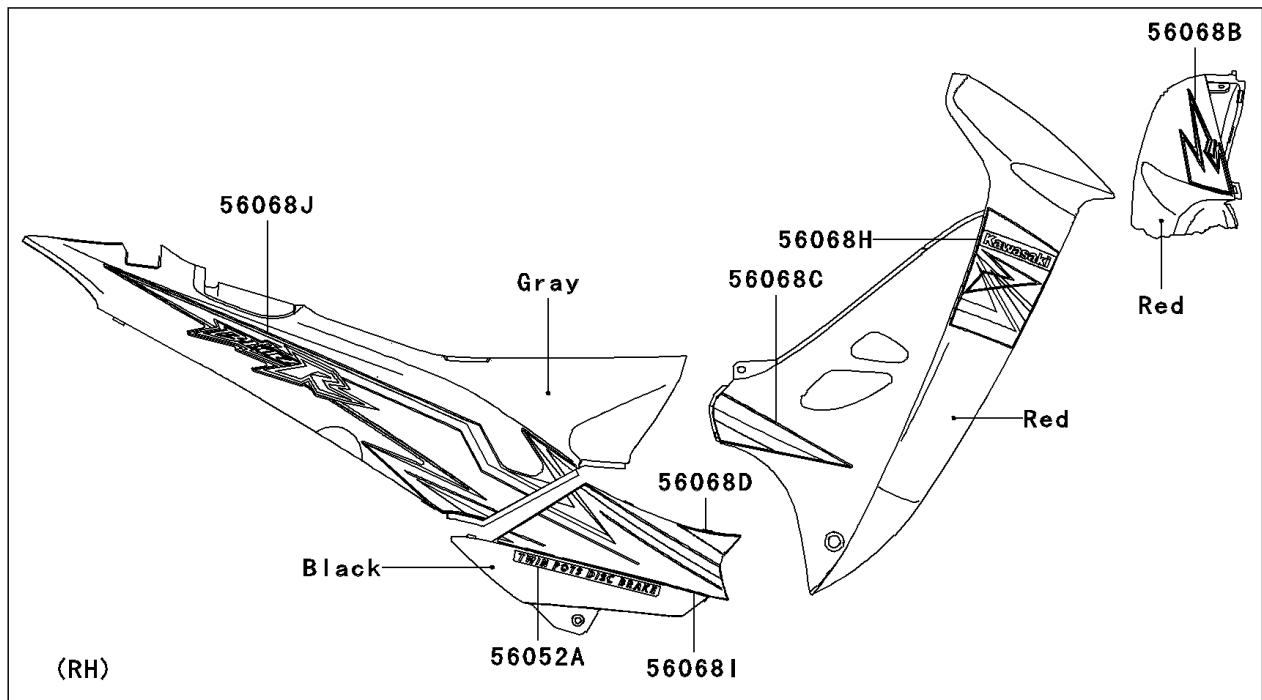

## 2008 KAZE HIT PARTS DIAGRAM

Decals(Red)

F2861

## 2008 KAZE HIT PARTS LIST

Decals(Red)

ITEM NAME	PART NUMBER	QUANTITY
MARK,FRONT COVER,KAWASAKI (Ref # 56052)	56052-0171	1
MARK,TWIN POTS DISC BRAKE (Ref # 56052A)	56052-0329	1
PATTERN,LEG SHIELD,FR,LH (Ref # 56068)	56068-0743	1
PATTERN,LEG SHIELD,RR,LH (Ref # 56068A)	56068-0744	1
PATTERN,LEG SHIELD,FR,RH (Ref # 56068B)	56068-0745	1
PATTERN,LEG SHIELD,RR,RH (Ref # 56068C)	56068-0746	1
PATTERN,BATTERY COVER,UPP,RH (Ref # 56068D)	56068-0747	1
PATTERN,SIDE COVER,FR,LH (Ref # 56068E)	56068-0748	1
PATTERN,SIDE COVER,RR,LH (Ref # 56068F)	56068-0749	1
PATTERN,LEG SHIELD,CNT,LH (Ref # 56068G)	56068-0766	1
PATTERN,LEG SHIELD,CNT,RH (Ref # 56068H)	56068-0767	1
PATTERN,BATTERY COVER,LWR,RH (Ref # 56068I)	56068-0768	1
PATTERN,SIDE COVER,RR,RH (Ref # 56068J)	56068-0769	1