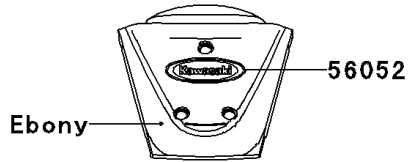

## 2008 KAZE HIT PARTS DIAGRAM

Decals(Red)

F2861

## 2008 KAZE HIT PARTS LIST

Decals(Red)

ITEM NAME	PART NUMBER	QUANTITY
MARK,FRONT COVER,KAWASAKI (Ref # 56052)	56052-0171	1
MARK,TWIN POTS DISC BRAKE (Ref # 56052A)	56052-0329	1
PATTERN,LEG SHIELD,FR,LH (Ref # 56068)	56068-0743	1
PATTERN,LEG SHIELD,RR,LH (Ref # 56068A)	56068-0744	1
PATTERN,LEG SHIELD,FR,RH (Ref # 56068B)	56068-0745	1
PATTERN,LEG SHIELD,RR,RH (Ref # 56068C)	56068-0746	1
PATTERN,BATTERY COVER,UPP,RH (Ref # 56068D)	56068-0747	1
PATTERN,SIDE COVER,FR,LH (Ref # 56068E)	56068-0748	1
PATTERN,SIDE COVER,RR,LH (Ref # 56068F)	56068-0749	1
PATTERN,LEG SHIELD,CNT,LH (Ref # 56068G)	56068-0766	1
PATTERN,LEG SHIELD,CNT,RH (Ref # 56068H)	56068-0767	1
PATTERN,BATTERY COVER,LWR,RH (Ref # 56068I)	56068-0768	1
PATTERN,SIDE COVER,RR,RH (Ref # 56068J)	56068-0769	1