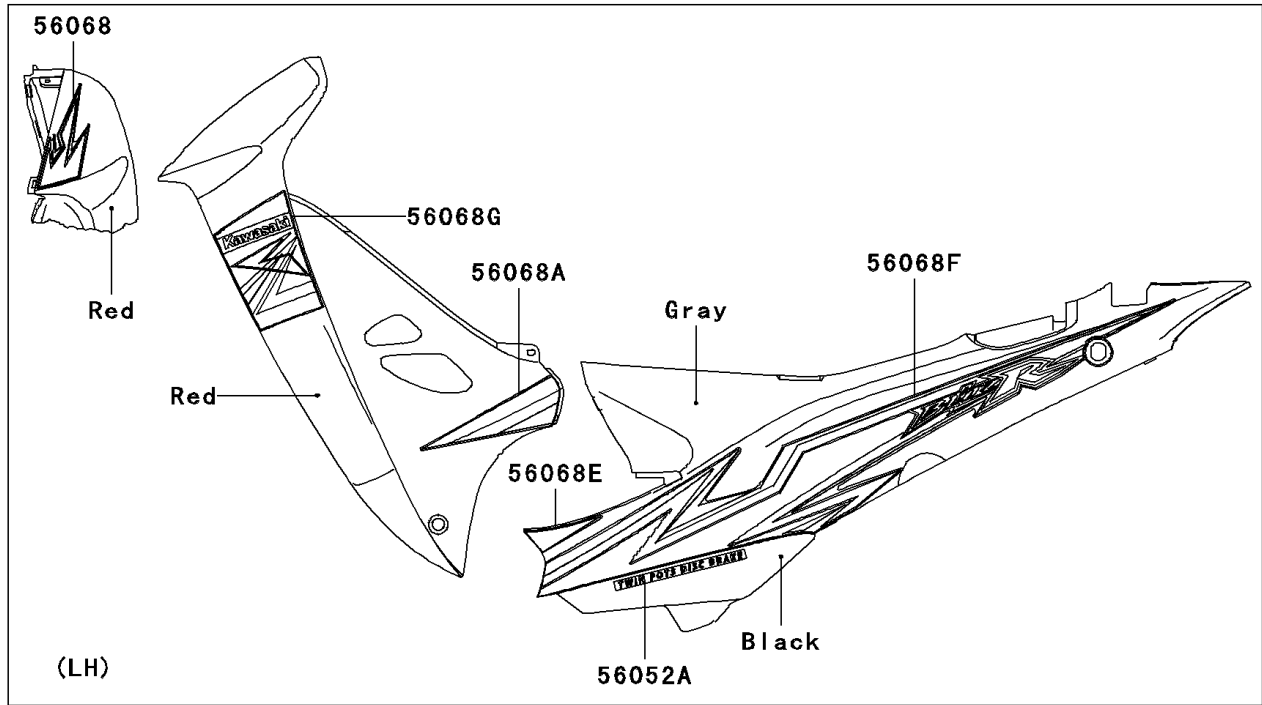

## 2008 KAZE HIT PARTS DIAGRAM

Decals(Red)

F2861

## 2008 KAZE HIT PARTS LIST

Decals(Red)

ITEM NAME	PART NUMBER	QUANTITY
MARK,FRONT COVER,KAWASAKI (Ref # 56052)	56052-0171	1
MARK,TWIN POTS DISC BRAKE (Ref # 56052A)	56052-0329	1
PATTERN,LEG SHIELD,FR,LH (Ref # 56068)	56068-0743	1
PATTERN,LEG SHIELD,RR,LH (Ref # 56068A)	56068-0744	1
PATTERN,LEG SHIELD,FR,RH (Ref # 56068B)	56068-0745	1
PATTERN,LEG SHIELD,RR,RH (Ref # 56068C)	56068-0746	1
PATTERN,BATTERY COVER,UPP,RH (Ref # 56068D)	56068-0747	1
PATTERN,SIDE COVER,FR,LH (Ref # 56068E)	56068-0748	1
PATTERN,SIDE COVER,RR,LH (Ref # 56068F)	56068-0749	1
PATTERN,LEG SHIELD,CNT,LH (Ref # 56068G)	56068-0766	1
PATTERN,LEG SHIELD,CNT,RH (Ref # 56068H)	56068-0767	1
PATTERN,BATTERY COVER,LWR,RH (Ref # 56068I)	56068-0768	1
PATTERN,SIDE COVER,RR,RH (Ref # 56068J)	56068-0769	1