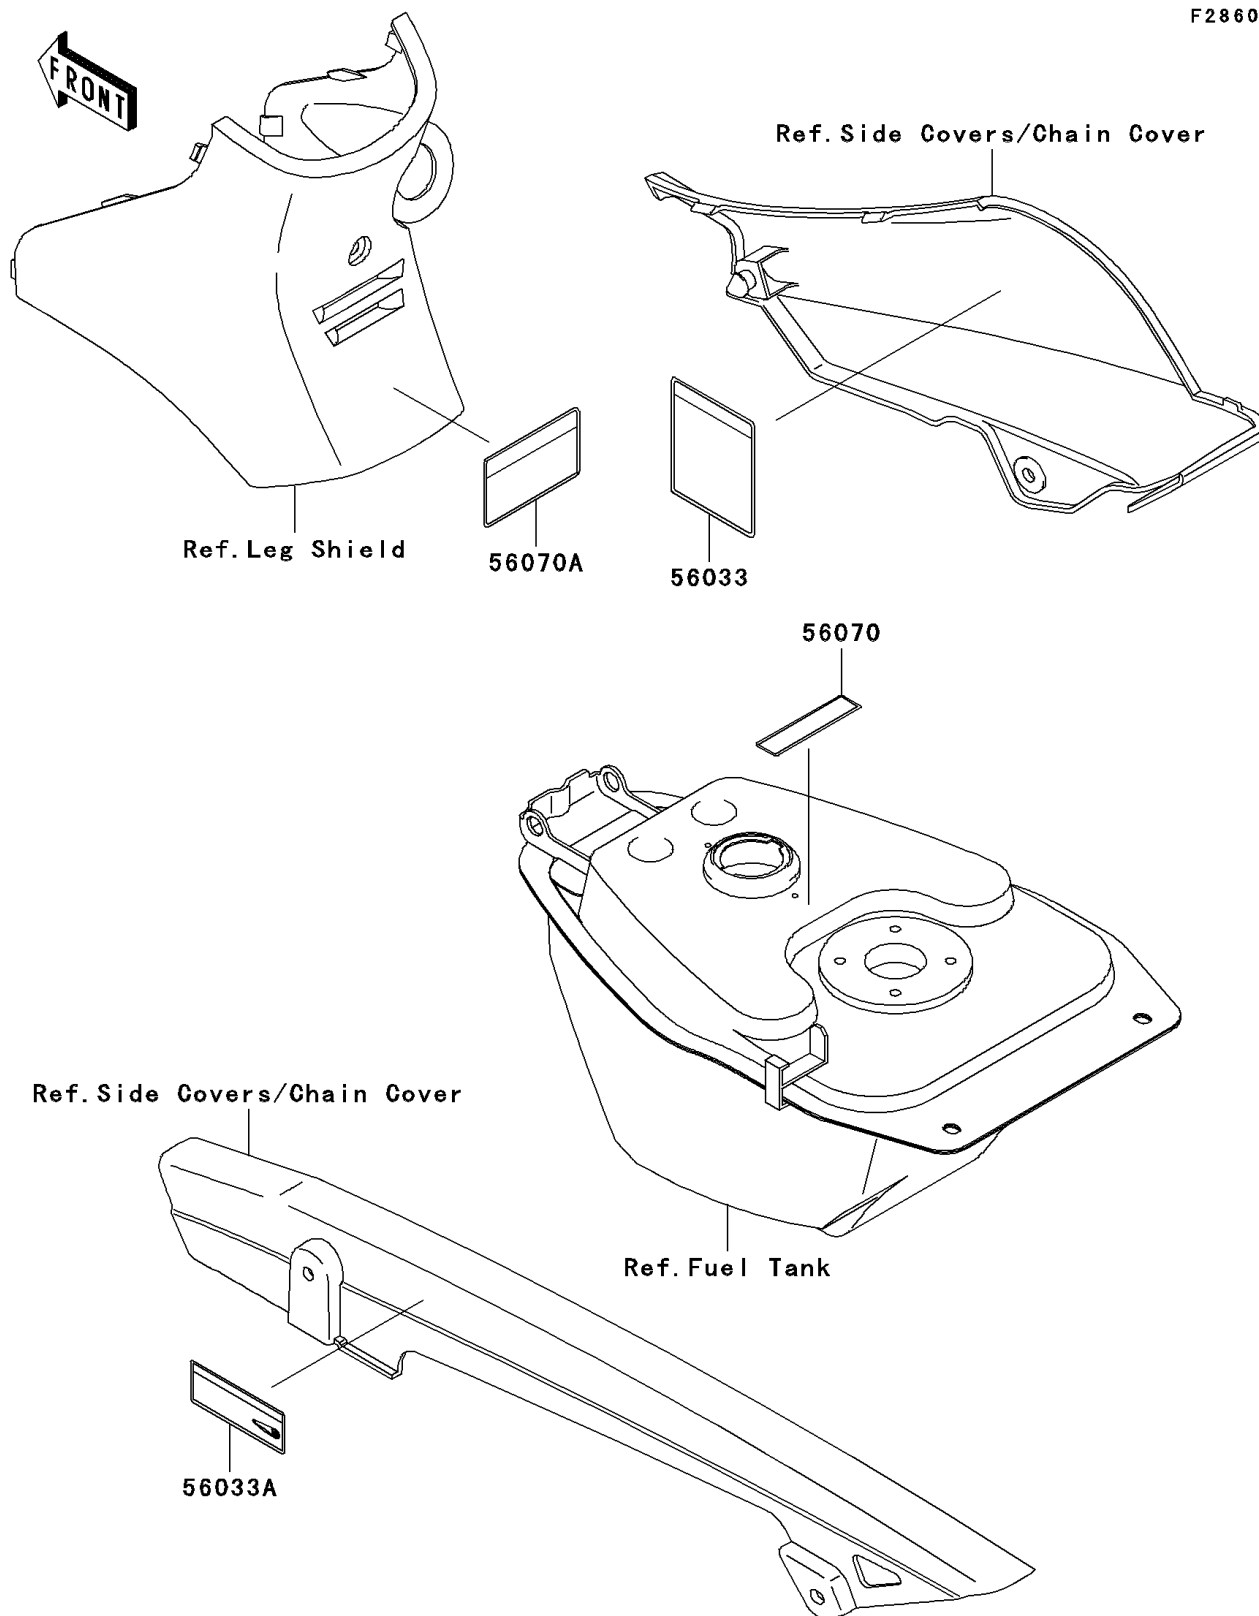

2008 KAZE HIT PARTS DIAGRAM

Labels

F2860

2008 KAZE HIT PARTS LIST

Labels

ITEM NAME	PART NUMBER	QUANTITY
LABEL-MANUAL,BATTERY VENT (Ref # 56033)	56033-1127	1
LABEL-MANUAL,CHAIN (Ref # 56033A)	56033-1134	1
LABEL-WARNING,FUEL CAUTION (Ref # 56070)	56070-1178	1
LABEL-WARNING,OWNER'S MANUAL (Ref # 56070A)	56070-1192	1